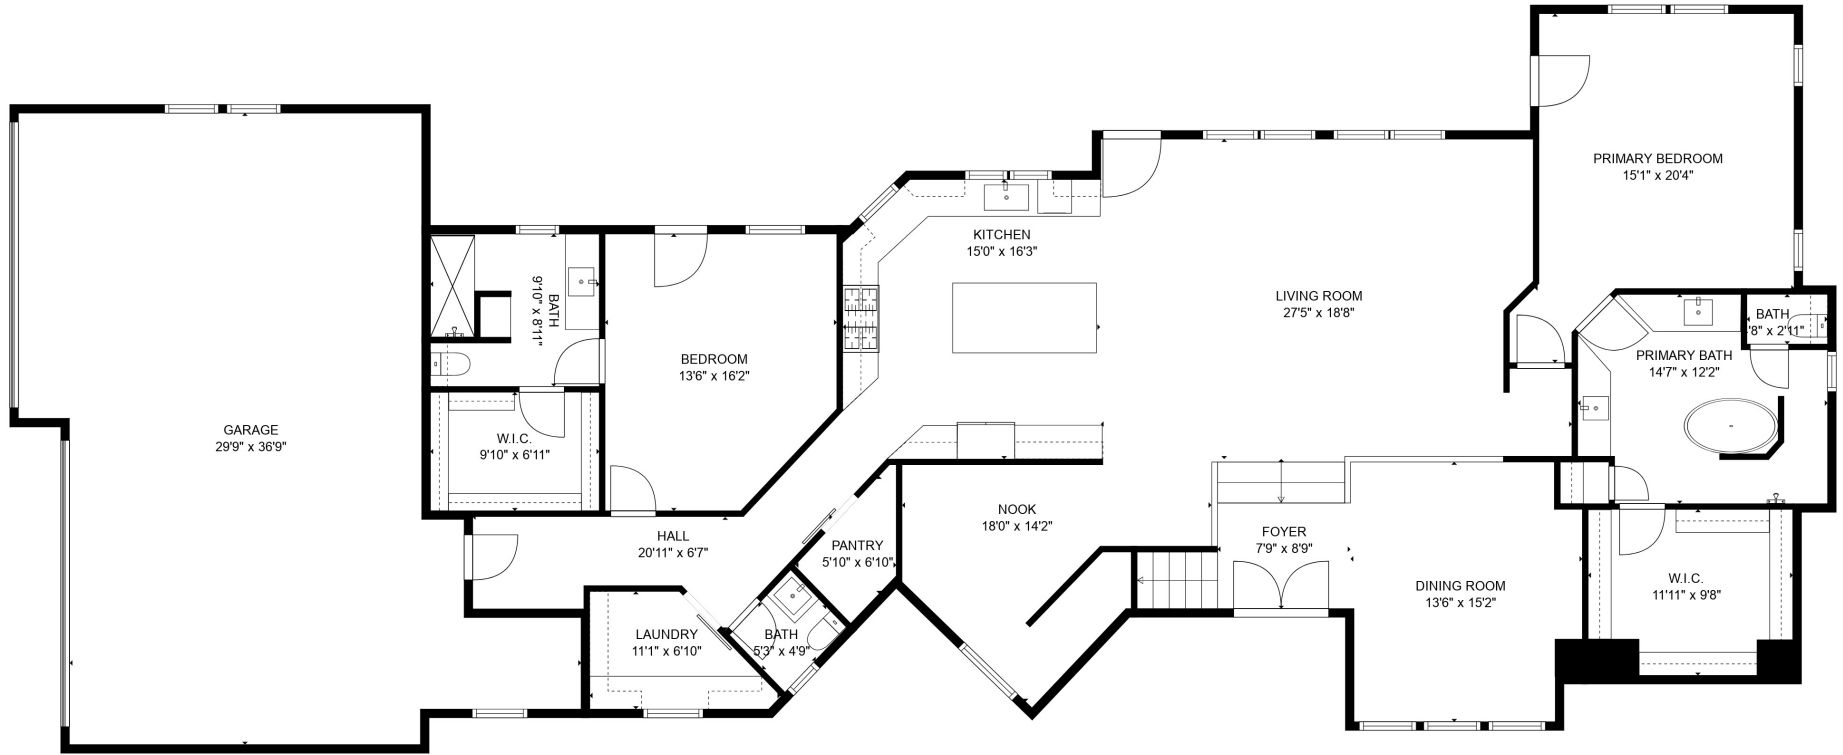

FLOOR 2

FLOOR 1

GROSS INTERNAL AREA  
 FLOOR 1: 2352 sq. ft, FLOOR 2: 1005 sq. ft  
 EXCLUDED AREAS: , GARAGE: 871 sq. ft  
 TOTAL: 3357 sq. ft  
 SIZES AND DIMENSIONS ARE APPROXIMATE, ACTUAL MAY VARY.

GROSS INTERNAL AREA  
 FLOOR 1: 2352 sq. ft, FLOOR 2: 1005 sq. ft  
 EXCLUDED AREAS: , GARAGE: 871 sq. ft  
 TOTAL: 3357 sq. ft  
 SIZES AND DIMENSIONS ARE APPROXIMATE, ACTUAL MAY VARY.

GROSS INTERNAL AREA  
 FLOOR 1: 2352 sq. ft, FLOOR 2: 1005 sq. ft  
 EXCLUDED AREAS: , GARAGE: 871 sq. ft  
 TOTAL: 3357 sq. ft  
 SIZES AND DIMENSIONS ARE APPROXIMATE, ACTUAL MAY VARY.