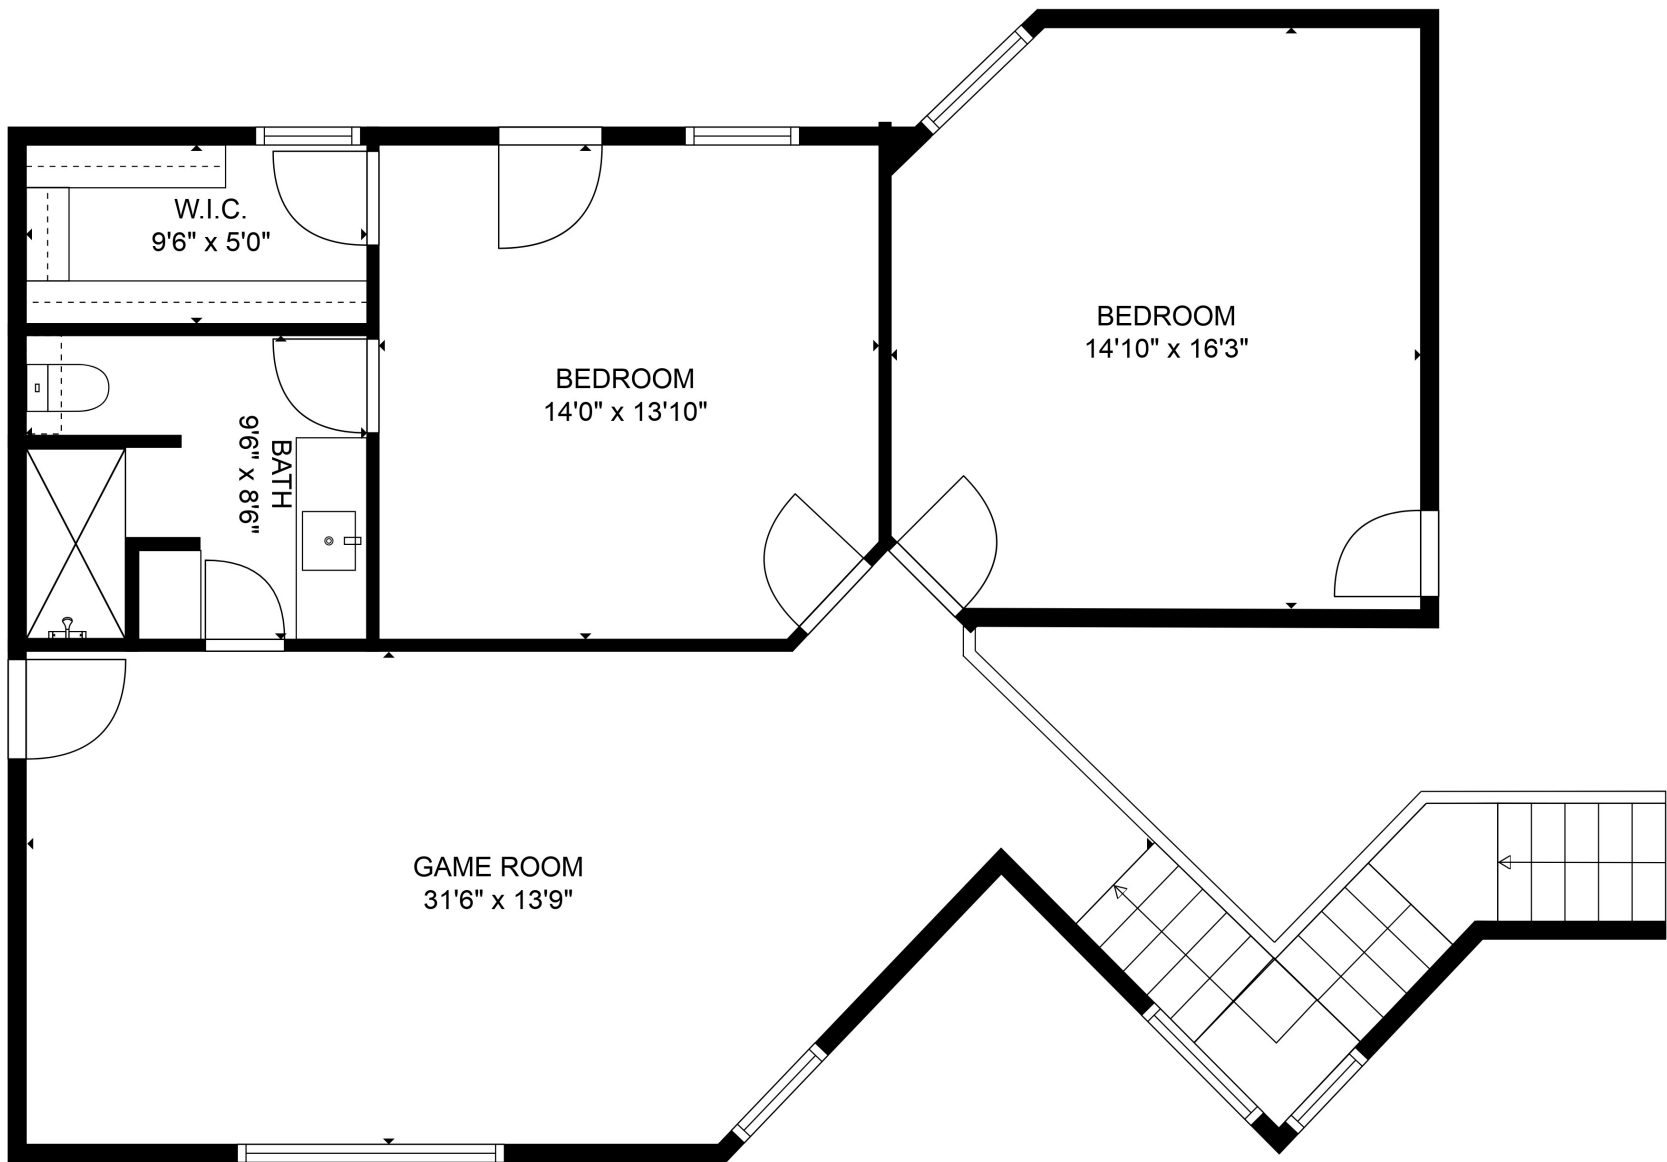

FLOOR 2

FLOOR 1

GROSS INTERNAL AREA  
 FLOOR 1: 2352 sq. ft, FLOOR 2: 1005 sq. ft  
 EXCLUDED AREAS: , GARAGE: 871 sq. ft  
 TOTAL: 3357 sq. ft  
 SIZES AND DIMENSIONS ARE APPROXIMATE, ACTUAL MAY VARY.

GROSS INTERNAL AREA  
 FLOOR 1: 2352 sq. ft, FLOOR 2: 1005 sq. ft  
 EXCLUDED AREAS: , GARAGE: 871 sq. ft  
 TOTAL: 3357 sq. ft  
 SIZES AND DIMENSIONS ARE APPROXIMATE, ACTUAL MAY VARY.

GROSS INTERNAL AREA  
 FLOOR 1: 2352 sq. ft, FLOOR 2: 1005 sq. ft  
 EXCLUDED AREAS: , GARAGE: 871 sq. ft  
 TOTAL: 3357 sq. ft  
 SIZES AND DIMENSIONS ARE APPROXIMATE, ACTUAL MAY VARY.