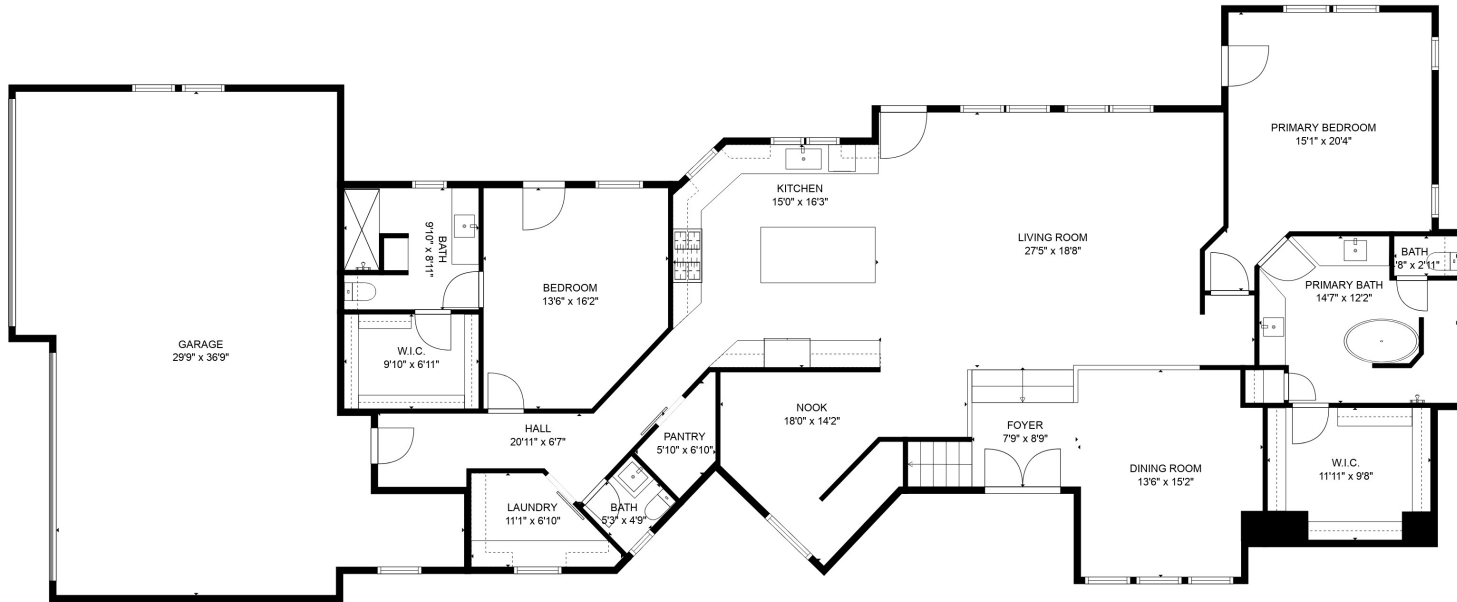

FLOOR 2

FLOOR 1

GROSS INTERNAL AREA  
 FLOOR 1: 2352 sq. ft, FLOOR 2: 1005 sq. ft  
 EXCLUDED AREAS: , GARAGE: 871 sq. ft  
 TOTAL: 3357 sq. ft  
 SIZES AND DIMENSIONS ARE APPROXIMATE, ACTUAL MAY VARY.

GROSS INTERNAL AREA  
 FLOOR 1: 2352 sq. ft, FLOOR 2: 1005 sq. ft  
 EXCLUDED AREAS: , GARAGE: 871 sq. ft  
 TOTAL: 3357 sq. ft  
 SIZES AND DIMENSIONS ARE APPROXIMATE, ACTUAL MAY VARY.

GROSS INTERNAL AREA  
 FLOOR 1: 2352 sq. ft, FLOOR 2: 1005 sq. ft  
 EXCLUDED AREAS: , GARAGE: 871 sq. ft  
 TOTAL: 3357 sq. ft  
 SIZES AND DIMENSIONS ARE APPROXIMATE, ACTUAL MAY VARY.