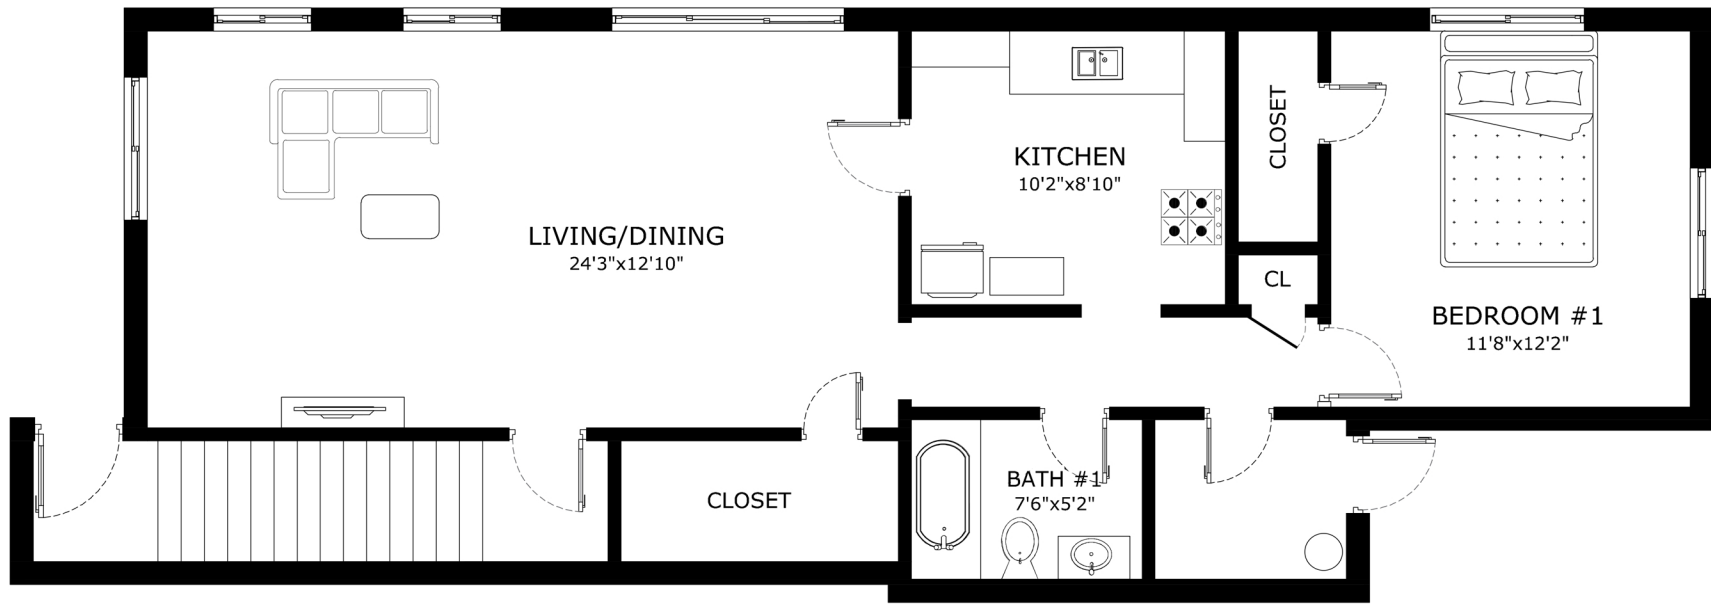

ADDRESS: 4052 W 21st, 1/2, Los Angeles, CA.

MAIN LEVEL

'This floor plan is for illustration purposes only and is not intended to provide precise layout or measurements of the home. Potential buyers should investigate these issues to their own satisfaction.'