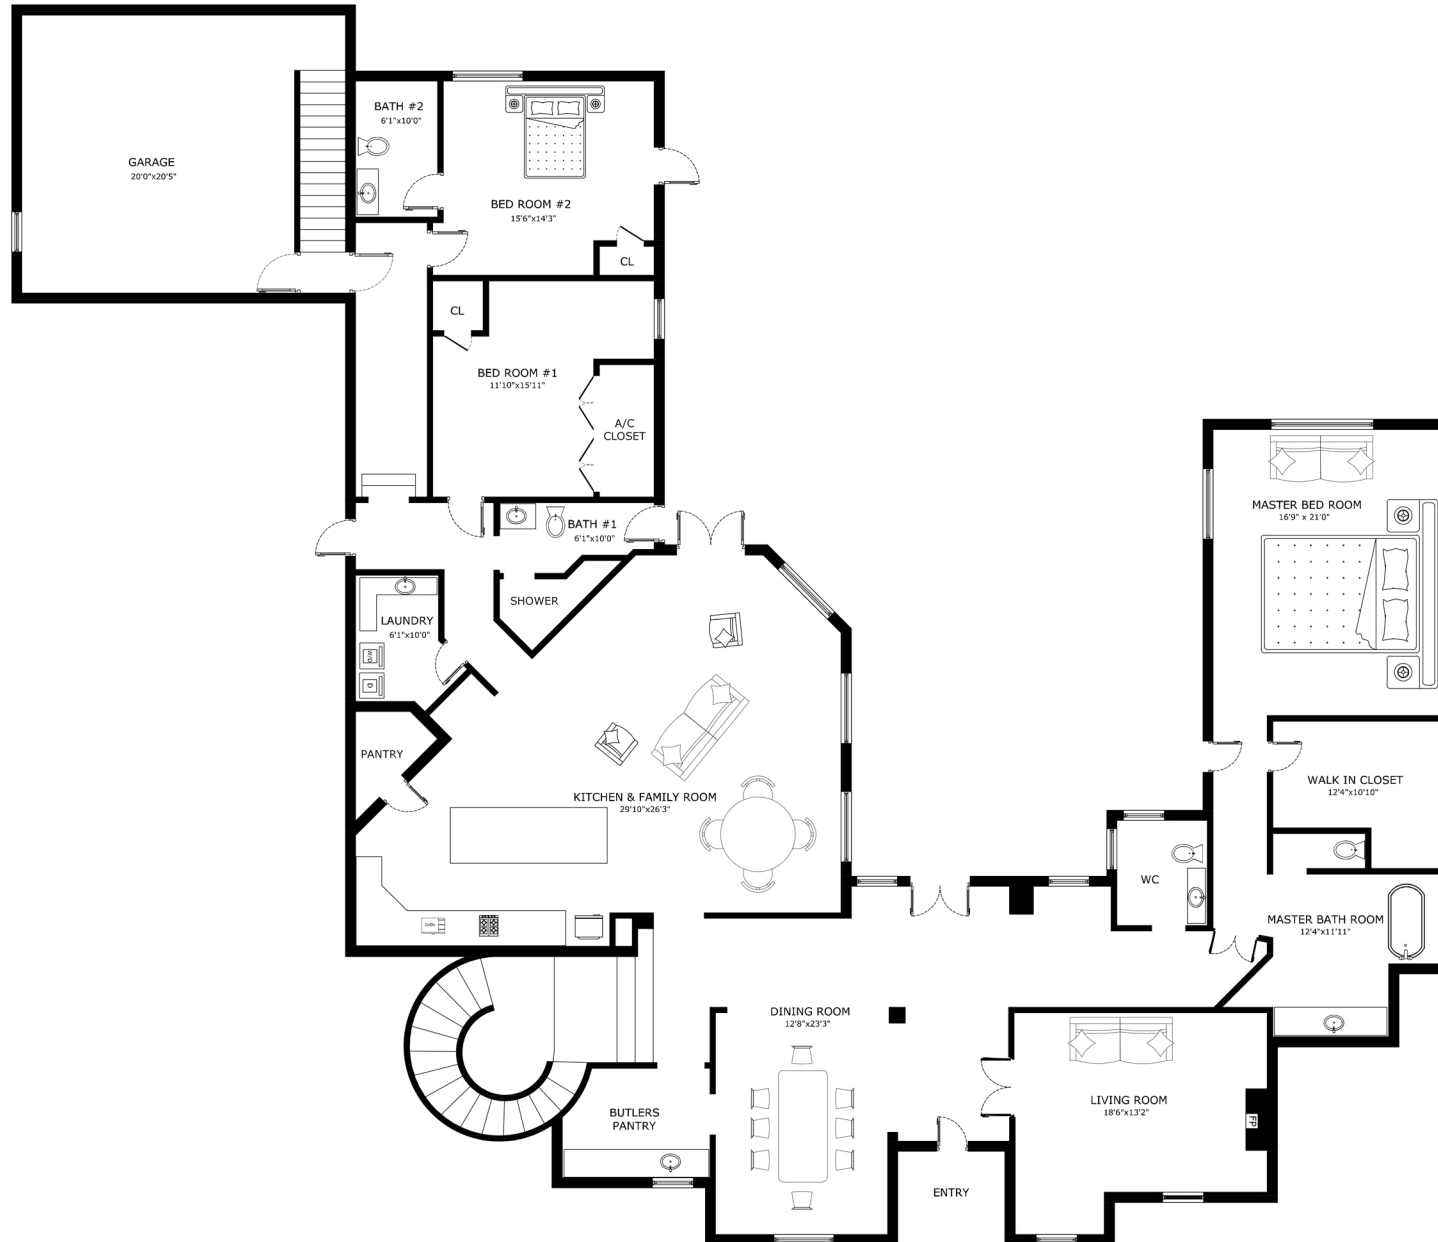

ADDRESS: 895 Spring Park Loop, Kissimmee, FL 34747.

FIRST FLOOR

'This floor plan is for illustration purposes only and is not intended to provide precise layout or measurements of the home. Potential buyers should investigate these issues to their own satisfaction.'