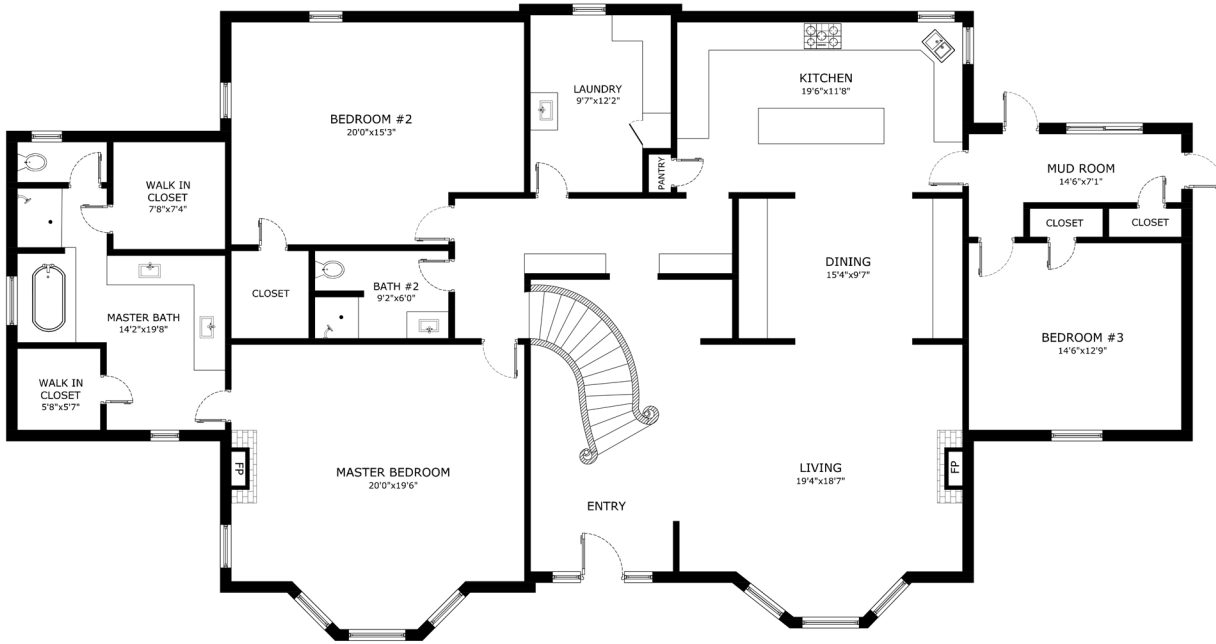

ADDRESS: 3368 County Road 2526, Royse City, Texas, 75189.

FIRST FLOOR

SECOND FLOOR

'This floor plan is for illustration purposes only and is not intended to provide precise layout or measurements of the home. Potential buyers should investigate these issues to their own satisfaction.'