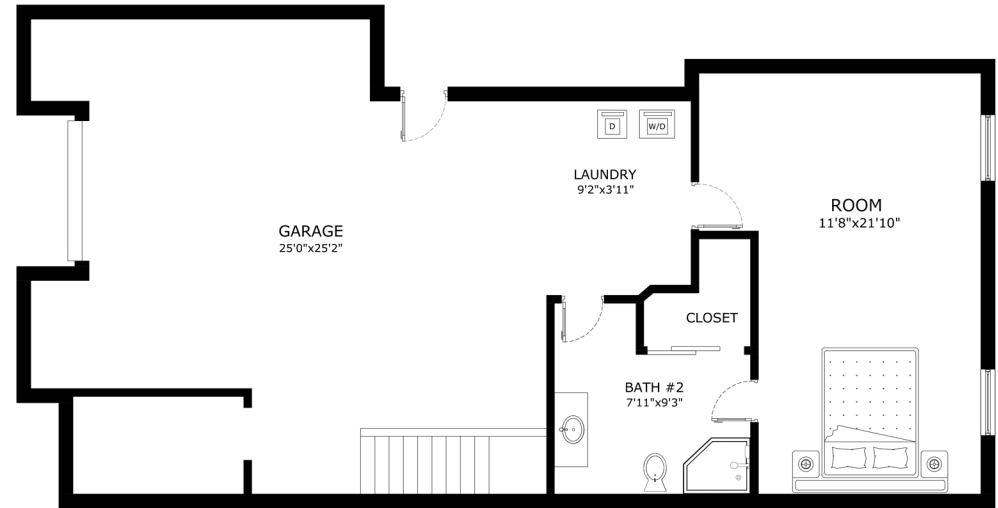

ADDRESS: 230 Hale St., San Francisco, CA 94134 USA.

MAIN LEVEL

LOWER LEVEL

'This floor plan is for illustration purposes only and is not intended to provide precise layout or measurements of the home. Potential buyers should investigate these issues to their own satisfaction.'