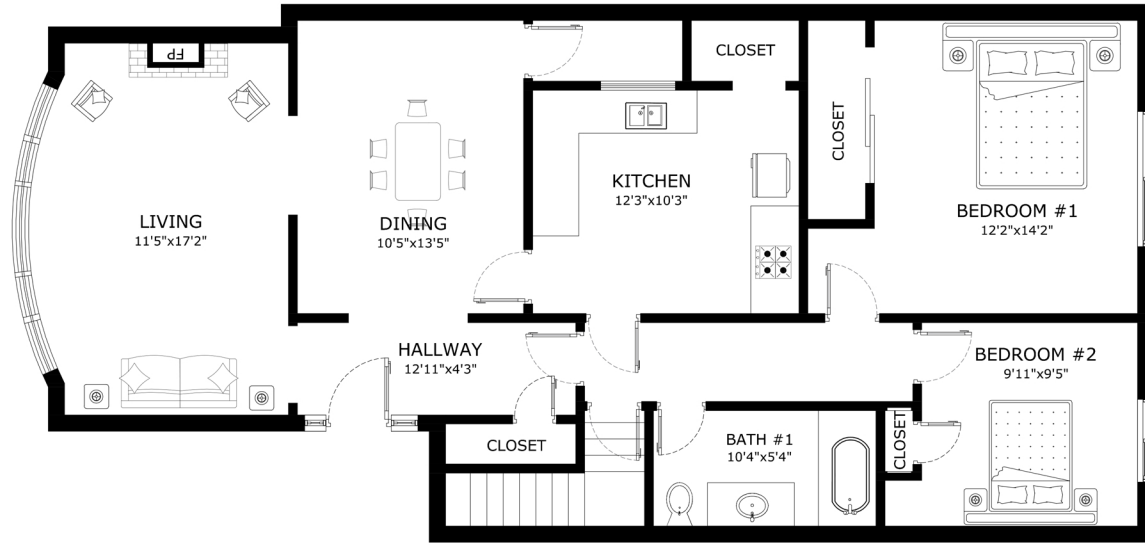

ADDRESS: 230 Hale St., San Francisco, CA 94134 USA.

MAIN LEVEL

LOWER LEVEL

'This floor plan is for illustration purposes only and is not intended to provide precise layout or measurements of the home. Potential buyers should investigate these issues to their own satisfaction.'