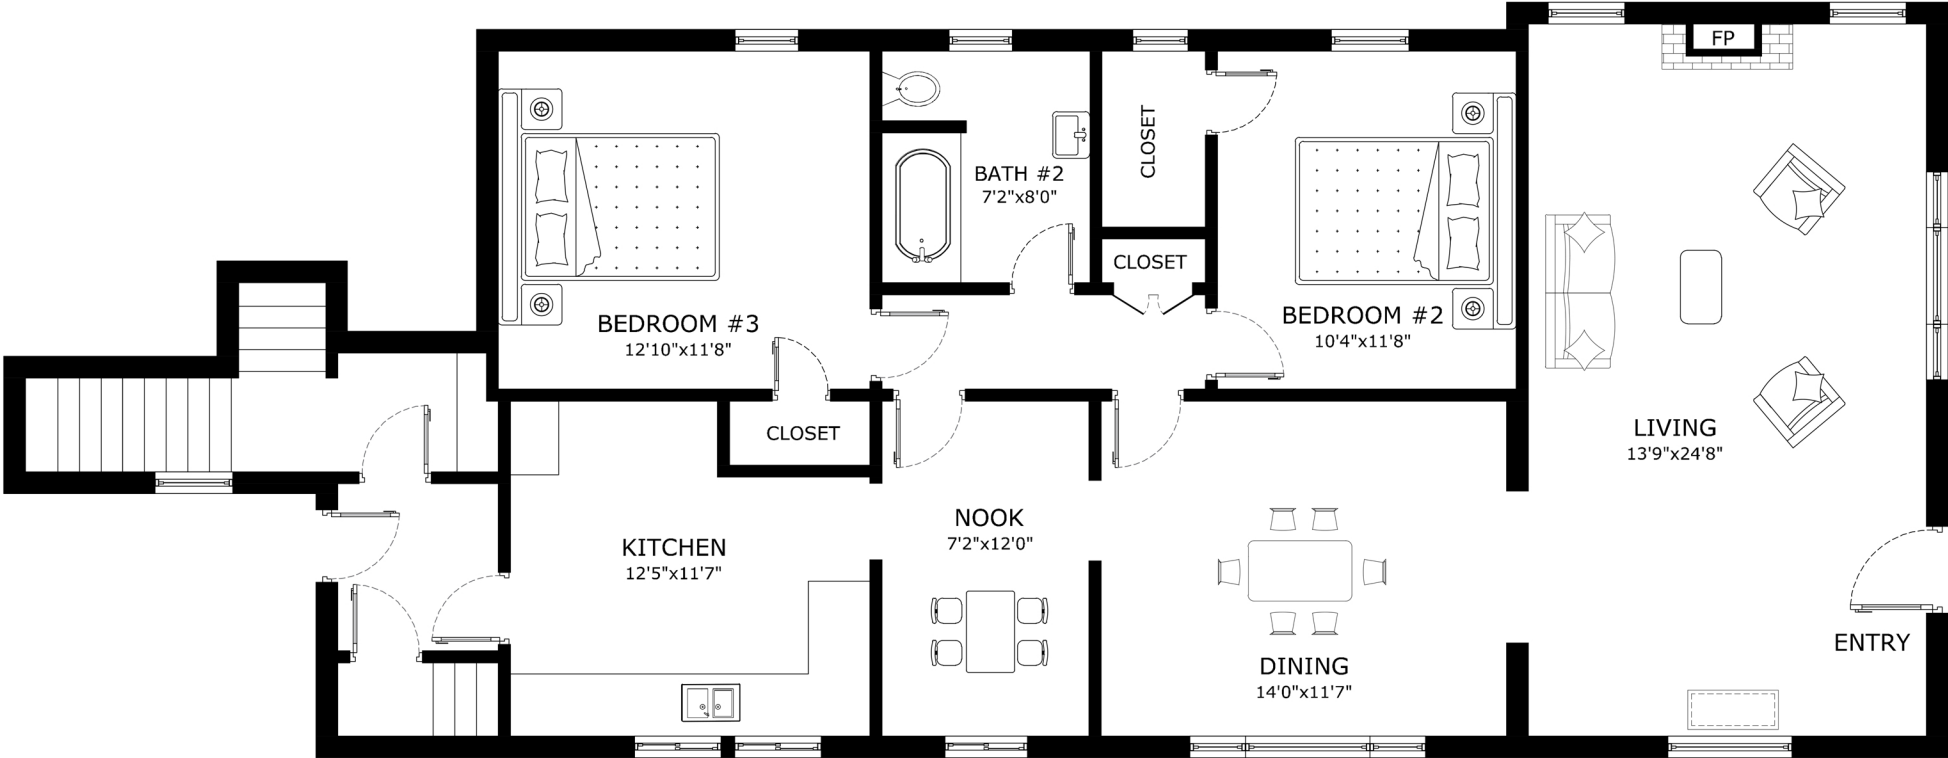

ADDRESS: 5485 El Camile Ave. Oakland, CA 94619.

MAIN LEVEL

'This floor plan is for illustration purposes only and is not intended to provide precise layout or measurements of the home. Potential buyers should investigate these issues to their own satisfaction.'