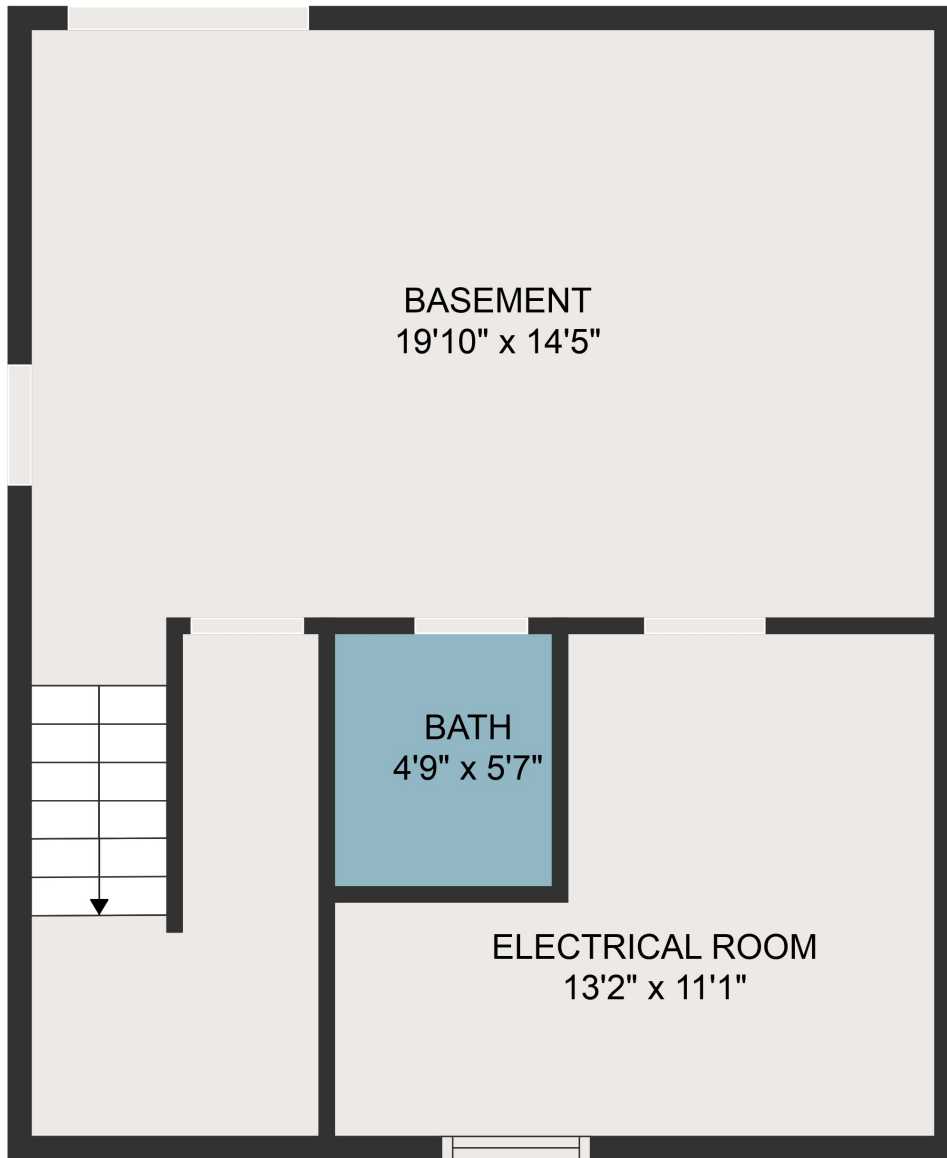

FLOOR 1

FLOOR 2

GROSS INTERNAL AREA  
 FLOOR 1: 483 sq. ft, FLOOR 2: 1040 sq. ft  
 TOTAL: 1523 sq. ft

MEASUREMENTS ARE DEEMED HIGHLY RELIABLE BUT NOT GUARANTEED.

GROSS INTERNAL AREA  
FLOOR 1: 483 sq. ft, FLOOR 2: 1040 sq. ft  
TOTAL: 1523 sq. ft  
MEASUREMENTS ARE DEEMED HIGHLY RELIABLE BUT NOT GUARANTEED.

GROSS INTERNAL AREA  
FLOOR 1: 483 sq. ft, FLOOR 2: 1040 sq. ft  
TOTAL: 1523 sq. ft  
MEASUREMENTS ARE DEEMED HIGHLY RELIABLE BUT NOT GUARANTEED.