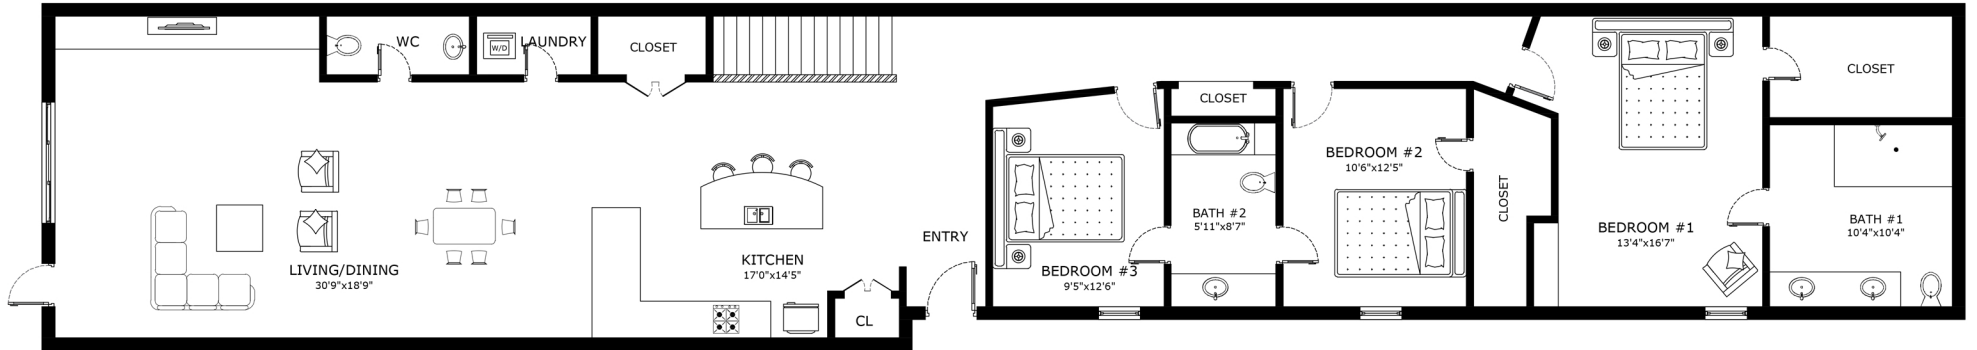

ADDRESS: 103 SE 4th Ave, Delray Beach, FL, 33483.

MAIN LEVEL

'This floor plan is for illustration purposes only and is not intended to provide precise layout or measurements of the home. Potential buyers should investigate these issues to their own satisfaction.'