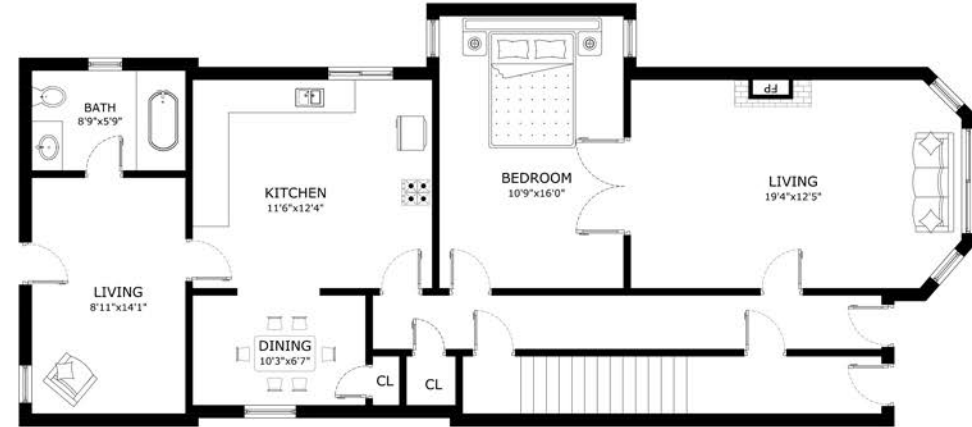

ADDRESS: 3538-3540 24th St., San Francisco, CA 94110 United States.

BASEMENT & GARAGE

LOWER FLAT

UPPER FLAT

This floor plan is for illustration purposes only and is not intended to provide precise layout or measurements of the home. Potential buyers should investigate these issues to their own satisfaction.