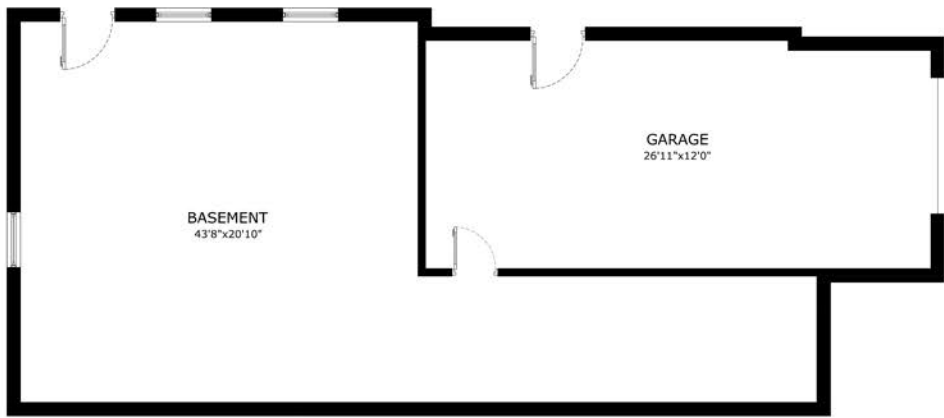

ADDRESS: 3538-3540 24th St., San Francisco, CA 94110 United States.

BASEMENT & GARAGE

LOWER FLAT

UPPER FLAT

This floor plan is for illustration purposes only and is not intended to provide precise layout or measurements of the home. Potential buyers should investigate these issues to their own satisfaction.