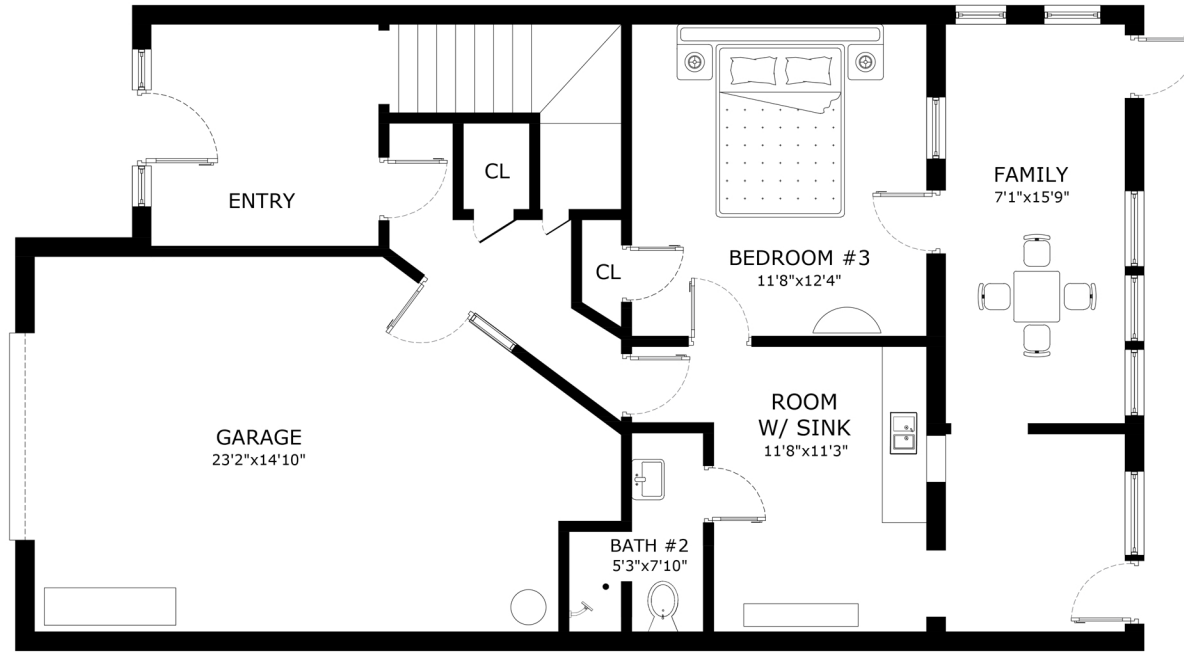

ADDRESS: 221 Mullen Ave San Francisco, CA 94110

AREA:

First Floor= 777 Sq.Ft
Second Floor= 1108 Sq.Ft
Combined= 1885 Sq.Ft

FIRST FLOOR

SECOND FLOOR

'This floor plan is for illustration purposes only and is not intended to provide precise layout or measurements of the home. Potential buyers should investigate these issues to their own satisfaction.'