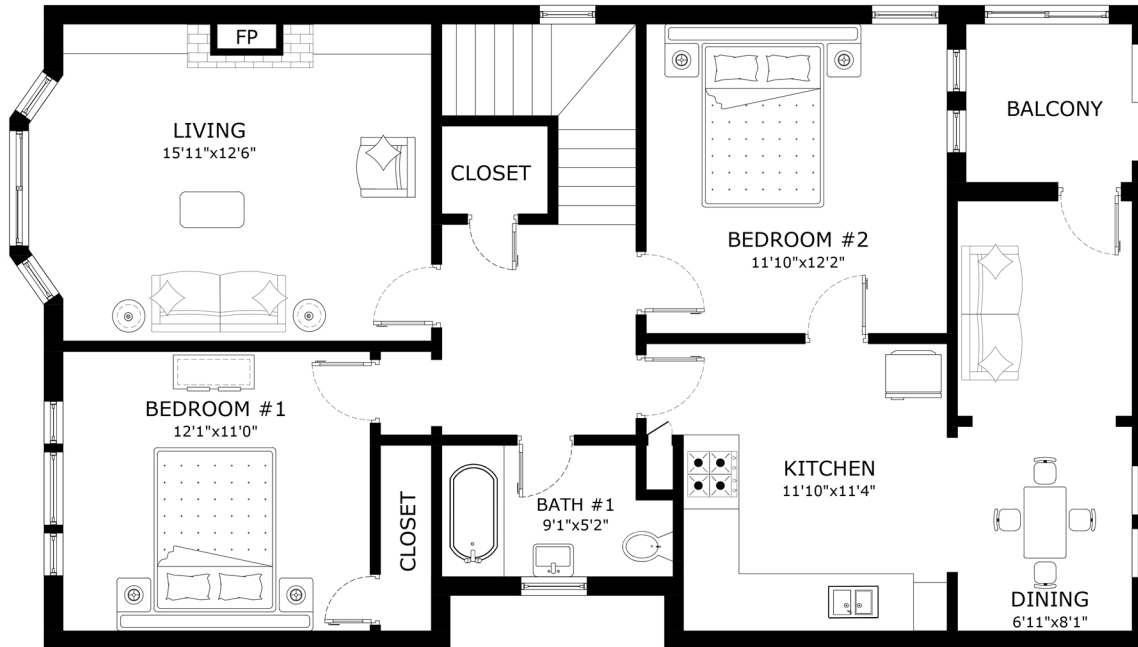

ADDRESS: 221 Mullen Ave San Francisco, CA 94110

AREA:

First Floor= 777 Sq.Ft
Second Floor= 1108 Sq.Ft
Combined= 1885 Sq.Ft

FIRST FLOOR

SECOND FLOOR

'This floor plan is for illustration purposes only and is not intended to provide precise layout or measurements of the home. Potential buyers should investigate these issues to their own satisfaction.'