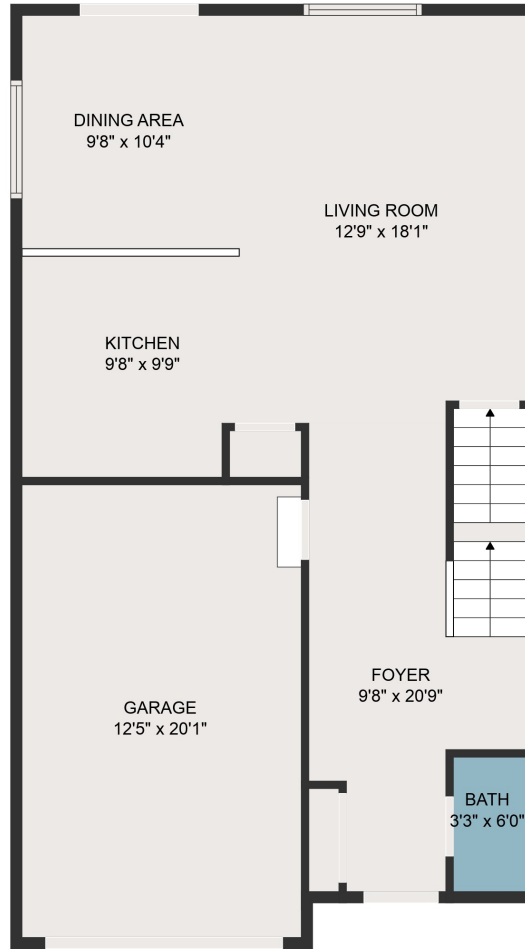

FLOOR 1

FLOOR 2

FLOOR 3

GROSS INTERNAL AREA
 FLOOR 1: 611 sq. ft, FLOOR 2: 637 sq. ft
 FLOOR 3: 928 sq. ft, EXCLUDED AREAS:
 GARAGE: 249 sq. ft
 TOTAL: 2176 sq. ft

MEASUREMENTS ARE DEEMED HIGHLY RELIABLE BUT NOT GUARANTEED.

GROSS INTERNAL AREA
FLOOR 1: 611 sq. ft, FLOOR 2: 637 sq. ft
FLOOR 3: 928 sq. ft, EXCLUDED AREAS:
GARAGE: 249 sq. ft
TOTAL: 2176 sq. ft

MEASUREMENTS ARE DEEMED HIGHLY RELIABLE BUT NOT GUARANTEED.

GROSS INTERNAL AREA
FLOOR 1: 611 sq. ft, FLOOR 2: 637 sq. ft
FLOOR 3: 928 sq. ft, EXCLUDED AREAS:
GARAGE: 249 sq. ft
TOTAL: 2176 sq. ft

MEASUREMENTS ARE DEEMED HIGHLY RELIABLE BUT NOT GUARANTEED.

GROSS INTERNAL AREA

FLOOR 1: 611 sq. ft, FLOOR 2: 637 sq. ft

FLOOR 3: 928 sq. ft, EXCLUDED AREAS:

GARAGE: 249 sq. ft

TOTAL: 2176 sq. ft

MEASUREMENTS ARE DEEMED HIGHLY RELIABLE BUT NOT GUARANTEED.