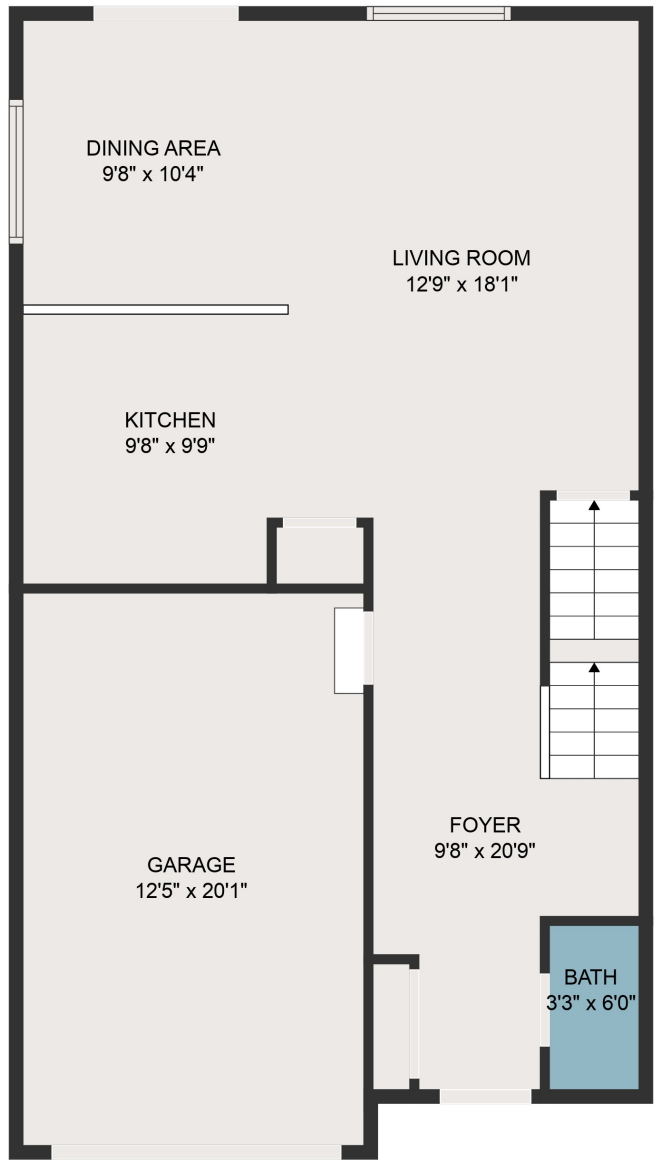

FLOOR 1

FLOOR 2

FLOOR 3

GROSS INTERNAL AREA
 FLOOR 1: 611 sq. ft, FLOOR 2: 637 sq. ft
 FLOOR 3: 928 sq. ft, EXCLUDED AREAS:
 GARAGE: 249 sq. ft
 TOTAL: 2176 sq. ft

MEASUREMENTS ARE DEEMED HIGHLY RELIABLE BUT NOT GUARANTEED.

GROSS INTERNAL AREA
FLOOR 1: 611 sq. ft, FLOOR 2: 637 sq. ft
FLOOR 3: 928 sq. ft, EXCLUDED AREAS:
GARAGE: 249 sq. ft
TOTAL: 2176 sq. ft

MEASUREMENTS ARE DEEMED HIGHLY RELIABLE BUT NOT GUARANTEED.

GROSS INTERNAL AREA
FLOOR 1: 611 sq. ft, FLOOR 2: 637 sq. ft
FLOOR 3: 928 sq. ft, EXCLUDED AREAS:
GARAGE: 249 sq. ft
TOTAL: 2176 sq. ft

MEASUREMENTS ARE DEEMED HIGHLY RELIABLE BUT NOT GUARANTEED.

GROSS INTERNAL AREA

FLOOR 1: 611 sq. ft, FLOOR 2: 637 sq. ft

FLOOR 3: 928 sq. ft, EXCLUDED AREAS:

GARAGE: 249 sq. ft

TOTAL: 2176 sq. ft

MEASUREMENTS ARE DEEMED HIGHLY RELIABLE BUT NOT GUARANTEED.