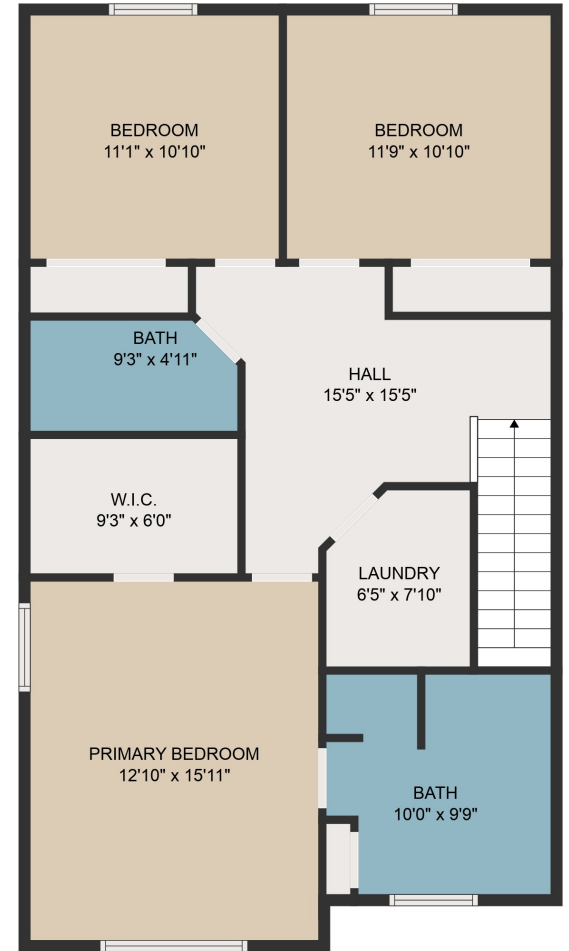

FLOOR 1

FLOOR 2

FLOOR 3

GROSS INTERNAL AREA
 FLOOR 1: 611 sq. ft, FLOOR 2: 637 sq. ft
 FLOOR 3: 928 sq. ft, EXCLUDED AREAS:
 GARAGE: 249 sq. ft
 TOTAL: 2176 sq. ft

MEASUREMENTS ARE DEEMED HIGHLY RELIABLE BUT NOT GUARANTEED.

GROSS INTERNAL AREA
FLOOR 1: 611 sq. ft, FLOOR 2: 637 sq. ft
FLOOR 3: 928 sq. ft, EXCLUDED AREAS:
GARAGE: 249 sq. ft
TOTAL: 2176 sq. ft

MEASUREMENTS ARE DEEMED HIGHLY RELIABLE BUT NOT GUARANTEED.

GROSS INTERNAL AREA
FLOOR 1: 611 sq. ft, FLOOR 2: 637 sq. ft
FLOOR 3: 928 sq. ft, EXCLUDED AREAS:
GARAGE: 249 sq. ft
TOTAL: 2176 sq. ft

MEASUREMENTS ARE DEEMED HIGHLY RELIABLE BUT NOT GUARANTEED.

GROSS INTERNAL AREA

FLOOR 1: 611 sq. ft, FLOOR 2: 637 sq. ft

FLOOR 3: 928 sq. ft, EXCLUDED AREAS:

GARAGE: 249 sq. ft

TOTAL: 2176 sq. ft

MEASUREMENTS ARE DEEMED HIGHLY RELIABLE BUT NOT GUARANTEED.