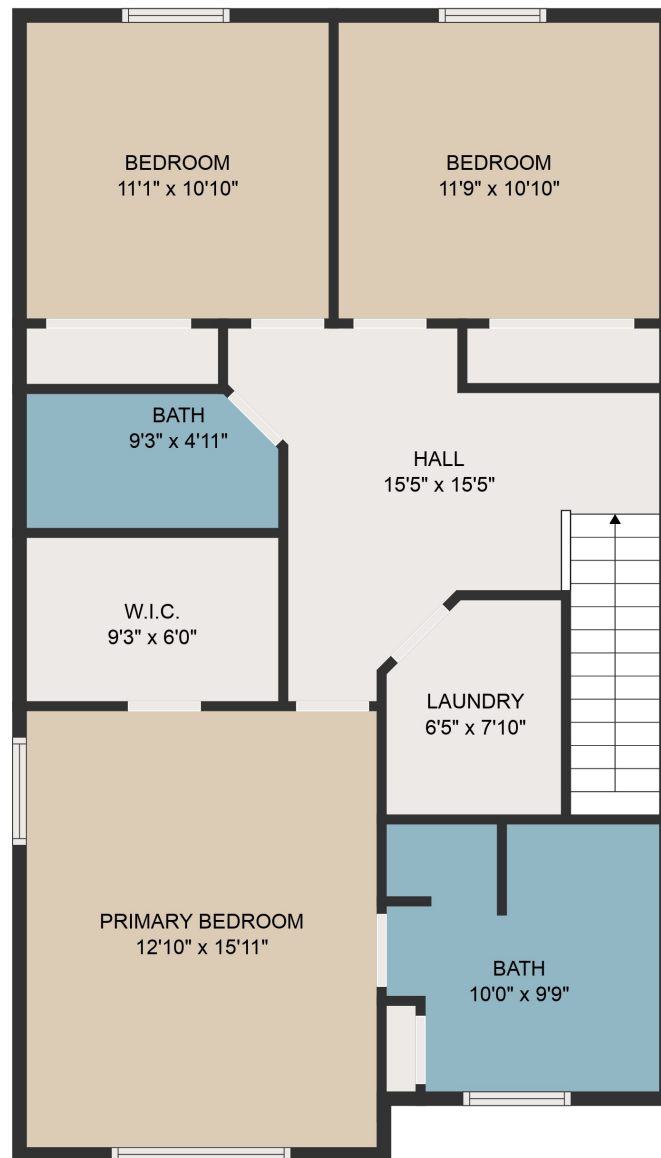

FLOOR 1

FLOOR 2

FLOOR 3

GROSS INTERNAL AREA
 FLOOR 1: 611 sq. ft, FLOOR 2: 637 sq. ft
 FLOOR 3: 928 sq. ft, EXCLUDED AREAS:
 GARAGE: 249 sq. ft
 TOTAL: 2176 sq. ft

MEASUREMENTS ARE DEEMED HIGHLY RELIABLE BUT NOT GUARANTEED.

GROSS INTERNAL AREA
FLOOR 1: 611 sq. ft, FLOOR 2: 637 sq. ft
FLOOR 3: 928 sq. ft, EXCLUDED AREAS:
GARAGE: 249 sq. ft
TOTAL: 2176 sq. ft

MEASUREMENTS ARE DEEMED HIGHLY RELIABLE BUT NOT GUARANTEED.

GROSS INTERNAL AREA
FLOOR 1: 611 sq. ft, FLOOR 2: 637 sq. ft
FLOOR 3: 928 sq. ft, EXCLUDED AREAS:
GARAGE: 249 sq. ft
TOTAL: 2176 sq. ft

MEASUREMENTS ARE DEEMED HIGHLY RELIABLE BUT NOT GUARANTEED.

GROSS INTERNAL AREA

FLOOR 1: 611 sq. ft, FLOOR 2: 637 sq. ft

FLOOR 3: 928 sq. ft, EXCLUDED AREAS:

GARAGE: 249 sq. ft

TOTAL: 2176 sq. ft

MEASUREMENTS ARE DEEMED HIGHLY RELIABLE BUT NOT GUARANTEED.