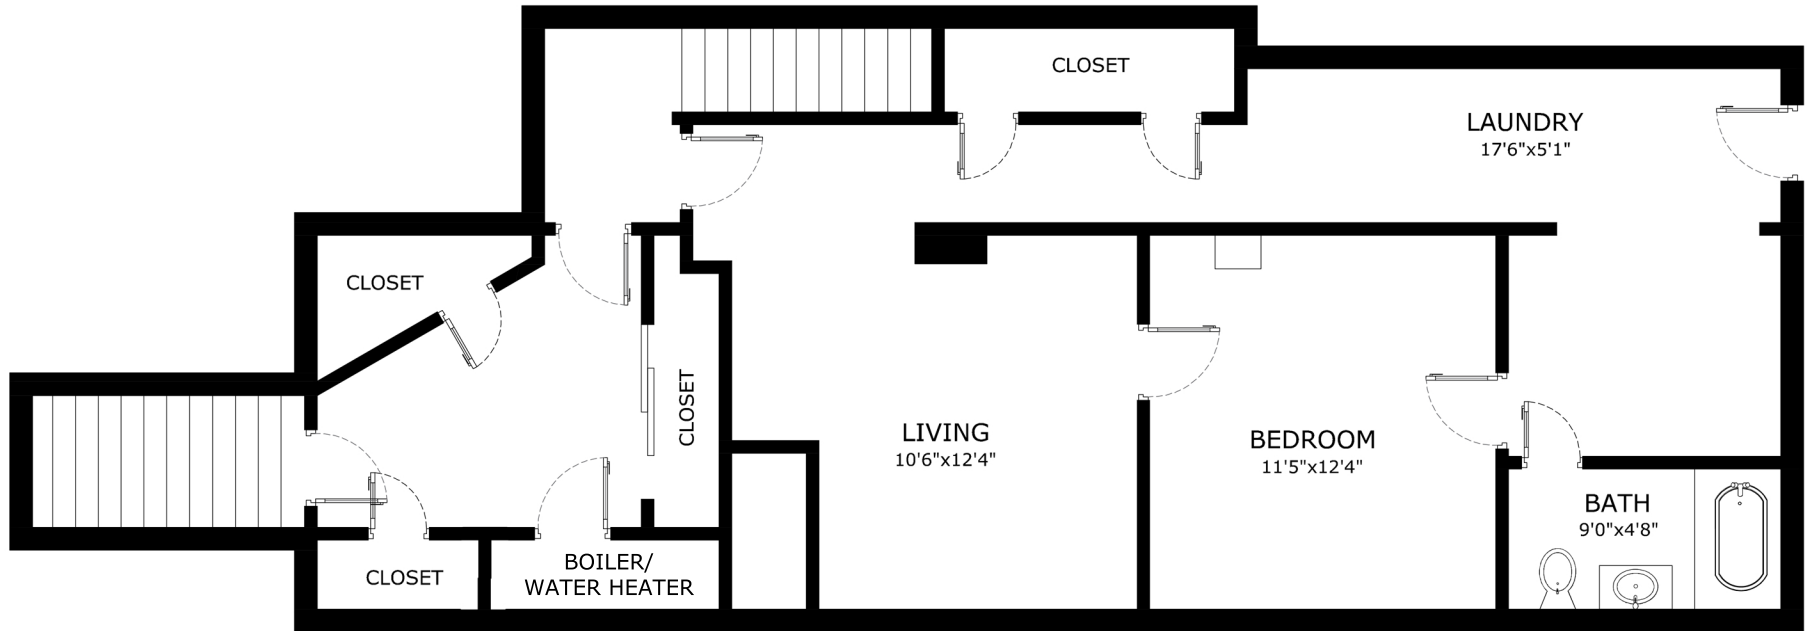

ADDRESS: 340 58th St, New York, NY 11220

BASEMENT

'This floor plan is for illustration purposes only and is not intended to provide precise layout or measurements of the home. Potential buyers should investigate these issues to their own satisfaction.'