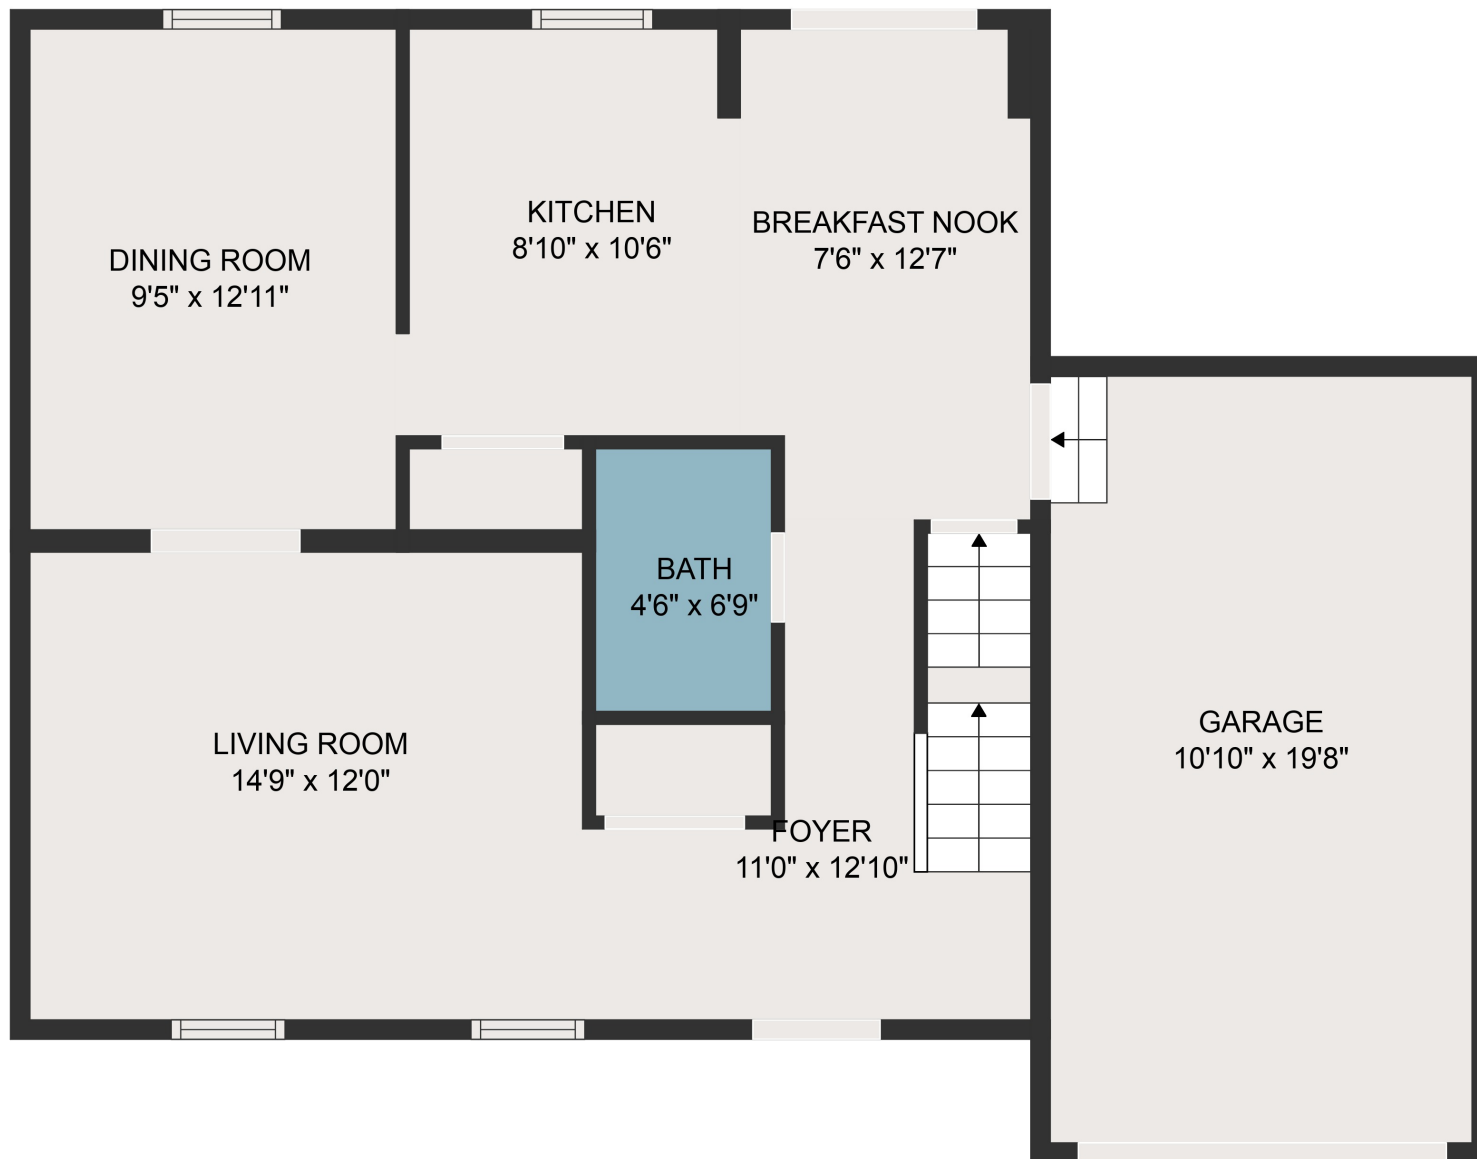

FLOOR 2

FLOOR 3

FLOOR 1

TOTAL: 1755 sq. ft
 Below Ground: 443 sq. ft, FLOOR 2: 656 sq. ft, FLOOR 3: 656 sq. ft
 EXCLUDED AREAS: UTILITY: 136 sq. ft, GARAGE: 214 sq. ft

MEASUREMENTS ARE DEEMED HIGHLY RELIABLE BUT NOT GUARANTEED.

TOTAL: 1755 sq. ft

Below Ground: 443 sq. ft, FLOOR 2: 656 sq. ft, FLOOR 3: 656 sq. ft
EXCLUDED AREAS: UTILITY: 136 sq. ft, GARAGE: 214 sq. ft

MEASUREMENTS ARE DEEMED HIGHLY RELIABLE BUT NOT GUARANTEED.

TOTAL: 1755 sq. ft

Below Ground: 443 sq. ft, FLOOR 2: 656 sq. ft, FLOOR 3: 656 sq. ft
EXCLUDED AREAS: UTILITY: 136 sq. ft, GARAGE: 214 sq. ft

MEASUREMENTS ARE DEEMED HIGHLY RELIABLE BUT NOT GUARANTEED.

TOTAL: 1755 sq. ft
Below Ground: 443 sq. ft, FLOOR 2: 656 sq. ft, FLOOR 3: 656 sq. ft
EXCLUDED AREAS: UTILITY: 136 sq. ft, GARAGE: 214 sq. ft