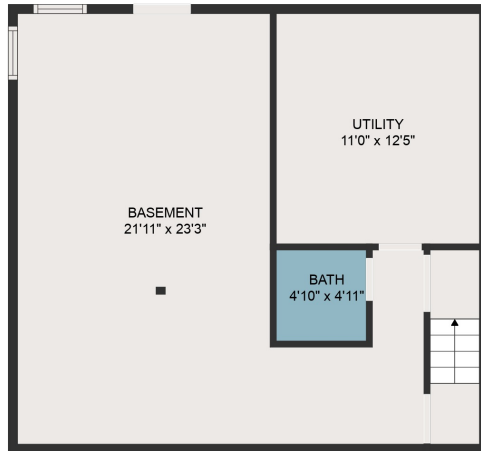

FLOOR 2

FLOOR 3

FLOOR 1

TOTAL: 1755 sq. ft
 Below Ground: 443 sq. ft, FLOOR 2: 656 sq. ft, FLOOR 3: 656 sq. ft
 EXCLUDED AREAS: UTILITY: 136 sq. ft, GARAGE: 214 sq. ft

MEASUREMENTS ARE DEEMED HIGHLY RELIABLE BUT NOT GUARANTEED.

TOTAL: 1755 sq. ft

Below Ground: 443 sq. ft, FLOOR 2: 656 sq. ft, FLOOR 3: 656 sq. ft
EXCLUDED AREAS: UTILITY: 136 sq. ft, GARAGE: 214 sq. ft

MEASUREMENTS ARE DEEMED HIGHLY RELIABLE BUT NOT GUARANTEED.

TOTAL: 1755 sq. ft

Below Ground: 443 sq. ft, FLOOR 2: 656 sq. ft, FLOOR 3: 656 sq. ft
EXCLUDED AREAS: UTILITY: 136 sq. ft, GARAGE: 214 sq. ft

MEASUREMENTS ARE DEEMED HIGHLY RELIABLE BUT NOT GUARANTEED.

TOTAL: 1755 sq. ft
Below Ground: 443 sq. ft, FLOOR 2: 656 sq. ft, FLOOR 3: 656 sq. ft
EXCLUDED AREAS: UTILITY: 136 sq. ft, GARAGE: 214 sq. ft