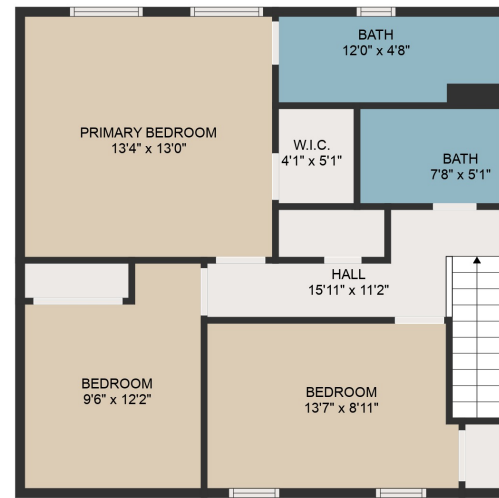

FLOOR 2

FLOOR 3

FLOOR 1

TOTAL: 1755 sq. ft
 Below Ground: 443 sq. ft, FLOOR 2: 656 sq. ft, FLOOR 3: 656 sq. ft
 EXCLUDED AREAS: UTILITY: 136 sq. ft, GARAGE: 214 sq. ft

MEASUREMENTS ARE DEEMED HIGHLY RELIABLE BUT NOT GUARANTEED.

TOTAL: 1755 sq. ft

Below Ground: 443 sq. ft, FLOOR 2: 656 sq. ft, FLOOR 3: 656 sq. ft
EXCLUDED AREAS: UTILITY: 136 sq. ft, GARAGE: 214 sq. ft

MEASUREMENTS ARE DEEMED HIGHLY RELIABLE BUT NOT GUARANTEED.

TOTAL: 1755 sq. ft

Below Ground: 443 sq. ft, FLOOR 2: 656 sq. ft, FLOOR 3: 656 sq. ft
EXCLUDED AREAS: UTILITY: 136 sq. ft, GARAGE: 214 sq. ft

MEASUREMENTS ARE DEEMED HIGHLY RELIABLE BUT NOT GUARANTEED.

TOTAL: 1755 sq. ft
Below Ground: 443 sq. ft, FLOOR 2: 656 sq. ft, FLOOR 3: 656 sq. ft
EXCLUDED AREAS: UTILITY: 136 sq. ft, GARAGE: 214 sq. ft