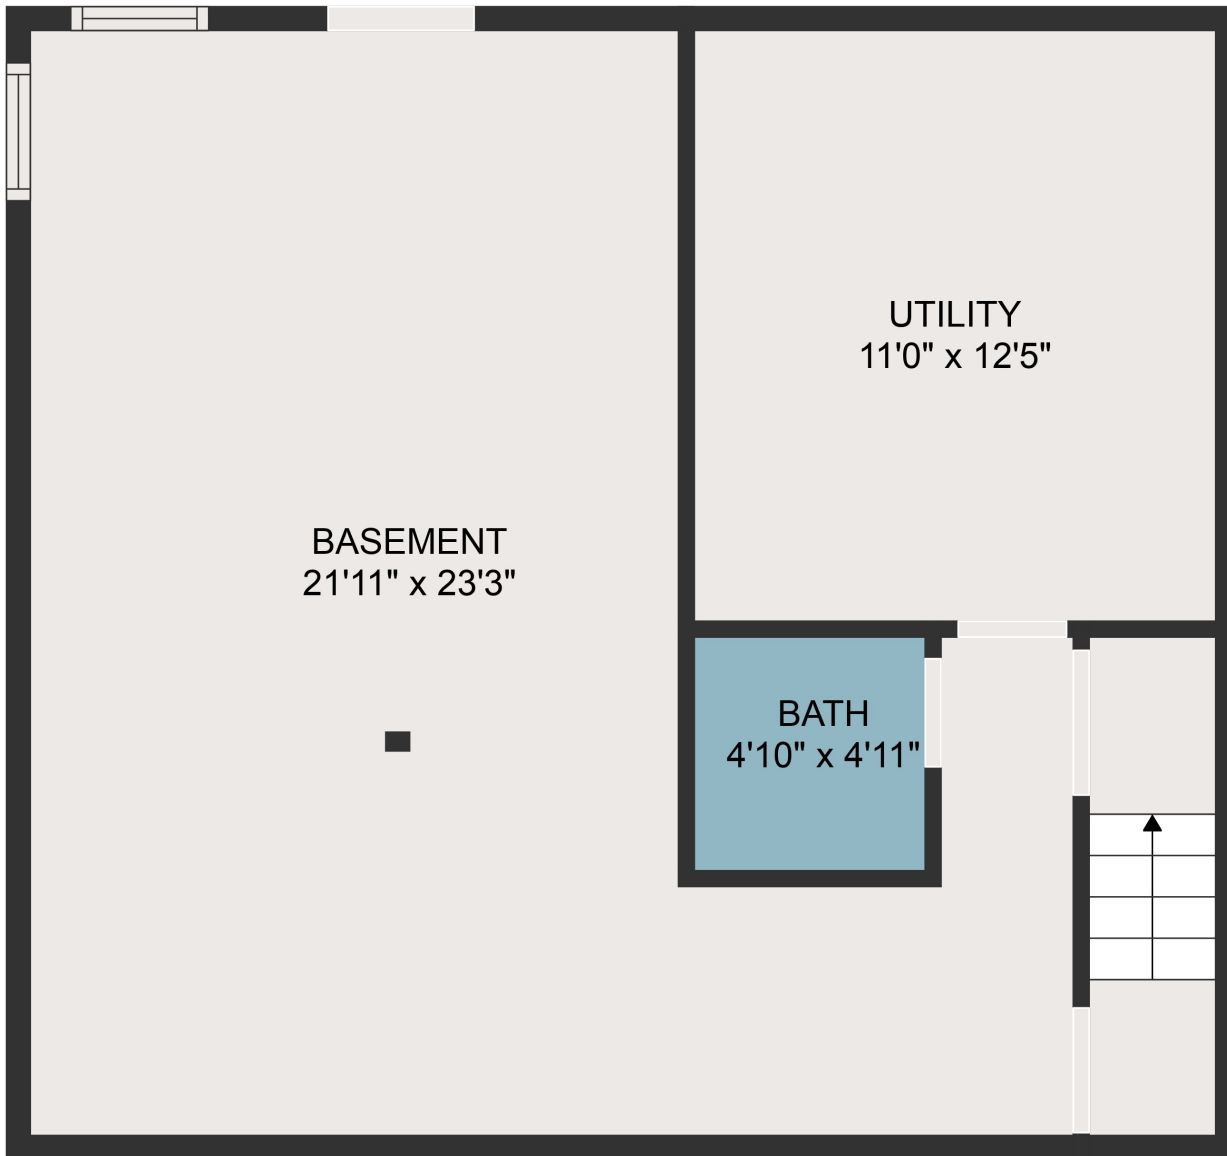

FLOOR 2

FLOOR 3

FLOOR 1

TOTAL: 1755 sq. ft
 Below Ground: 443 sq. ft, FLOOR 2: 656 sq. ft, FLOOR 3: 656 sq. ft
 EXCLUDED AREAS: UTILITY: 136 sq. ft, GARAGE: 214 sq. ft

MEASUREMENTS ARE DEEMED HIGHLY RELIABLE BUT NOT GUARANTEED.

TOTAL: 1755 sq. ft

Below Ground: 443 sq. ft, FLOOR 2: 656 sq. ft, FLOOR 3: 656 sq. ft
EXCLUDED AREAS: UTILITY: 136 sq. ft, GARAGE: 214 sq. ft

MEASUREMENTS ARE DEEMED HIGHLY RELIABLE BUT NOT GUARANTEED.

TOTAL: 1755 sq. ft

Below Ground: 443 sq. ft, FLOOR 2: 656 sq. ft, FLOOR 3: 656 sq. ft
EXCLUDED AREAS: UTILITY: 136 sq. ft, GARAGE: 214 sq. ft

MEASUREMENTS ARE DEEMED HIGHLY RELIABLE BUT NOT GUARANTEED.

TOTAL: 1755 sq. ft
Below Ground: 443 sq. ft, FLOOR 2: 656 sq. ft, FLOOR 3: 656 sq. ft
EXCLUDED AREAS: UTILITY: 136 sq. ft, GARAGE: 214 sq. ft