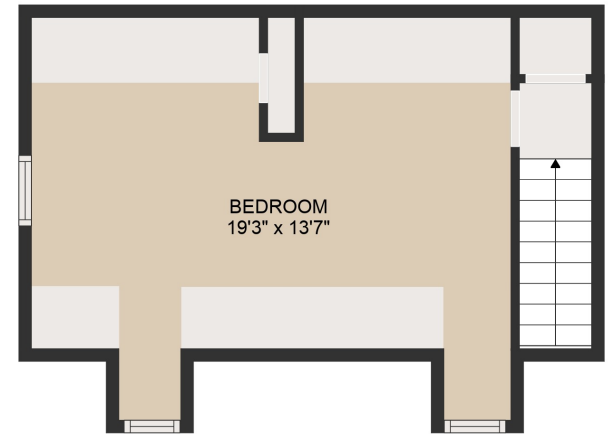

FLOOR 1

FLOOR 2

GROSS INTERNAL AREA  
 FLOOR 1: 1152 sq. ft, FLOOR 2: 314 sq. ft  
 TOTAL: 1466 sq. ft  
 MEASUREMENTS ARE DEEMED HIGHLY RELIABLE BUT NOT GUARANTEED.

GROSS INTERNAL AREA  
FLOOR 1: 1152 sq. ft, FLOOR 2: 314 sq. ft  
TOTAL: 1466 sq. ft  
MEASUREMENTS ARE DEEMED HIGHLY RELIABLE BUT NOT GUARANTEED.

GROSS INTERNAL AREA  
FLOOR 1: 1152 sq. ft, FLOOR 2: 314 sq. ft  
TOTAL: 1466 sq. ft  
MEASUREMENTS ARE DEEMED HIGHLY RELIABLE BUT NOT GUARANTEED.