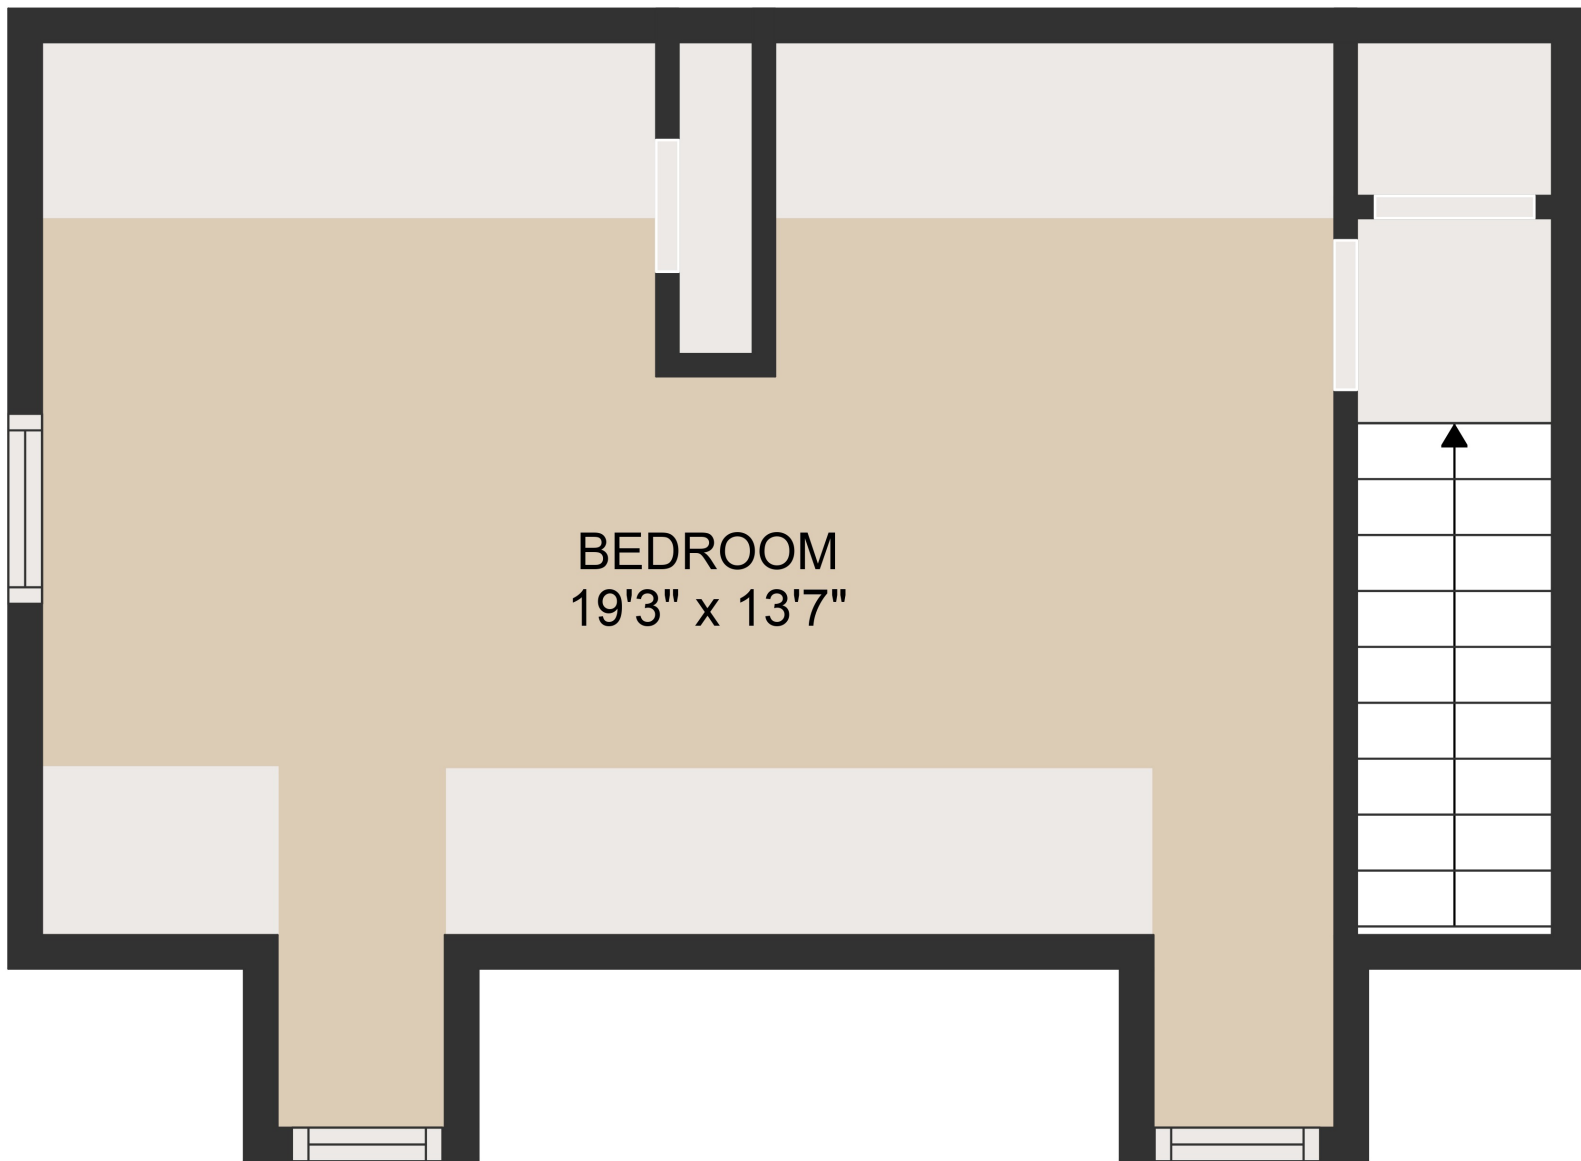

FLOOR 1

FLOOR 2

GROSS INTERNAL AREA  
 FLOOR 1: 1152 sq. ft, FLOOR 2: 314 sq. ft  
 TOTAL: 1466 sq. ft  
 MEASUREMENTS ARE DEEMED HIGHLY RELIABLE BUT NOT GUARANTEED.

GROSS INTERNAL AREA  
FLOOR 1: 1152 sq. ft, FLOOR 2: 314 sq. ft  
TOTAL: 1466 sq. ft  
MEASUREMENTS ARE DEEMED HIGHLY RELIABLE BUT NOT GUARANTEED.

GROSS INTERNAL AREA  
FLOOR 1: 1152 sq. ft, FLOOR 2: 314 sq. ft  
TOTAL: 1466 sq. ft  
MEASUREMENTS ARE DEEMED HIGHLY RELIABLE BUT NOT GUARANTEED.