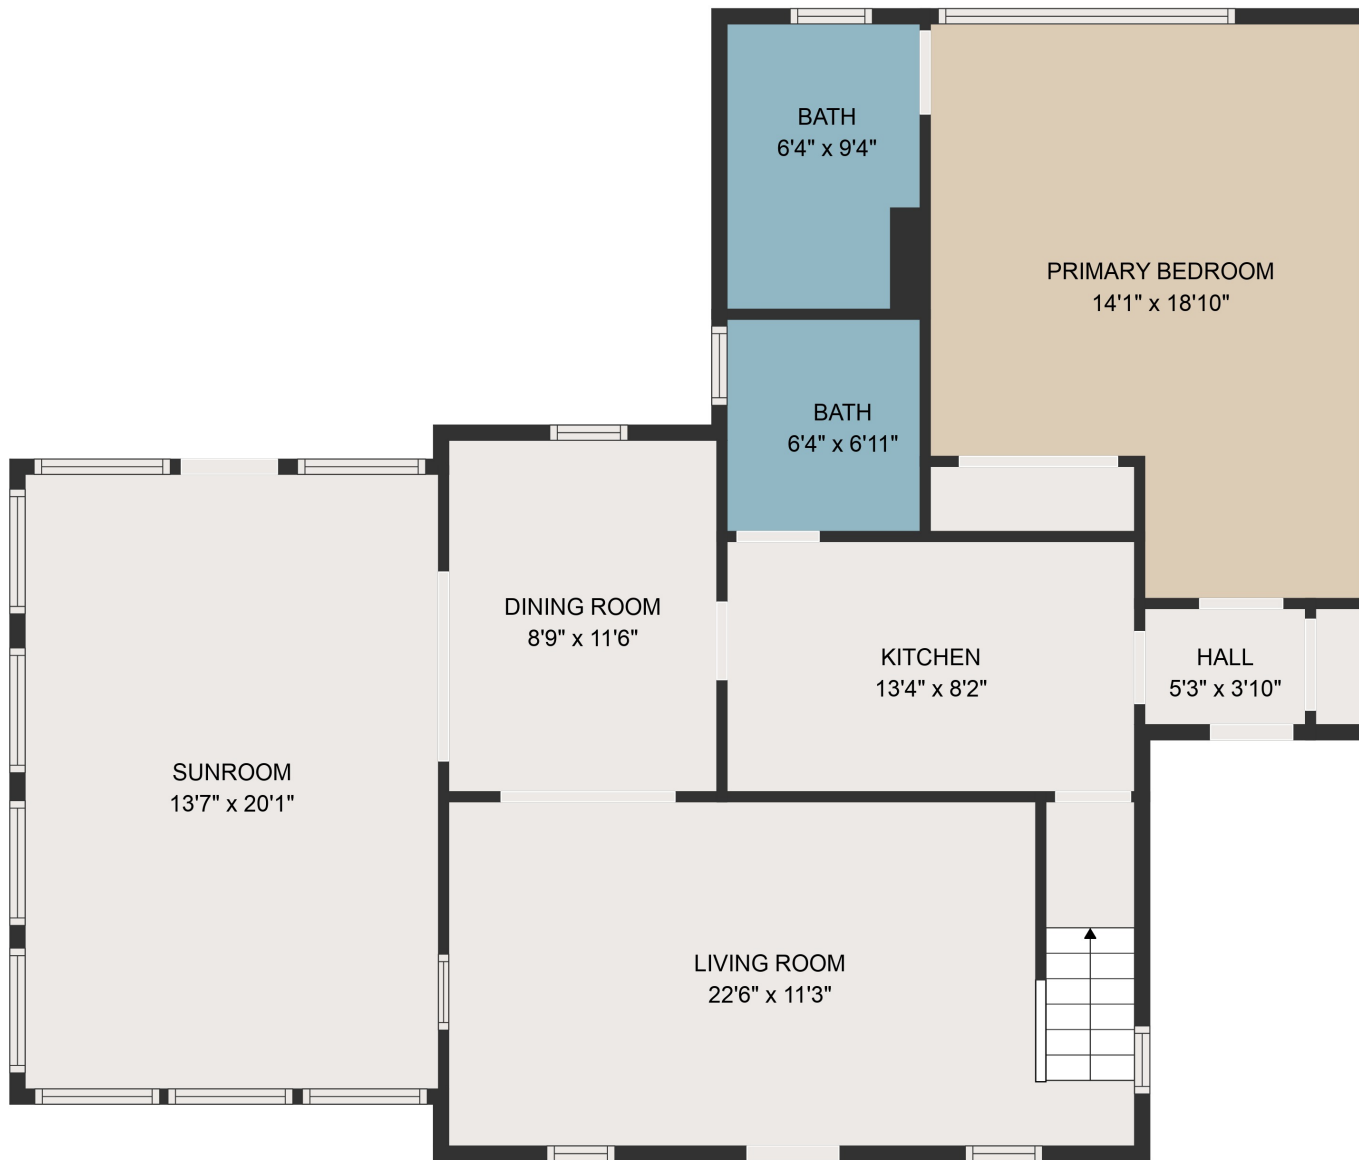

FLOOR 1

FLOOR 2

GROSS INTERNAL AREA  
 FLOOR 1: 1152 sq. ft, FLOOR 2: 314 sq. ft  
 TOTAL: 1466 sq. ft  
 MEASUREMENTS ARE DEEMED HIGHLY RELIABLE BUT NOT GUARANTEED.

GROSS INTERNAL AREA  
FLOOR 1: 1152 sq. ft, FLOOR 2: 314 sq. ft  
TOTAL: 1466 sq. ft  
MEASUREMENTS ARE DEEMED HIGHLY RELIABLE BUT NOT GUARANTEED.

GROSS INTERNAL AREA  
FLOOR 1: 1152 sq. ft, FLOOR 2: 314 sq. ft  
TOTAL: 1466 sq. ft  
MEASUREMENTS ARE DEEMED HIGHLY RELIABLE BUT NOT GUARANTEED.