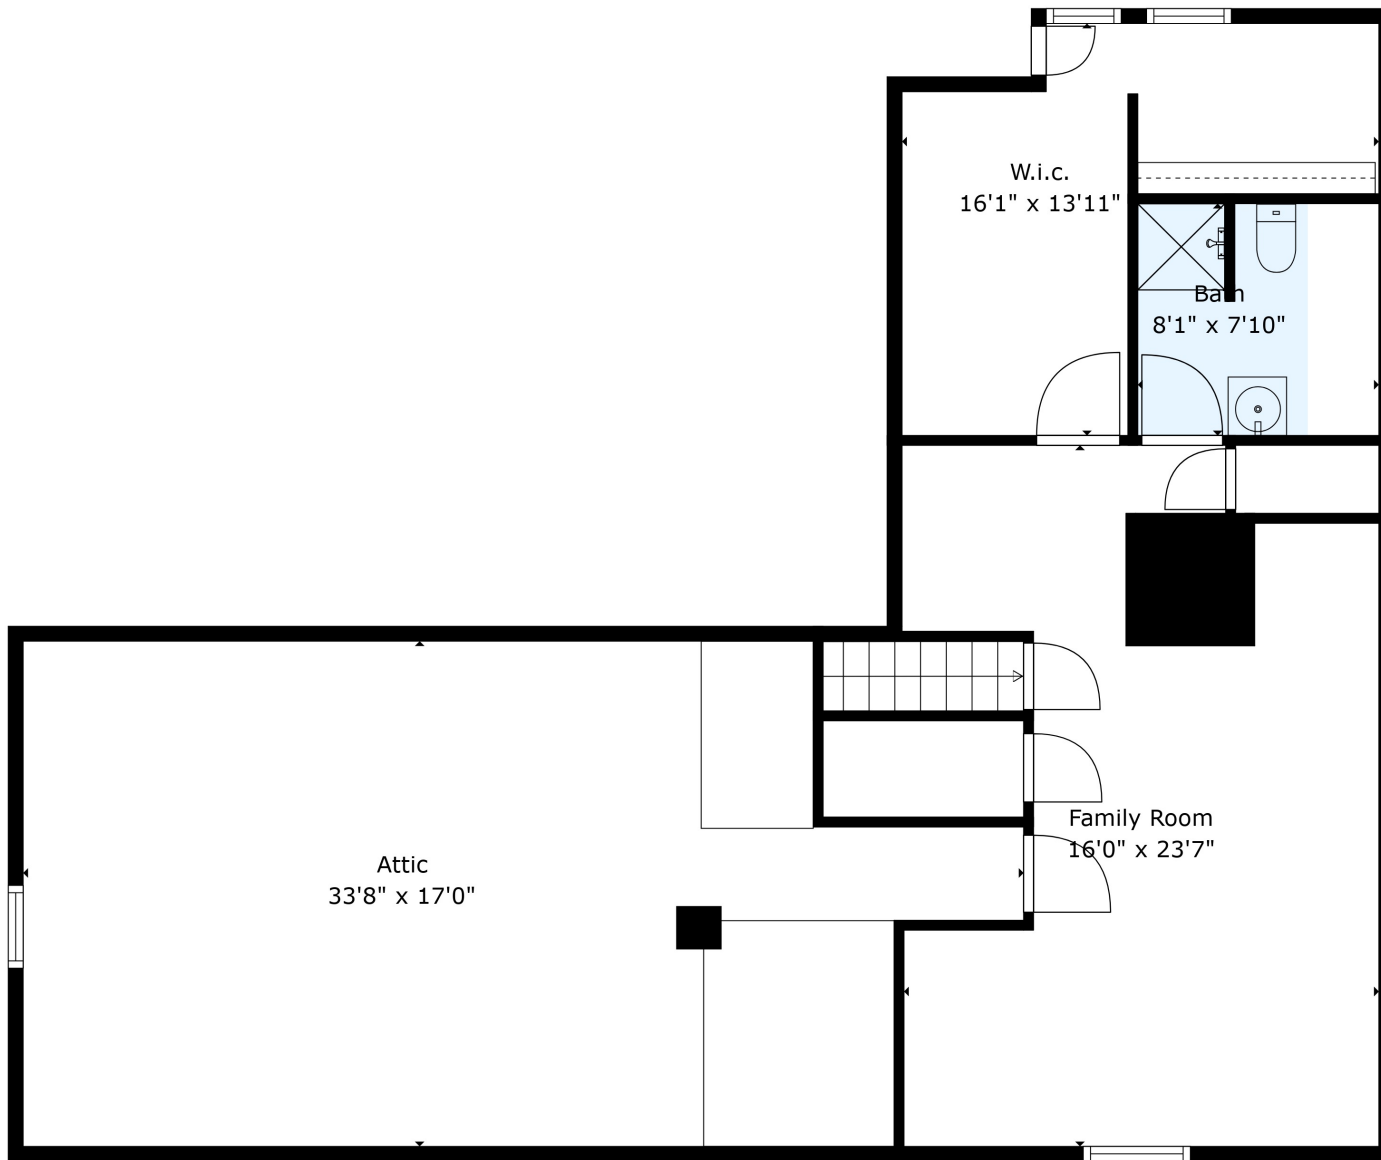

TOTAL: 1889 sq. ft
 FLOOR 1: 1444 sq. ft, FLOOR 2: 445 sq. ft
 EXCLUDED AREAS: SCREENED PORCH: 121 sq. ft, LOW CEILING: 655 sq. ft

Measurements Are Calculated By Cubicasa Technology. Deemed Highly Reliable But Not Guaranteed.