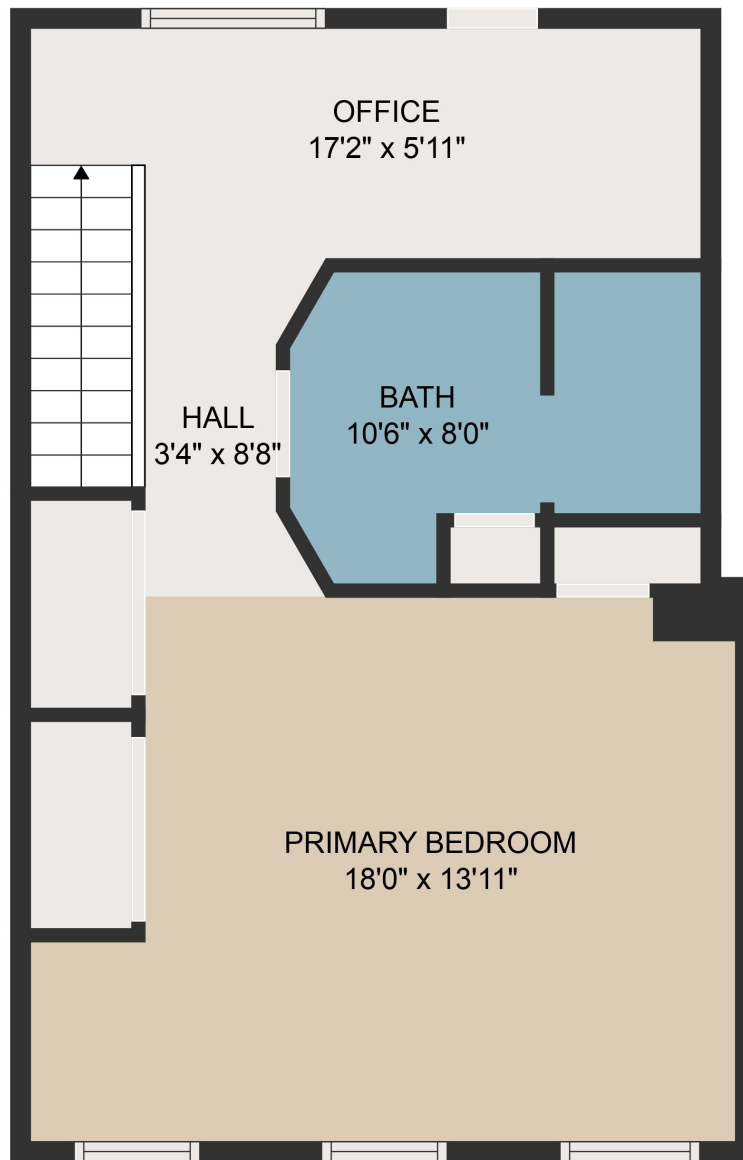

GROSS INTERNAL AREA  
 FLOOR 1: 0 sq. ft, FLOOR 2: 799 sq. ft  
 FLOOR 3: 787 sq. ft, FLOOR 4: 502 sq. ft  
 EXCLUDED AREAS: , UNFINISHED BASEMENT: 729 sq. ft  
 TOTAL: 2087 sq. ft

MEASUREMENTS ARE DEEMED HIGHLY RELIABLE BUT NOT GUARANTEED.

**GROSS INTERNAL AREA**

FLOOR 1: 0 sq. ft, FLOOR 2: 799 sq. ft

FLOOR 3: 787 sq. ft, FLOOR 4: 502 sq. ft

EXCLUDED AREAS: , UNFINISHED BASEMENT: 729 sq. ft

TOTAL: 2087 sq. ft

MEASUREMENTS ARE DEEMED HIGHLY RELIABLE BUT NOT GUARANTEED.