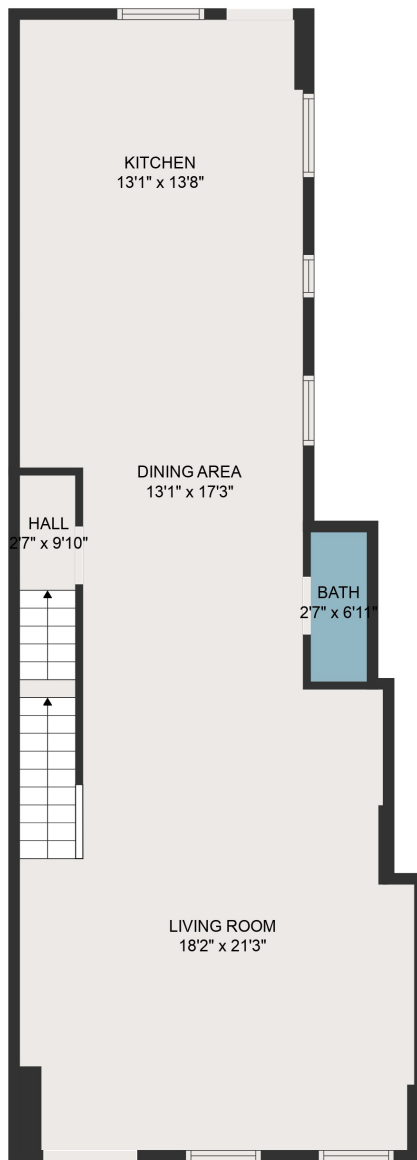

GROSS INTERNAL AREA  
 FLOOR 1: 0 sq. ft, FLOOR 2: 799 sq. ft  
 FLOOR 3: 787 sq. ft, FLOOR 4: 502 sq. ft  
 EXCLUDED AREAS: , UNFINISHED BASEMENT: 729 sq. ft  
 TOTAL: 2087 sq. ft

MEASUREMENTS ARE DEEMED HIGHLY RELIABLE BUT NOT GUARANTEED.

**GROSS INTERNAL AREA**

FLOOR 1: 0 sq. ft, FLOOR 2: 799 sq. ft

FLOOR 3: 787 sq. ft, FLOOR 4: 502 sq. ft

EXCLUDED AREAS: , UNFINISHED BASEMENT: 729 sq. ft

TOTAL: 2087 sq. ft

MEASUREMENTS ARE DEEMED HIGHLY RELIABLE BUT NOT GUARANTEED.