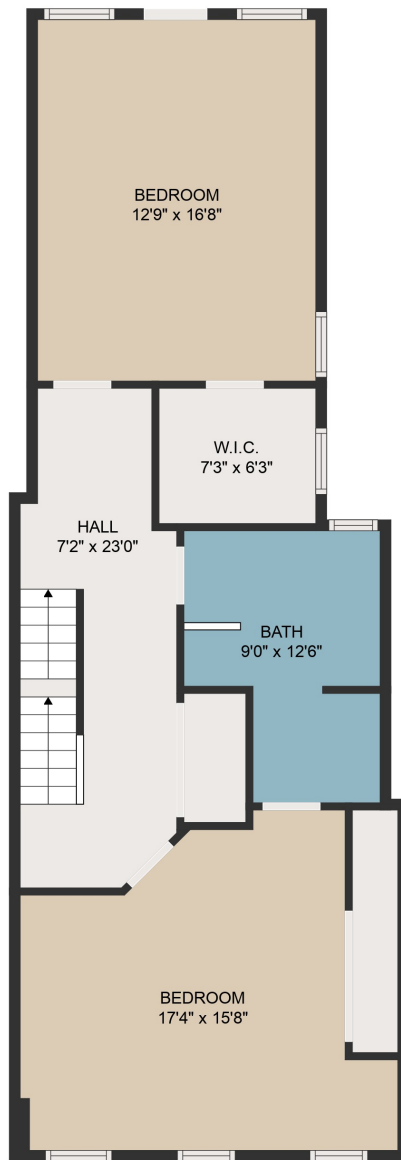

GROSS INTERNAL AREA  
 FLOOR 1: 0 sq. ft, FLOOR 2: 799 sq. ft  
 FLOOR 3: 787 sq. ft, FLOOR 4: 502 sq. ft  
 EXCLUDED AREAS: , UNFINISHED BASEMENT: 729 sq. ft  
 TOTAL: 2087 sq. ft

MEASUREMENTS ARE DEEMED HIGHLY RELIABLE BUT NOT GUARANTEED.

**GROSS INTERNAL AREA**

FLOOR 1: 0 sq. ft, FLOOR 2: 799 sq. ft

FLOOR 3: 787 sq. ft, FLOOR 4: 502 sq. ft

EXCLUDED AREAS: , UNFINISHED BASEMENT: 729 sq. ft

TOTAL: 2087 sq. ft

MEASUREMENTS ARE DEEMED HIGHLY RELIABLE BUT NOT GUARANTEED.