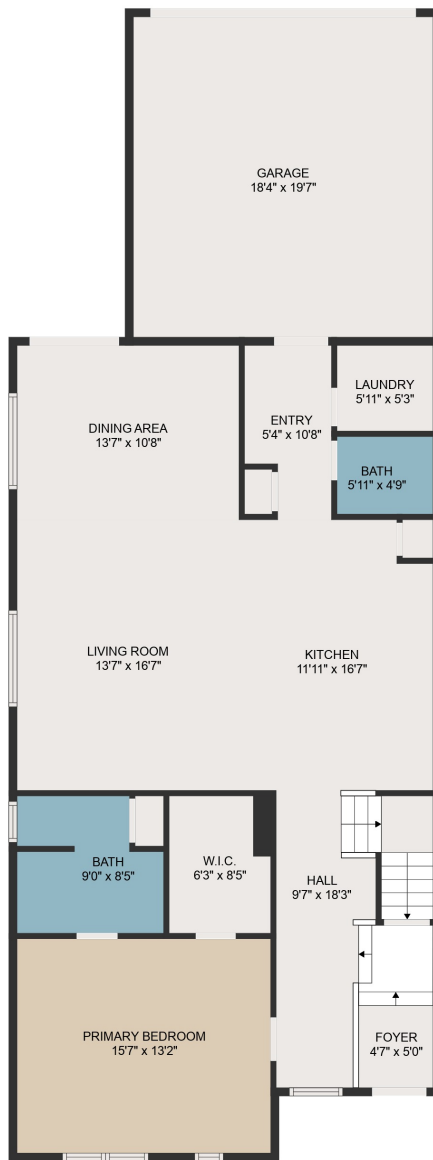

FLOOR 1

FLOOR 2

FLOOR 3

GROSS INTERNAL AREA
 FLOOR 1: 1214 sq. ft, FLOOR 2: 1222 sq. ft
 FLOOR 3: 508 sq. ft, EXCLUDED AREAS:
 GARAGE: 360 sq. ft
 TOTAL: 2944 sq. ft

MEASUREMENTS ARE DEEMED HIGHLY RELIABLE BUT NOT GUARANTEED.

GROSS INTERNAL AREA
FLOOR 1: 1214 sq. ft, FLOOR 2: 1222 sq. ft
FLOOR 3: 508 sq. ft, EXCLUDED AREAS:
GARAGE: 360 sq. ft
TOTAL: 2944 sq. ft

MEASUREMENTS ARE DEEMED HIGHLY RELIABLE BUT NOT GUARANTEED.

GROSS INTERNAL AREA

FLOOR 1: 1214 sq. ft, FLOOR 2: 1222 sq. ft

FLOOR 3: 508 sq. ft, EXCLUDED AREAS:

GARAGE: 360 sq. ft

TOTAL: 2944 sq. ft

MEASUREMENTS ARE DEEMED HIGHLY RELIABLE BUT NOT GUARANTEED.

GROSS INTERNAL AREA
FLOOR 1: 1214 sq. ft, FLOOR 2: 1222 sq. ft
FLOOR 3: 508 sq. ft, EXCLUDED AREAS:
GARAGE: 360 sq. ft
TOTAL: 2944 sq. ft