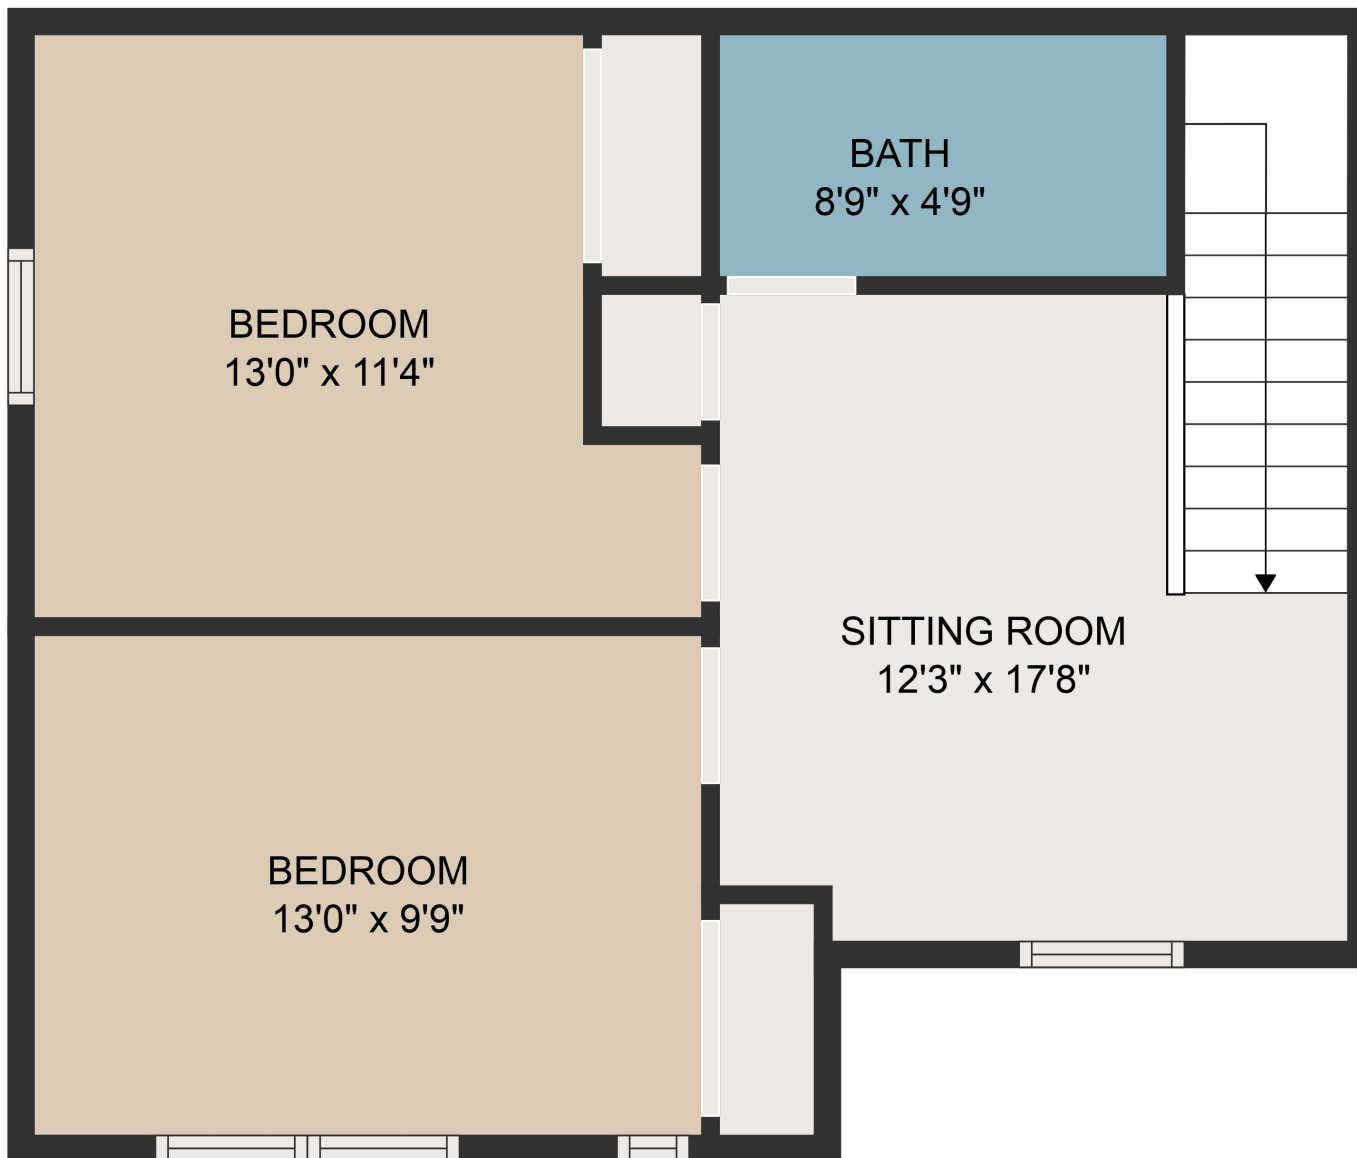

FLOOR 1

FLOOR 2

FLOOR 3

GROSS INTERNAL AREA
 FLOOR 1: 1214 sq. ft, FLOOR 2: 1222 sq. ft
 FLOOR 3: 508 sq. ft, EXCLUDED AREAS:
 GARAGE: 360 sq. ft
 TOTAL: 2944 sq. ft

MEASUREMENTS ARE DEEMED HIGHLY RELIABLE BUT NOT GUARANTEED.

GROSS INTERNAL AREA
FLOOR 1: 1214 sq. ft, FLOOR 2: 1222 sq. ft
FLOOR 3: 508 sq. ft, EXCLUDED AREAS:
GARAGE: 360 sq. ft
TOTAL: 2944 sq. ft

MEASUREMENTS ARE DEEMED HIGHLY RELIABLE BUT NOT GUARANTEED.

GROSS INTERNAL AREA

FLOOR 1: 1214 sq. ft, FLOOR 2: 1222 sq. ft

FLOOR 3: 508 sq. ft, EXCLUDED AREAS:

GARAGE: 360 sq. ft

TOTAL: 2944 sq. ft

MEASUREMENTS ARE DEEMED HIGHLY RELIABLE BUT NOT GUARANTEED.

GROSS INTERNAL AREA
FLOOR 1: 1214 sq. ft, FLOOR 2: 1222 sq. ft
FLOOR 3: 508 sq. ft, EXCLUDED AREAS:
GARAGE: 360 sq. ft
TOTAL: 2944 sq. ft