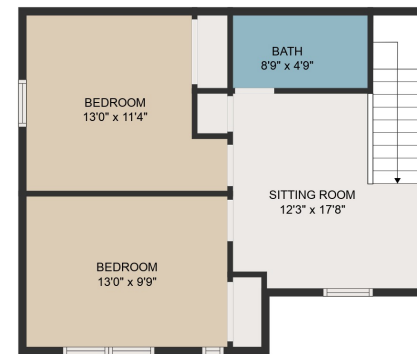

FLOOR 1

FLOOR 2

FLOOR 3

GROSS INTERNAL AREA
 FLOOR 1: 1214 sq. ft, FLOOR 2: 1222 sq. ft
 FLOOR 3: 508 sq. ft, EXCLUDED AREAS:
 GARAGE: 360 sq. ft
 TOTAL: 2944 sq. ft

MEASUREMENTS ARE DEEMED HIGHLY RELIABLE BUT NOT GUARANTEED.

GROSS INTERNAL AREA
FLOOR 1: 1214 sq. ft, FLOOR 2: 1222 sq. ft
FLOOR 3: 508 sq. ft, EXCLUDED AREAS:
GARAGE: 360 sq. ft
TOTAL: 2944 sq. ft

MEASUREMENTS ARE DEEMED HIGHLY RELIABLE BUT NOT GUARANTEED.

GROSS INTERNAL AREA

FLOOR 1: 1214 sq. ft, FLOOR 2: 1222 sq. ft

FLOOR 3: 508 sq. ft, EXCLUDED AREAS:

GARAGE: 360 sq. ft

TOTAL: 2944 sq. ft

MEASUREMENTS ARE DEEMED HIGHLY RELIABLE BUT NOT GUARANTEED.

GROSS INTERNAL AREA
FLOOR 1: 1214 sq. ft, FLOOR 2: 1222 sq. ft
FLOOR 3: 508 sq. ft, EXCLUDED AREAS:
GARAGE: 360 sq. ft
TOTAL: 2944 sq. ft