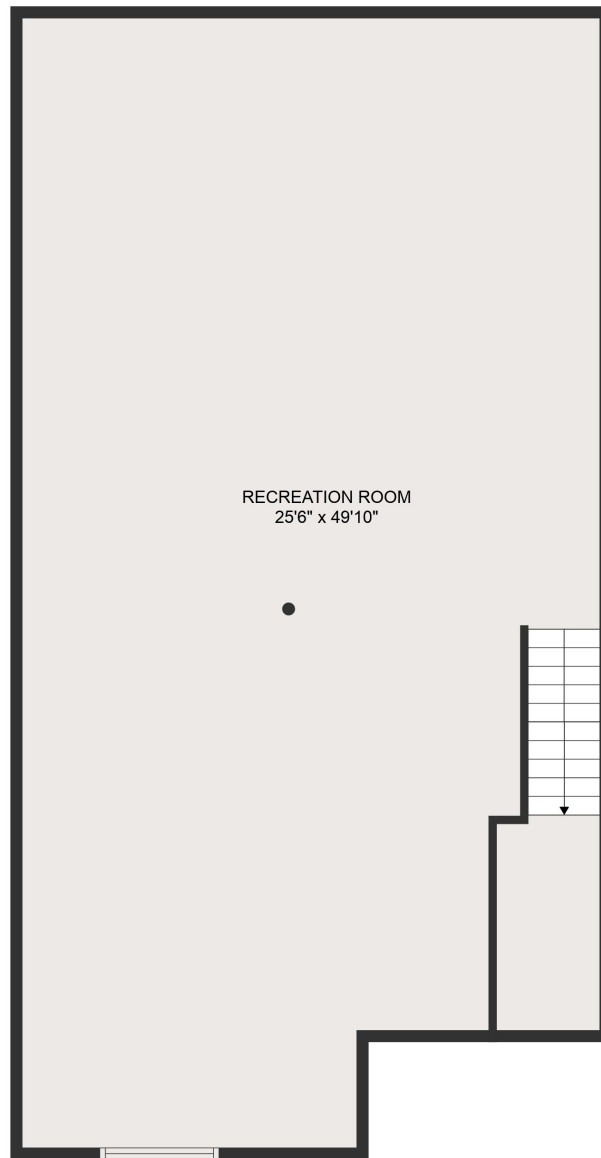

FLOOR 1

FLOOR 2

FLOOR 3

GROSS INTERNAL AREA
 FLOOR 1: 1214 sq. ft, FLOOR 2: 1222 sq. ft
 FLOOR 3: 508 sq. ft, EXCLUDED AREAS:
 GARAGE: 360 sq. ft
 TOTAL: 2944 sq. ft

MEASUREMENTS ARE DEEMED HIGHLY RELIABLE BUT NOT GUARANTEED.

GROSS INTERNAL AREA
FLOOR 1: 1214 sq. ft, FLOOR 2: 1222 sq. ft
FLOOR 3: 508 sq. ft, EXCLUDED AREAS:
GARAGE: 360 sq. ft
TOTAL: 2944 sq. ft

MEASUREMENTS ARE DEEMED HIGHLY RELIABLE BUT NOT GUARANTEED.

GROSS INTERNAL AREA

FLOOR 1: 1214 sq. ft, FLOOR 2: 1222 sq. ft

FLOOR 3: 508 sq. ft, EXCLUDED AREAS:

GARAGE: 360 sq. ft

TOTAL: 2944 sq. ft

MEASUREMENTS ARE DEEMED HIGHLY RELIABLE BUT NOT GUARANTEED.

GROSS INTERNAL AREA
FLOOR 1: 1214 sq. ft, FLOOR 2: 1222 sq. ft
FLOOR 3: 508 sq. ft, EXCLUDED AREAS:
GARAGE: 360 sq. ft
TOTAL: 2944 sq. ft