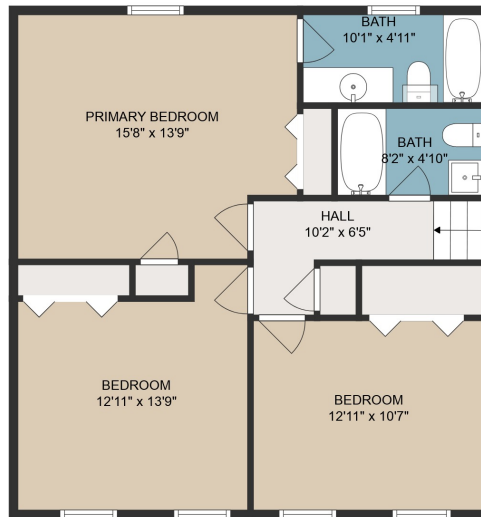

FLOOR 2

FLOOR 3

FLOOR 1

FLOOR 4

GROSS INTERNAL AREA
 Below Ground: 399 sq. ft, Below Ground: 667 sq. ft, FLOOR 3: 444 sq. ft, FLOOR 4: 728 sq. ft
 EXCLUDED AREAS: GARAGE: 533 sq. ft
 TOTAL: 2238 sq. ft
 MEASUREMENTS ARE DEEMED HIGHLY RELIABLE BUT NOT GUARANTEED.

GROSS INTERNAL AREA
 Below Ground: 399 sq. ft, Below Ground: 667 sq. ft, FLOOR 3: 444 sq. ft, FLOOR 4: 728 sq. ft
 EXCLUDED AREAS: GARAGE: 533 sq. ft
 TOTAL: 2238 sq. ft
 MEASUREMENTS ARE DEEMED HIGHLY RELIABLE BUT NOT GUARANTEED.