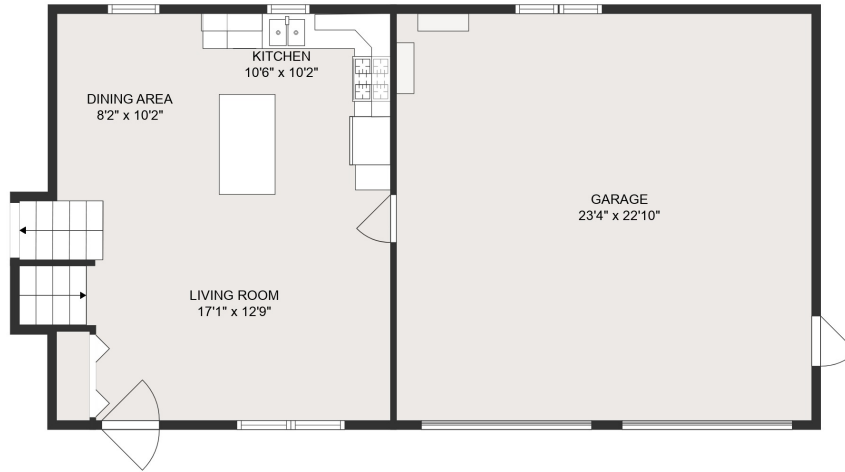

FLOOR 2

FLOOR 3

FLOOR 1

FLOOR 4

GROSS INTERNAL AREA
 Below Ground: 399 sq. ft, Below Ground: 667 sq. ft, FLOOR 3: 444 sq. ft, FLOOR 4: 728 sq. ft
 EXCLUDED AREAS: GARAGE: 533 sq. ft
 TOTAL: 2238 sq. ft
 MEASUREMENTS ARE DEEMED HIGHLY RELIABLE BUT NOT GUARANTEED.

GROSS INTERNAL AREA
 Below Ground: 399 sq. ft, Below Ground: 667 sq. ft, FLOOR 3: 444 sq. ft, FLOOR 4: 728 sq. ft
 EXCLUDED AREAS: GARAGE: 533 sq. ft
 TOTAL: 2238 sq. ft
 MEASUREMENTS ARE DEEMED HIGHLY RELIABLE BUT NOT GUARANTEED.