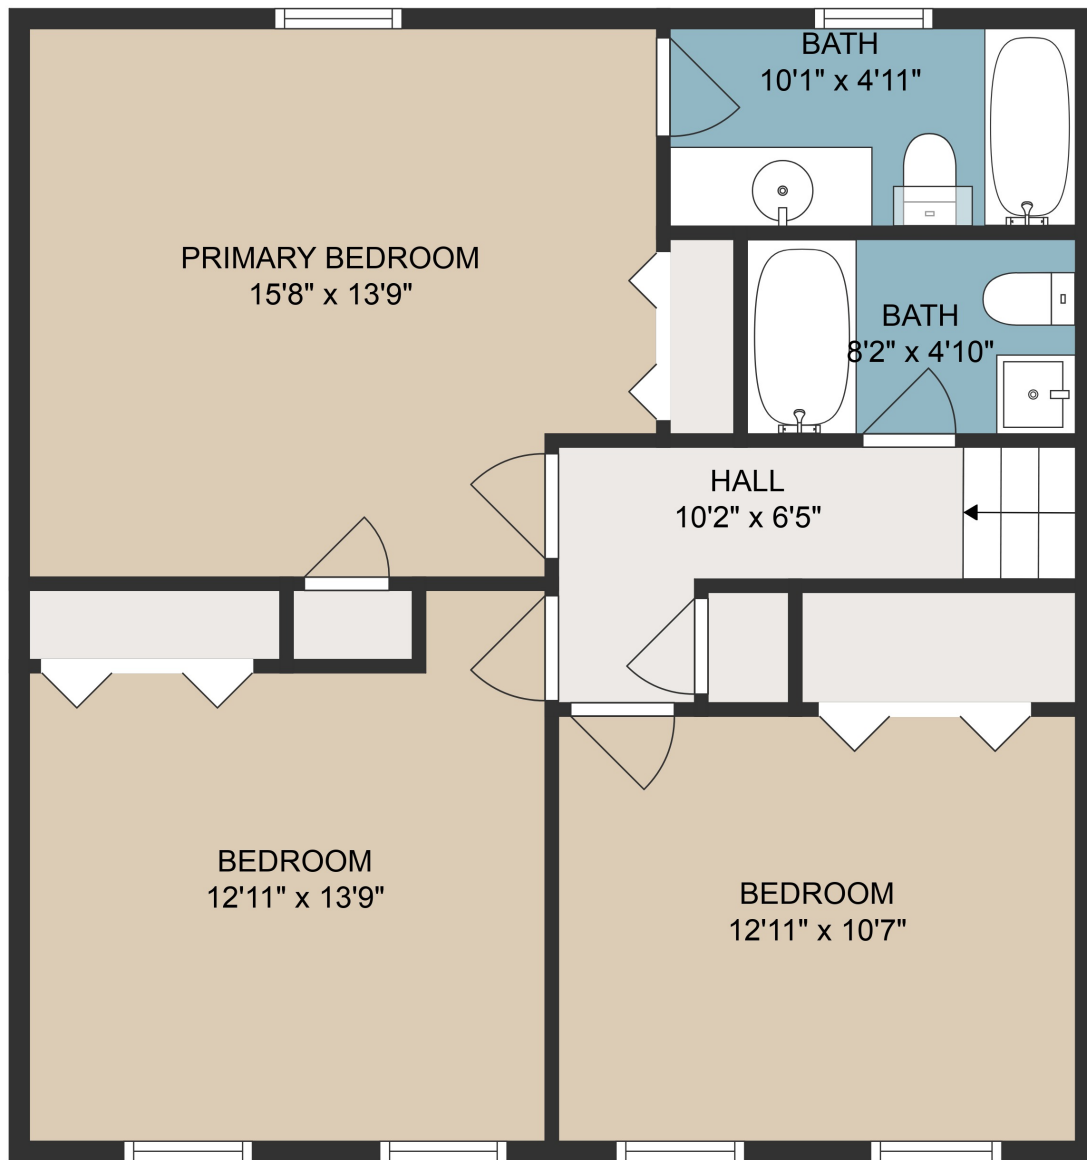

FLOOR 2

FLOOR 3

FLOOR 1

FLOOR 4

GROSS INTERNAL AREA
 Below Ground: 399 sq. ft, Below Ground: 667 sq. ft, FLOOR 3: 444 sq. ft, FLOOR 4: 728 sq. ft
 EXCLUDED AREAS: GARAGE: 533 sq. ft
 TOTAL: 2238 sq. ft
 MEASUREMENTS ARE DEEMED HIGHLY RELIABLE BUT NOT GUARANTEED.

GROSS INTERNAL AREA
 Below Ground: 399 sq. ft, Below Ground: 667 sq. ft, FLOOR 3: 444 sq. ft, FLOOR 4: 728 sq. ft
 EXCLUDED AREAS: GARAGE: 533 sq. ft
 TOTAL: 2238 sq. ft
 MEASUREMENTS ARE DEEMED HIGHLY RELIABLE BUT NOT GUARANTEED.