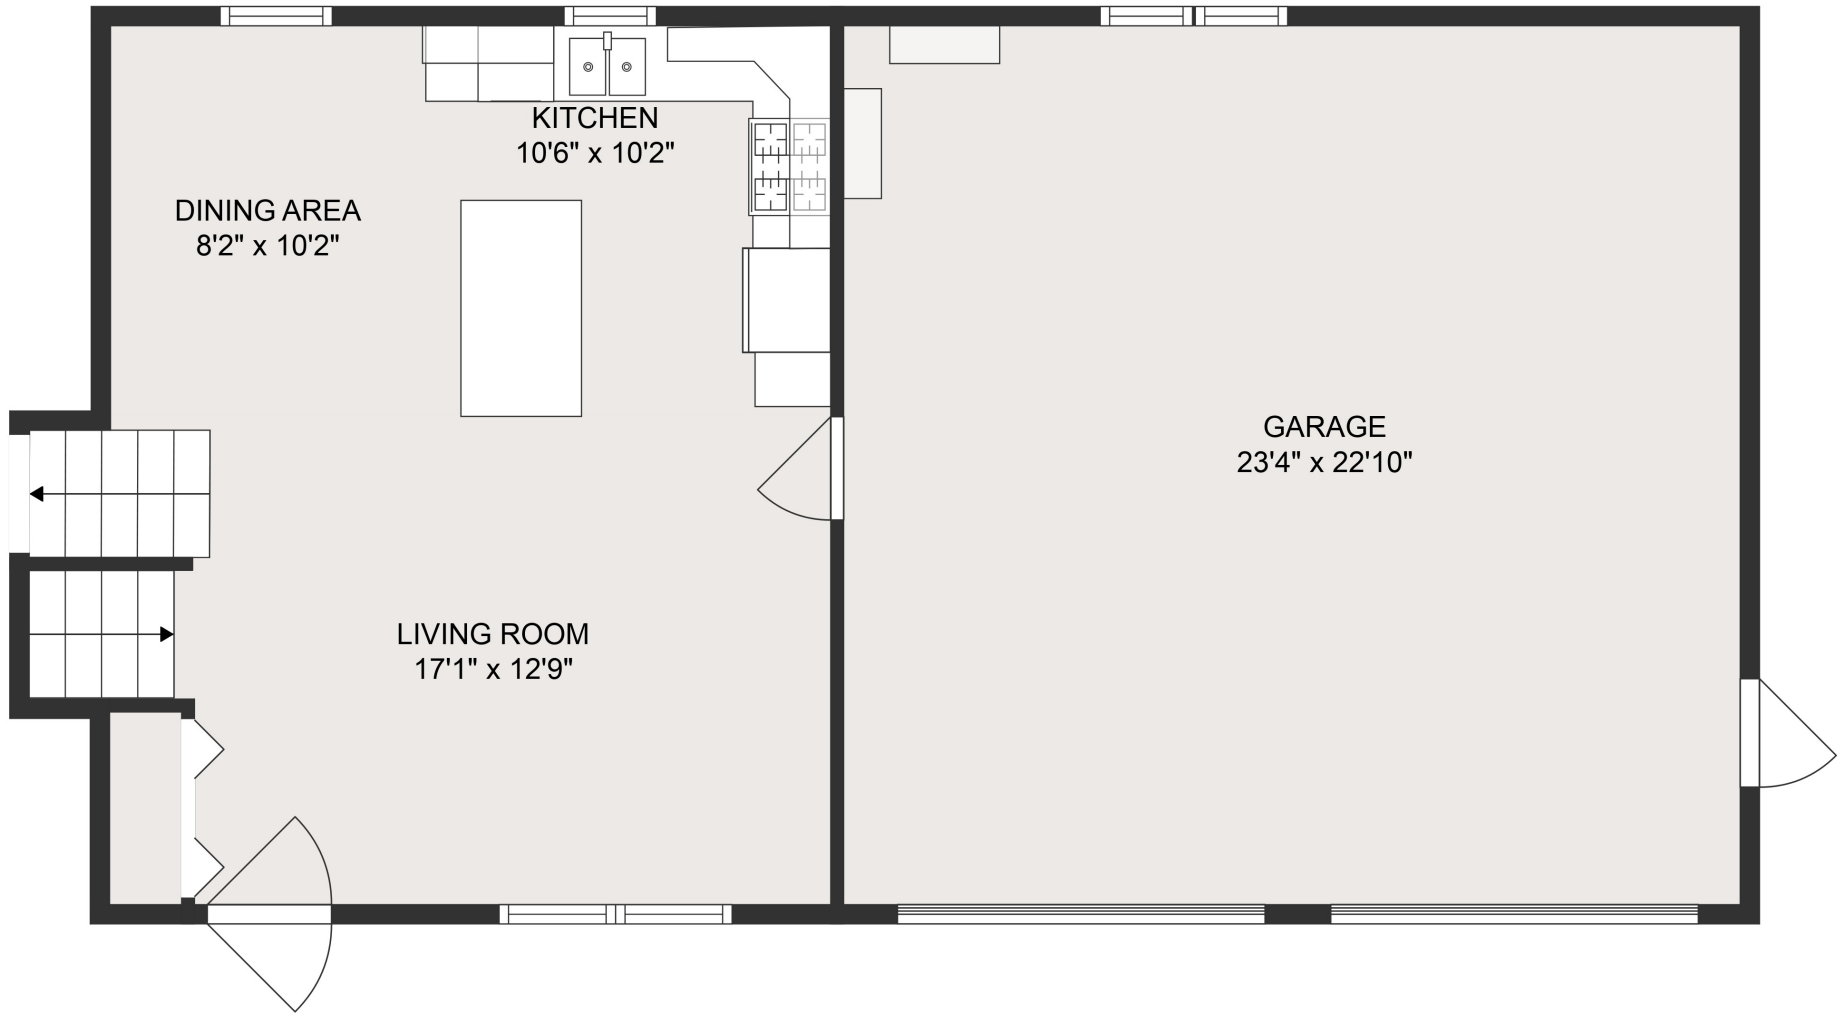

FLOOR 2

FLOOR 3

FLOOR 1

FLOOR 4

GROSS INTERNAL AREA
 Below Ground: 399 sq. ft, Below Ground: 667 sq. ft, FLOOR 3: 444 sq. ft, FLOOR 4: 728 sq. ft
 EXCLUDED AREAS: GARAGE: 533 sq. ft
 TOTAL: 2238 sq. ft
 MEASUREMENTS ARE DEEMED HIGHLY RELIABLE BUT NOT GUARANTEED.

GROSS INTERNAL AREA
 Below Ground: 399 sq. ft, Below Ground: 667 sq. ft, FLOOR 3: 444 sq. ft, FLOOR 4: 728 sq. ft
 EXCLUDED AREAS: GARAGE: 533 sq. ft
 TOTAL: 2238 sq. ft
 MEASUREMENTS ARE DEEMED HIGHLY RELIABLE BUT NOT GUARANTEED.