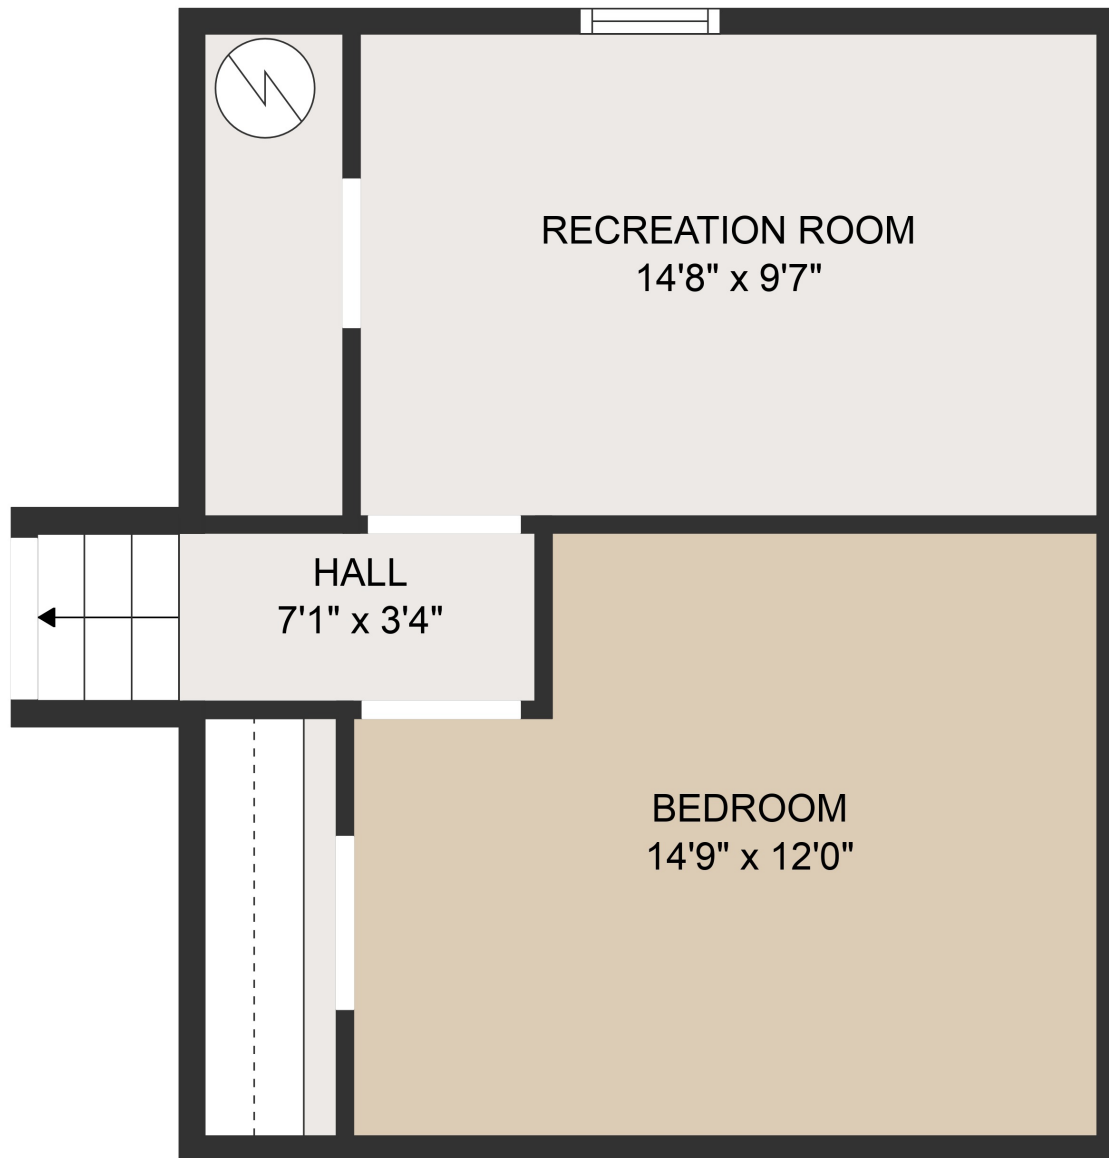

FLOOR 2

FLOOR 3

FLOOR 1

FLOOR 4

GROSS INTERNAL AREA
 Below Ground: 399 sq. ft, Below Ground: 667 sq. ft, FLOOR 3: 444 sq. ft, FLOOR 4: 728 sq. ft
 EXCLUDED AREAS: GARAGE: 533 sq. ft
 TOTAL: 2238 sq. ft
 MEASUREMENTS ARE DEEMED HIGHLY RELIABLE BUT NOT GUARANTEED.

GROSS INTERNAL AREA
 Below Ground: 399 sq. ft, Below Ground: 667 sq. ft, FLOOR 3: 444 sq. ft, FLOOR 4: 728 sq. ft
 EXCLUDED AREAS: GARAGE: 533 sq. ft
 TOTAL: 2238 sq. ft
 MEASUREMENTS ARE DEEMED HIGHLY RELIABLE BUT NOT GUARANTEED.