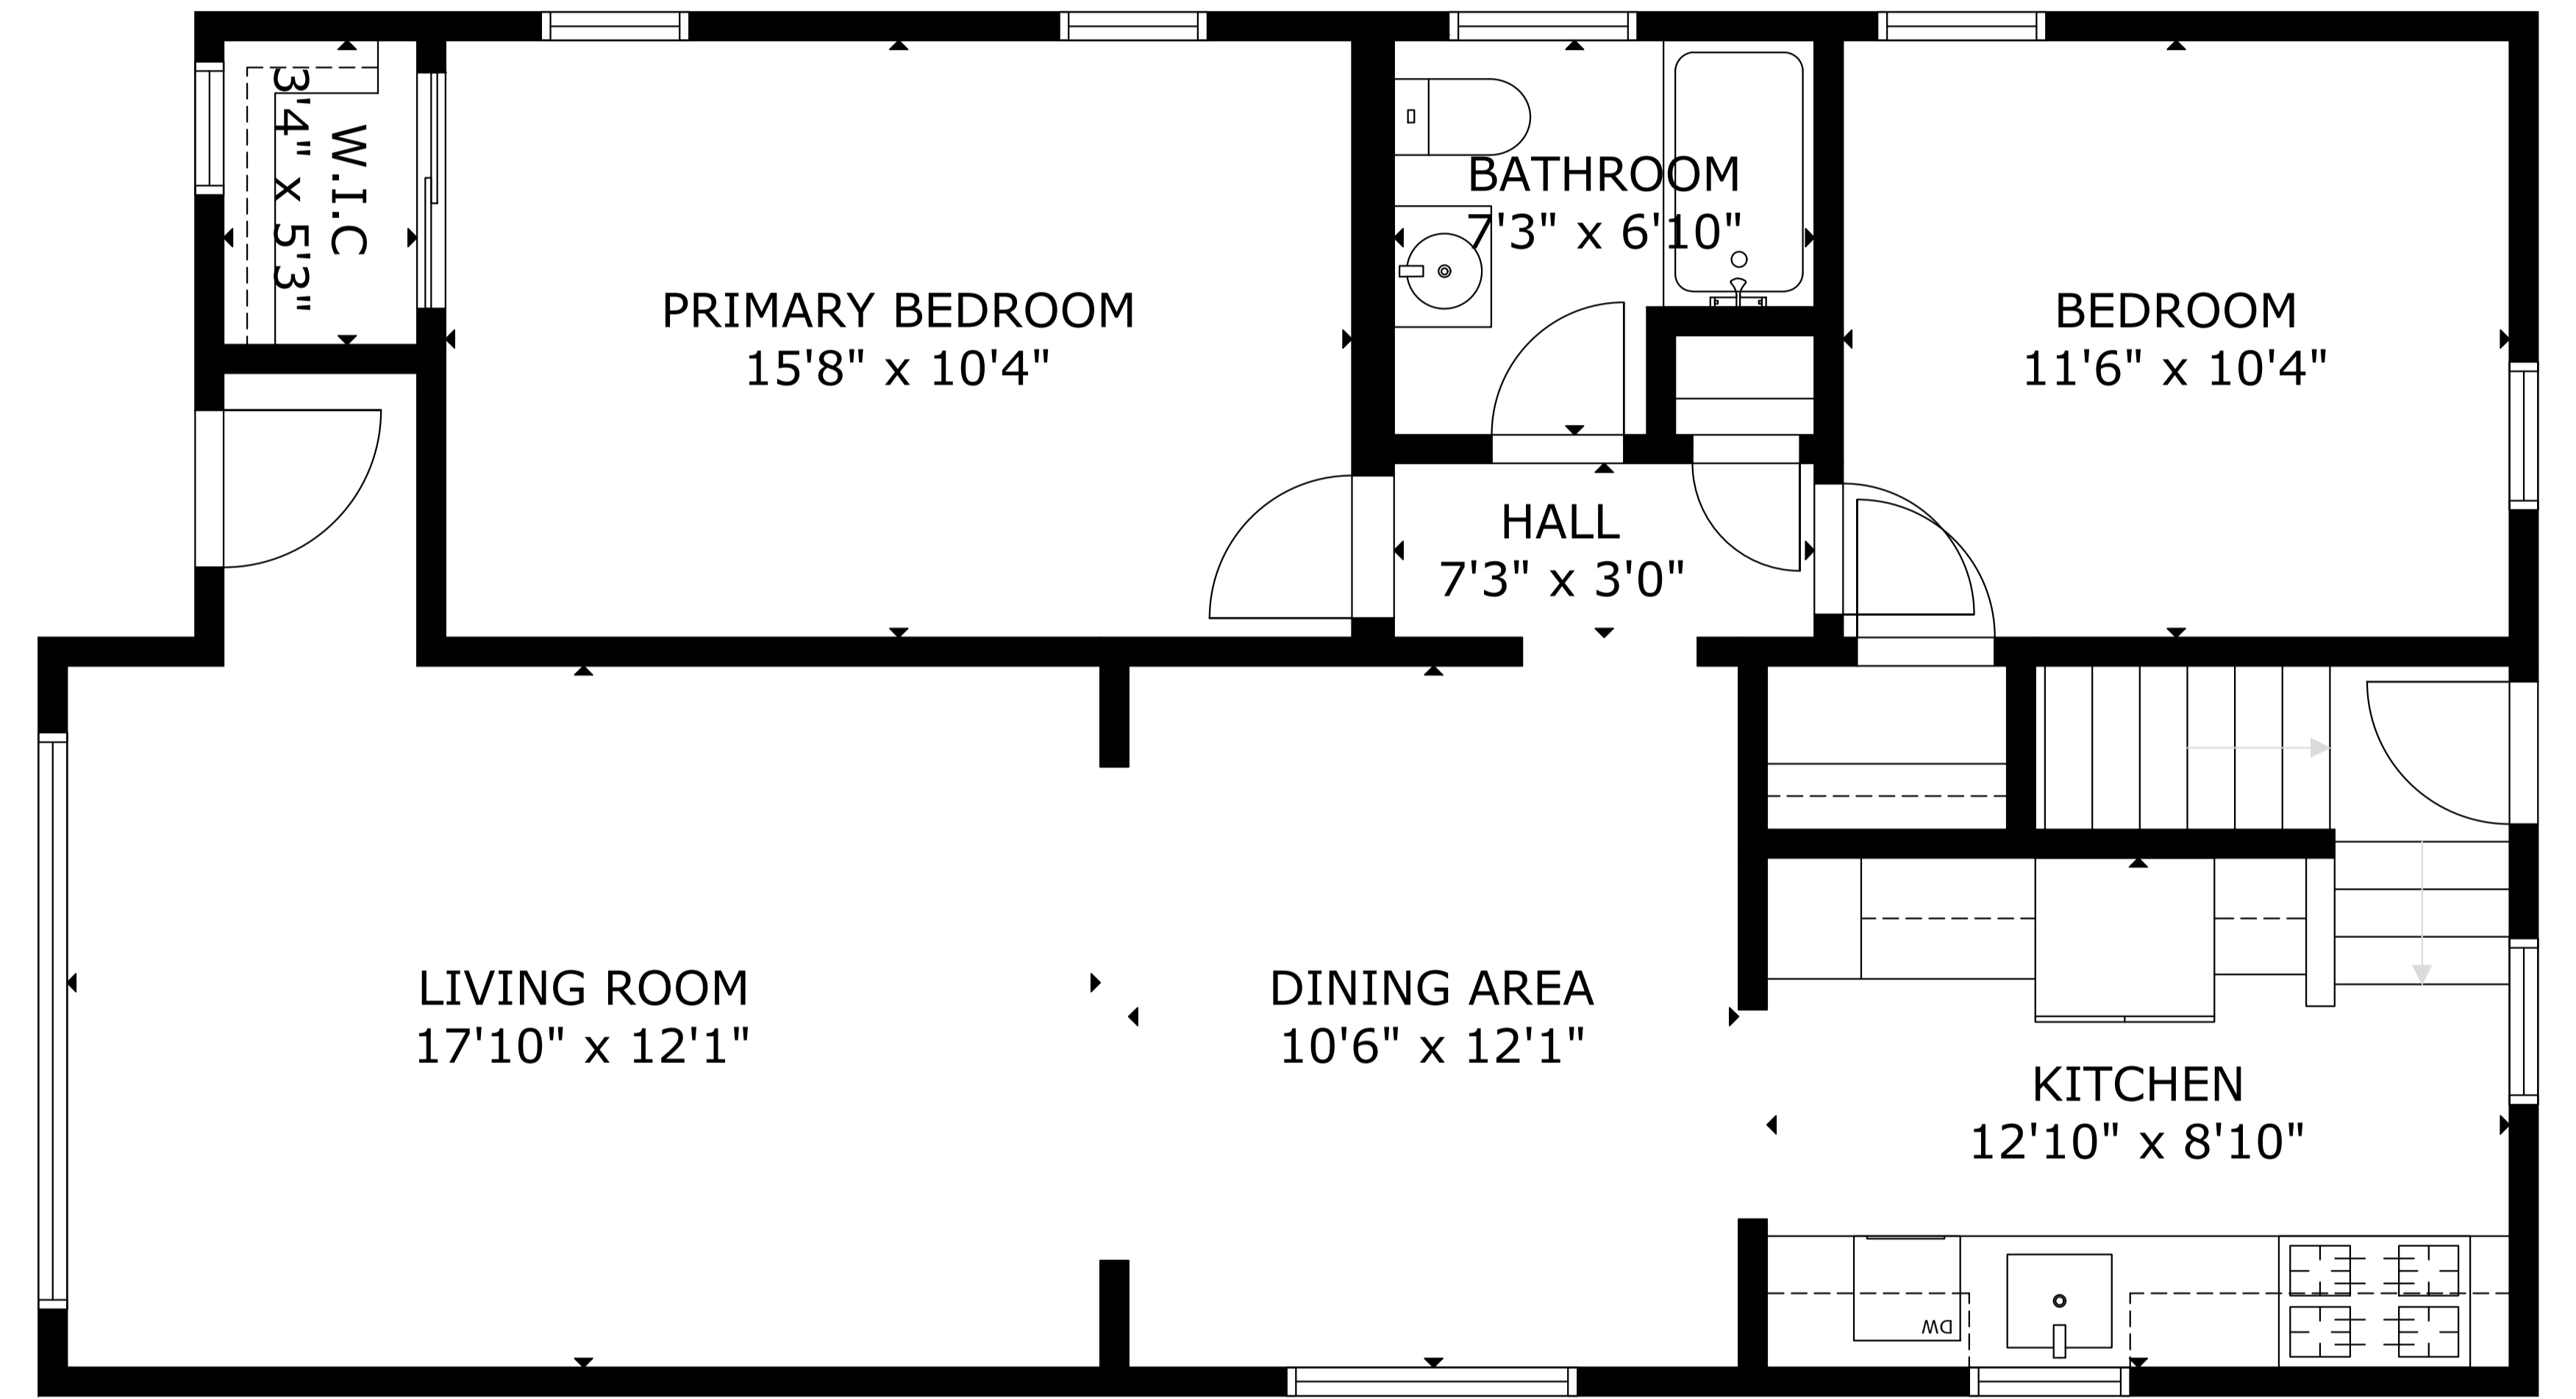

FLOOR 1

FLOOR 2

GROSS INTERNAL AREA
 TOTAL: 1,891 sq ft
 FLOOR 1: 955 sq ft, FLOOR 2: 936 sq ft
 SIZE AND DIMENSIONS ARE APPROXIMATE, ACTUAL MAY VARY