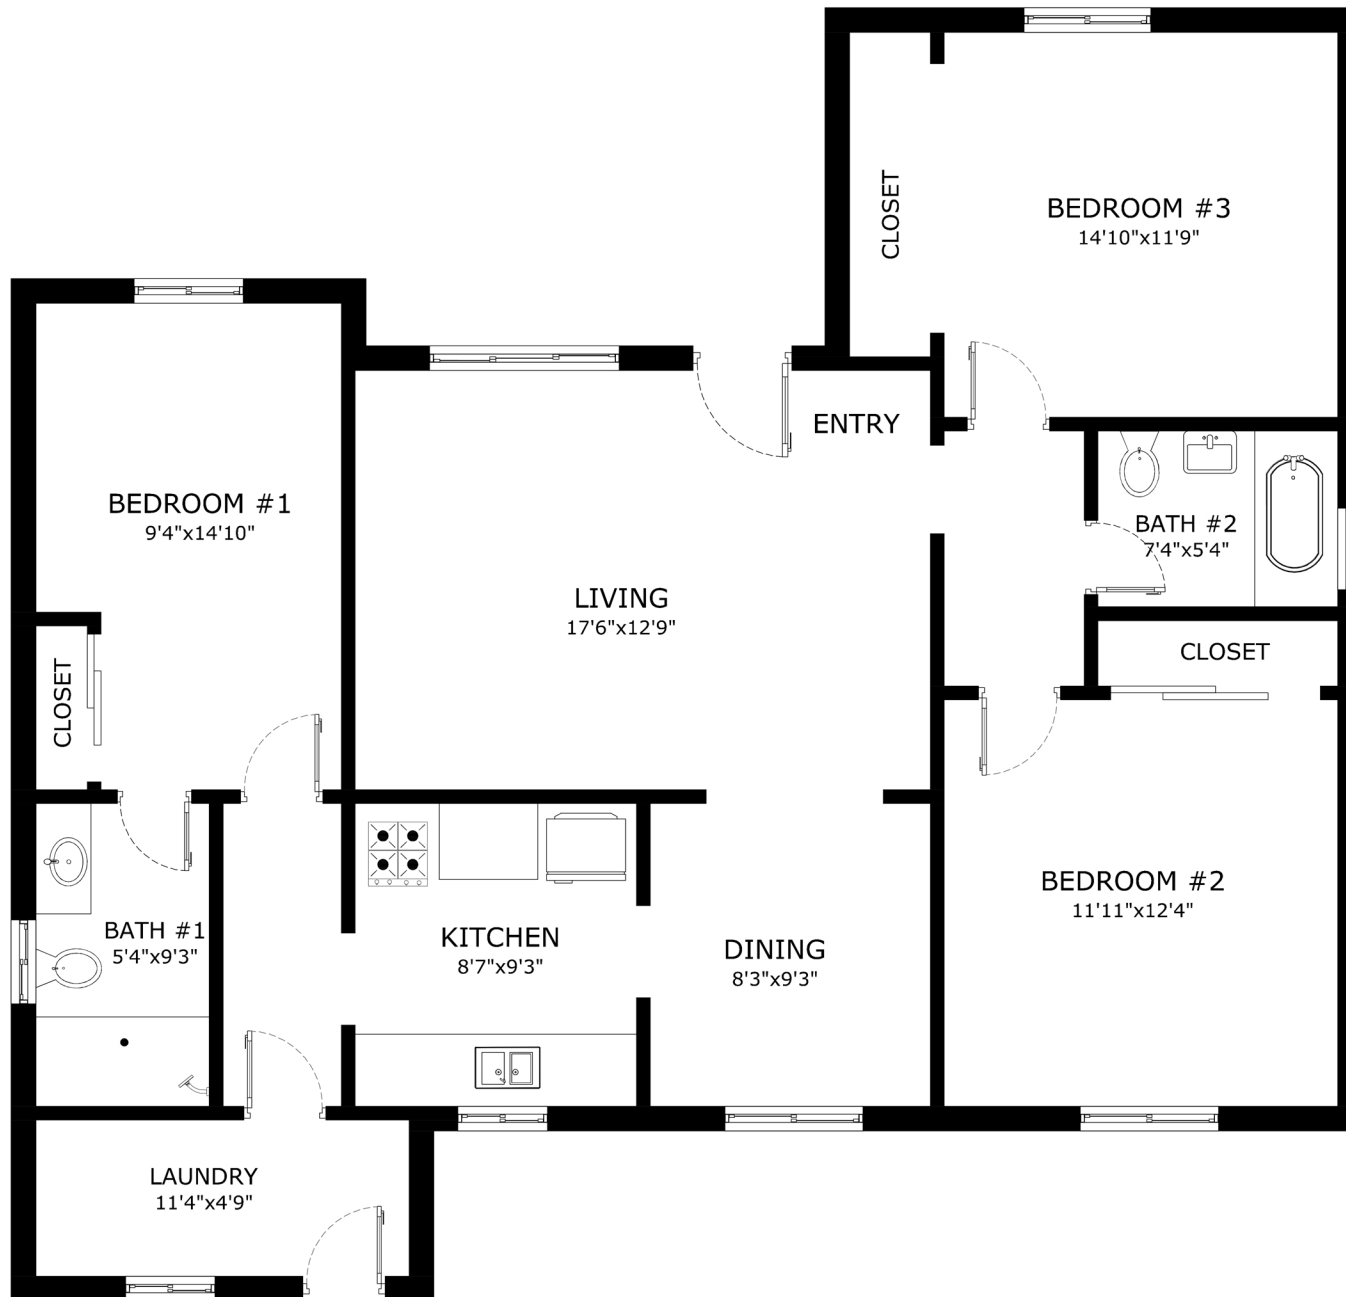

ADDRESS: 319 Ghormley Ave Oakland CA 94603.

MAIN LEVEL

'This floor plan is for illustration purposes only and is not intended to provide precise layout or measurements of the home. Potential buyers should investigate these issues to their own satisfaction.'