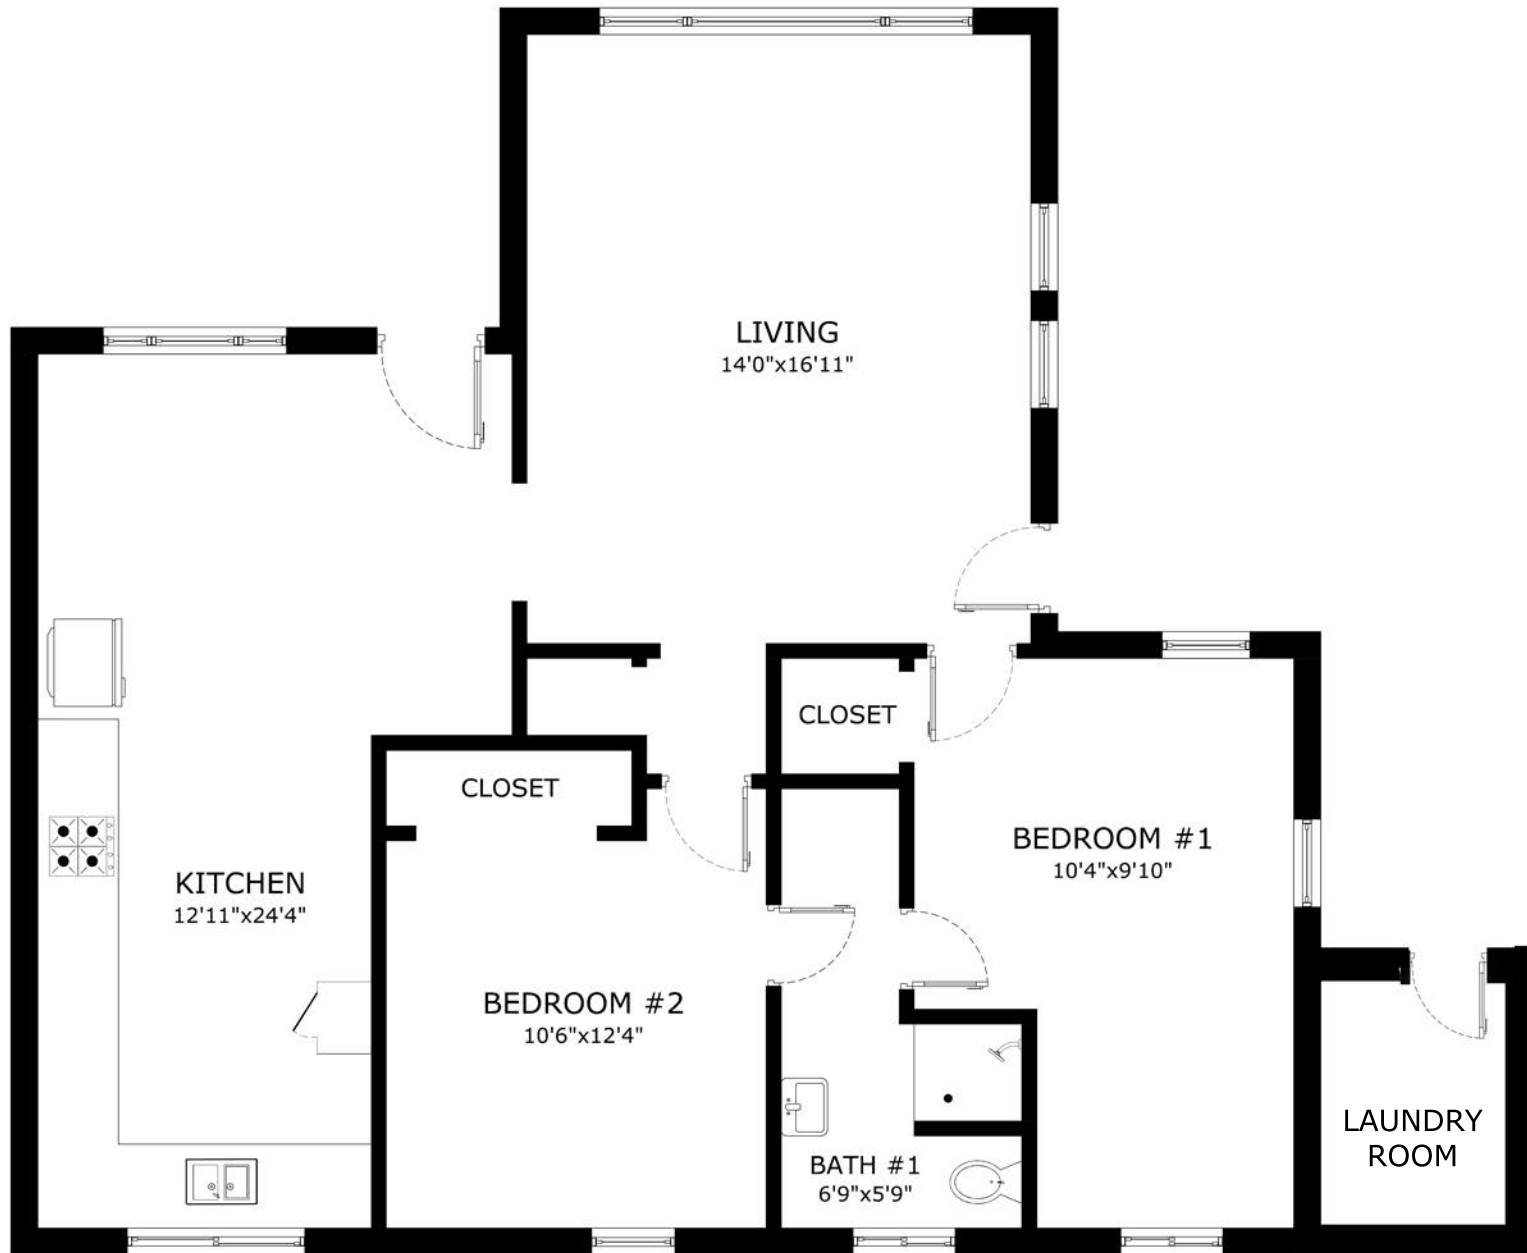

ADDRESS: 4330 Pampas Ave, Oakland, CA 94619.

MAIN LEVEL

'This floor plan is for illustration purposes only and is not intended to provide precise layout or measurements of the home. Potential buyers should investigate these issues to their own satisfaction.'