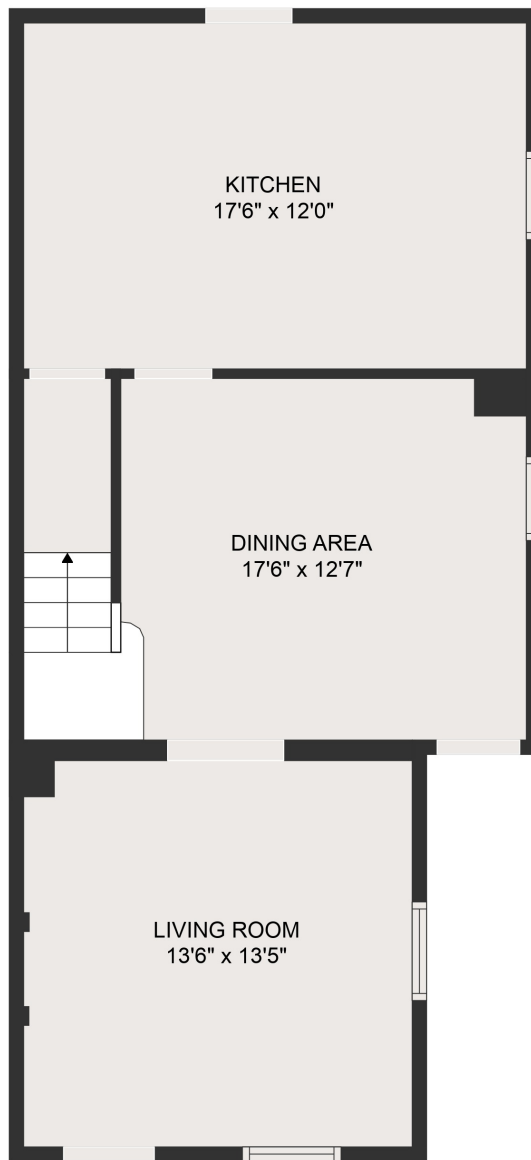

FLOOR 1

FLOOR 2

GROSS INTERNAL AREA
 FLOOR 1: 627 sq. ft, FLOOR 2: 628 sq. ft
 TOTAL: 1255 sq. ft
 MEASUREMENTS ARE DEEMED HIGHLY RELIABLE BUT NOT GUARANTEED.

GROSS INTERNAL AREA

FLOOR 1: 627 sq. ft, FLOOR 2: 628 sq. ft

TOTAL: 1255 sq. ft

MEASUREMENTS ARE DEEMED HIGHLY RELIABLE BUT NOT GUARANTEED.

GROSS INTERNAL AREA
FLOOR 1: 627 sq. ft, FLOOR 2: 628 sq. ft
TOTAL: 1255 sq. ft

MEASUREMENTS ARE DEEMED HIGHLY RELIABLE BUT NOT GUARANTEED.