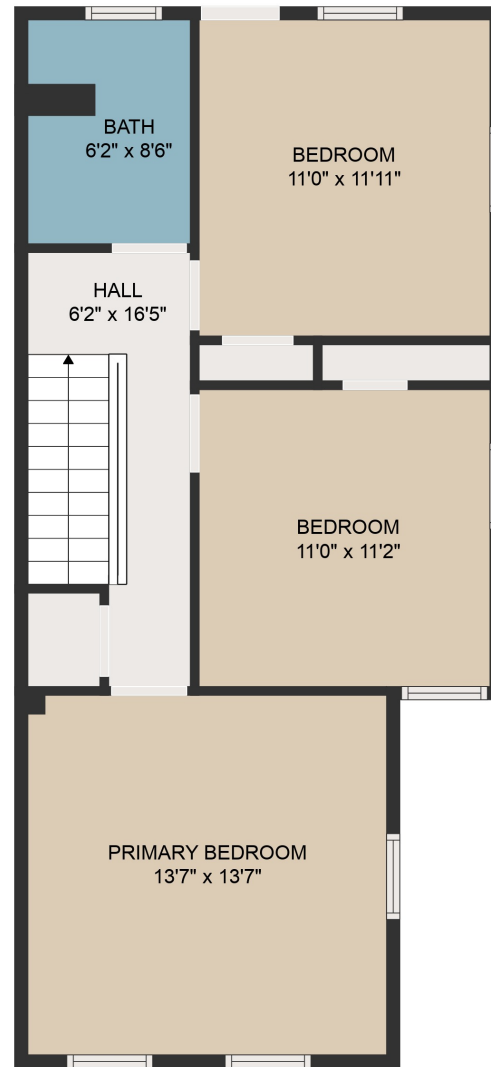

FLOOR 1

FLOOR 2

GROSS INTERNAL AREA
 FLOOR 1: 627 sq. ft, FLOOR 2: 628 sq. ft
 TOTAL: 1255 sq. ft
 MEASUREMENTS ARE DEEMED HIGHLY RELIABLE BUT NOT GUARANTEED.

GROSS INTERNAL AREA

FLOOR 1: 627 sq. ft, FLOOR 2: 628 sq. ft

TOTAL: 1255 sq. ft

MEASUREMENTS ARE DEEMED HIGHLY RELIABLE BUT NOT GUARANTEED.

GROSS INTERNAL AREA
FLOOR 1: 627 sq. ft, FLOOR 2: 628 sq. ft
TOTAL: 1255 sq. ft

MEASUREMENTS ARE DEEMED HIGHLY RELIABLE BUT NOT GUARANTEED.