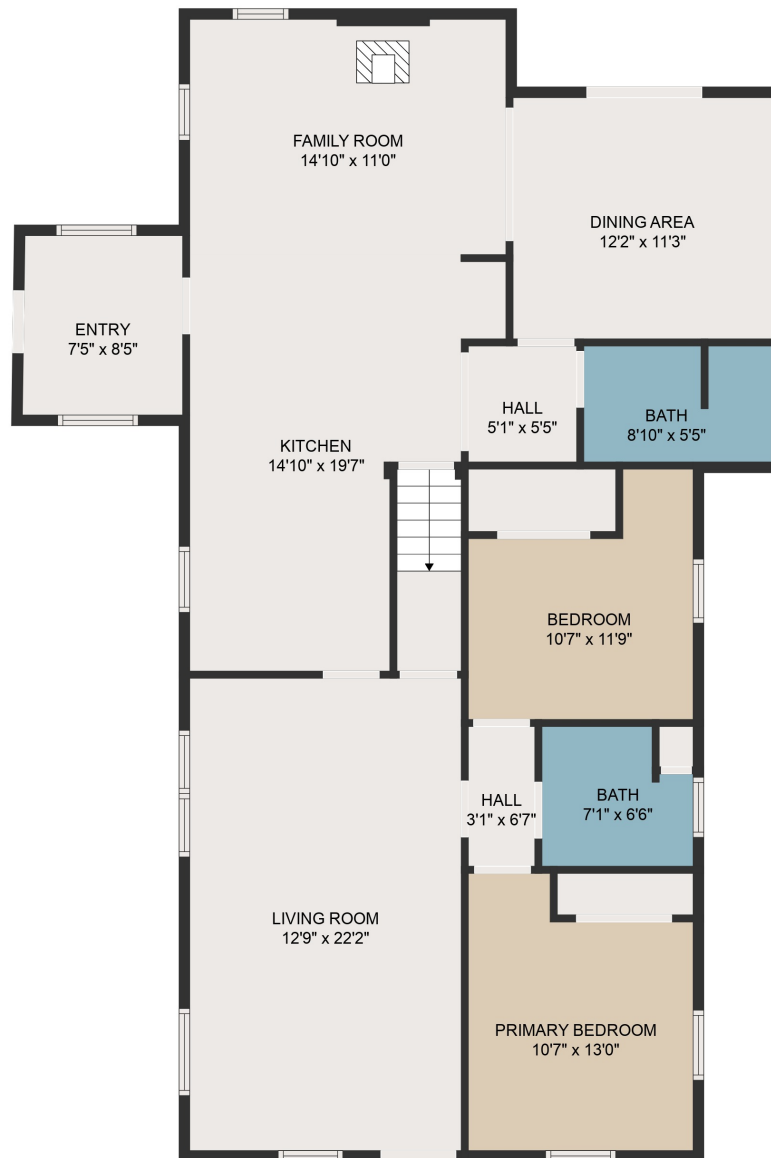

FLOOR 1

FLOOR 2

GROSS INTERNAL AREA  
 FLOOR 1: 1351 sq. ft, FLOOR 2: 348 sq. ft  
 TOTAL: 1699 sq. ft  
 MEASUREMENTS ARE DEEMED HIGHLY RELIABLE BUT NOT GUARANTEED.

ROOM  
11'2" x 31'2"

GROSS INTERNAL AREA  
FLOOR 1: 1351 sq. ft, FLOOR 2: 348 sq. ft  
TOTAL: 1699 sq. ft  
MEASUREMENTS ARE DEEMED HIGHLY RELIABLE BUT NOT GUARANTEED.

GROSS INTERNAL AREA  
FLOOR 1: 1351 sq. ft, FLOOR 2: 348 sq. ft  
TOTAL: 1699 sq. ft  
MEASUREMENTS ARE DEEMED HIGHLY RELIABLE BUT NOT GUARANTEED.