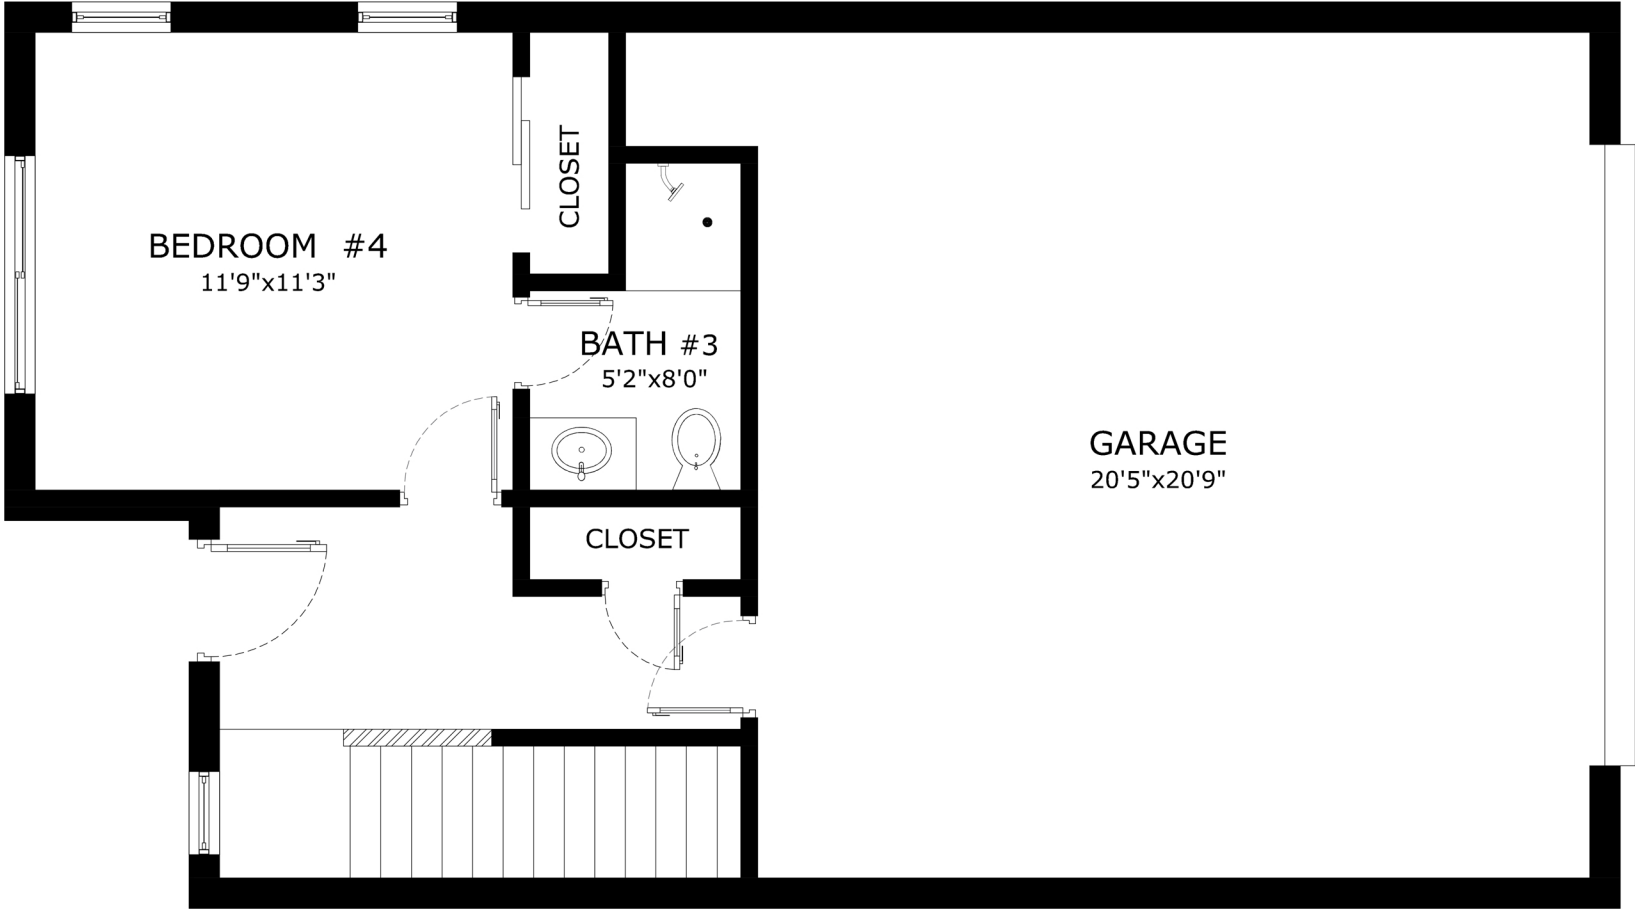

ADDRESS: 378 Hansen Terrace, Scotts Valley, CA 95066.

FIRST FLOOR

'This floor plan is for illustration purposes only and is not intended to provide precise layout or measurements of the home. Potential buyers should investigate these issues to their own satisfaction.'