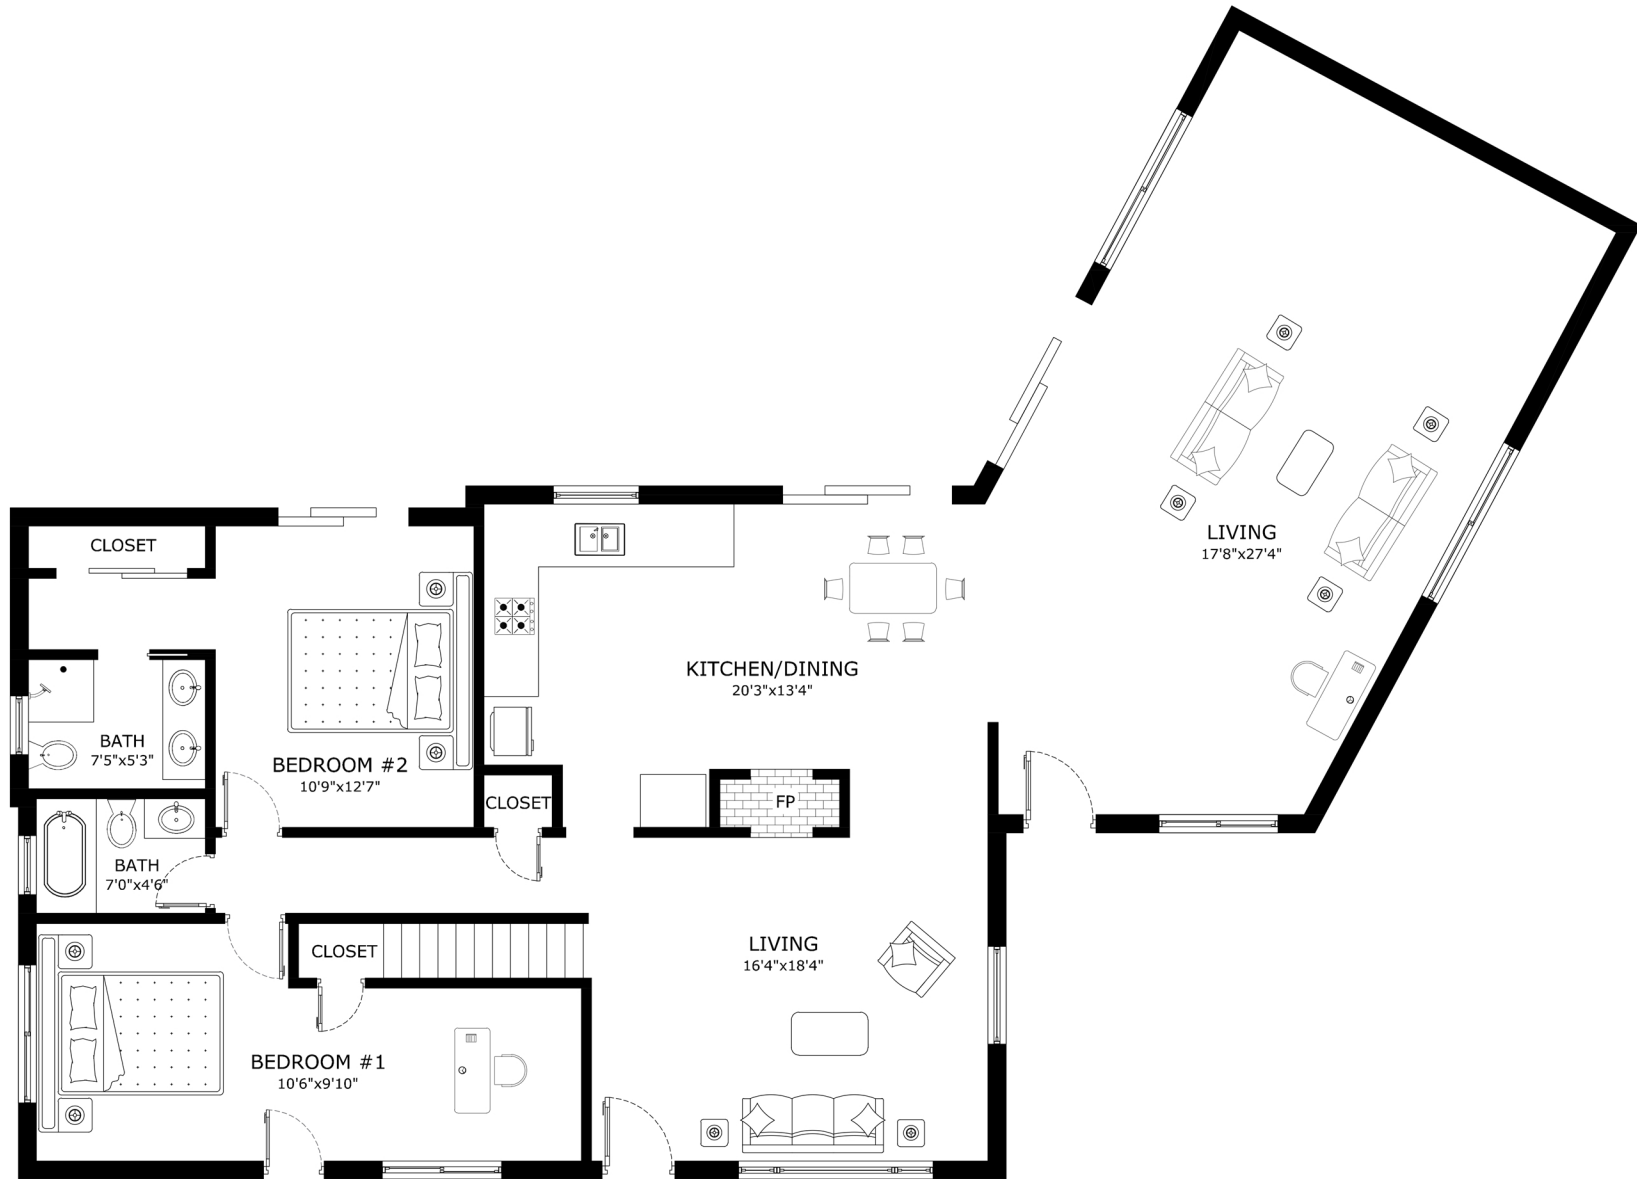

ADDRESS: 4806 Montreal Ct San Jose CA 95130 United States.

FIRST FLOOR

'This floor plan is for illustration purposes only and is not intended to provide precise layout or measurements of the home. Potential buyers should investigate these issues to their own satisfaction.'