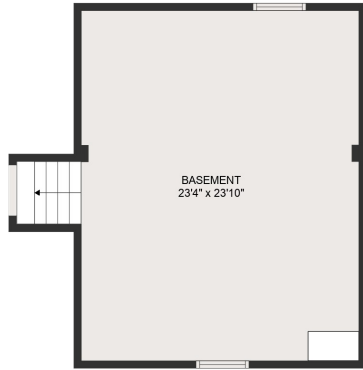

FLOOR 4

FLOOR 3

FLOOR 1

FLOOR 2

TOTAL: 3343 sq. ft

Below Ground: 470 sq. ft, Below Ground: 627 sq. ft, FLOOR 3: 1605 sq. ft, FLOOR 4: 641 sq. ft
 EXCLUDED AREAS: FIREPLACE: 9 sq. ft, GARAGE: 1448 sq. ft

MEASUREMENTS ARE DEEMED HIGHLY RELIABLE BUT NOT GUARANTEED.

TOTAL: 3343 sq. ft

Below Ground: 470 sq. ft, Below Ground: 627 sq. ft, FLOOR 3: 1605 sq. ft, FLOOR 4: 641 sq. ft
EXCLUDED AREAS: FIREPLACE: 9 sq. ft, GARAGE: 1448 sq. ft

MEASUREMENTS ARE DEEMED HIGHLY RELIABLE BUT NOT GUARANTEED.