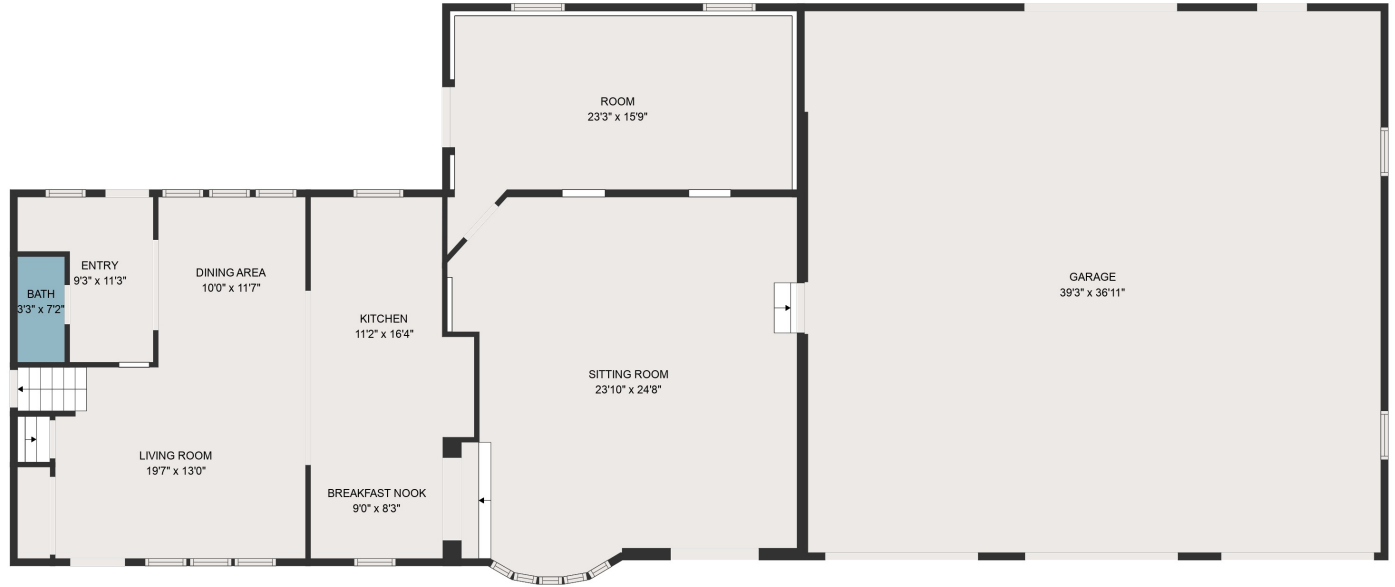

FLOOR 4

FLOOR 3

FLOOR 1

FLOOR 2

TOTAL: 3343 sq. ft

Below Ground: 470 sq. ft, Below Ground: 627 sq. ft, FLOOR 3: 1605 sq. ft, FLOOR 4: 641 sq. ft
 EXCLUDED AREAS: FIREPLACE: 9 sq. ft, GARAGE: 1448 sq. ft

MEASUREMENTS ARE DEEMED HIGHLY RELIABLE BUT NOT GUARANTEED.

TOTAL: 3343 sq. ft

Below Ground: 470 sq. ft, Below Ground: 627 sq. ft, FLOOR 3: 1605 sq. ft, FLOOR 4: 641 sq. ft
EXCLUDED AREAS: FIREPLACE: 9 sq. ft, GARAGE: 1448 sq. ft

MEASUREMENTS ARE DEEMED HIGHLY RELIABLE BUT NOT GUARANTEED.