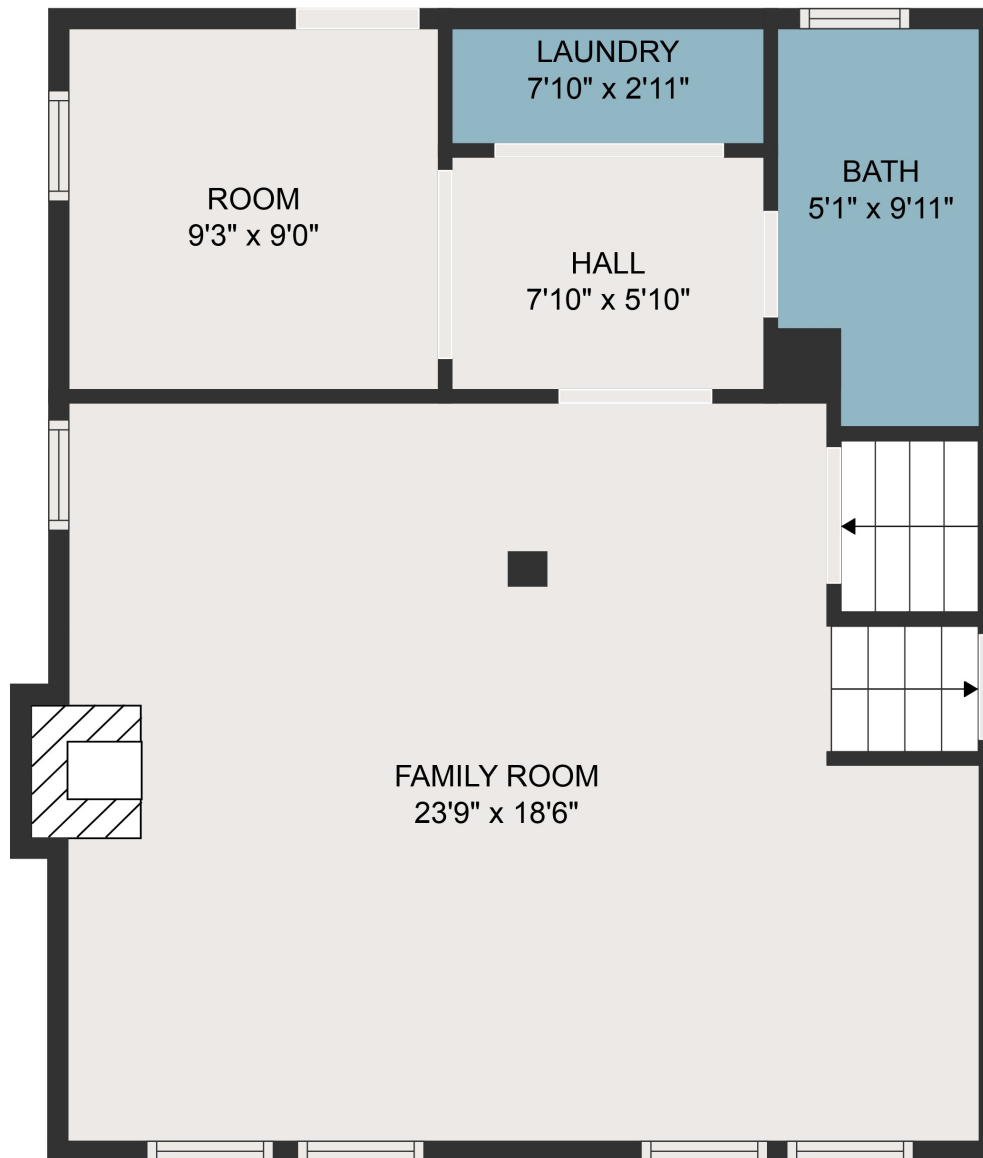

FLOOR 4

FLOOR 3

FLOOR 1

FLOOR 2

TOTAL: 3343 sq. ft

Below Ground: 470 sq. ft, Below Ground: 627 sq. ft, FLOOR 3: 1605 sq. ft, FLOOR 4: 641 sq. ft
 EXCLUDED AREAS: FIREPLACE: 9 sq. ft, GARAGE: 1448 sq. ft

MEASUREMENTS ARE DEEMED HIGHLY RELIABLE BUT NOT GUARANTEED.

TOTAL: 3343 sq. ft

Below Ground: 470 sq. ft, Below Ground: 627 sq. ft, FLOOR 3: 1605 sq. ft, FLOOR 4: 641 sq. ft
EXCLUDED AREAS: FIREPLACE: 9 sq. ft, GARAGE: 1448 sq. ft

MEASUREMENTS ARE DEEMED HIGHLY RELIABLE BUT NOT GUARANTEED.