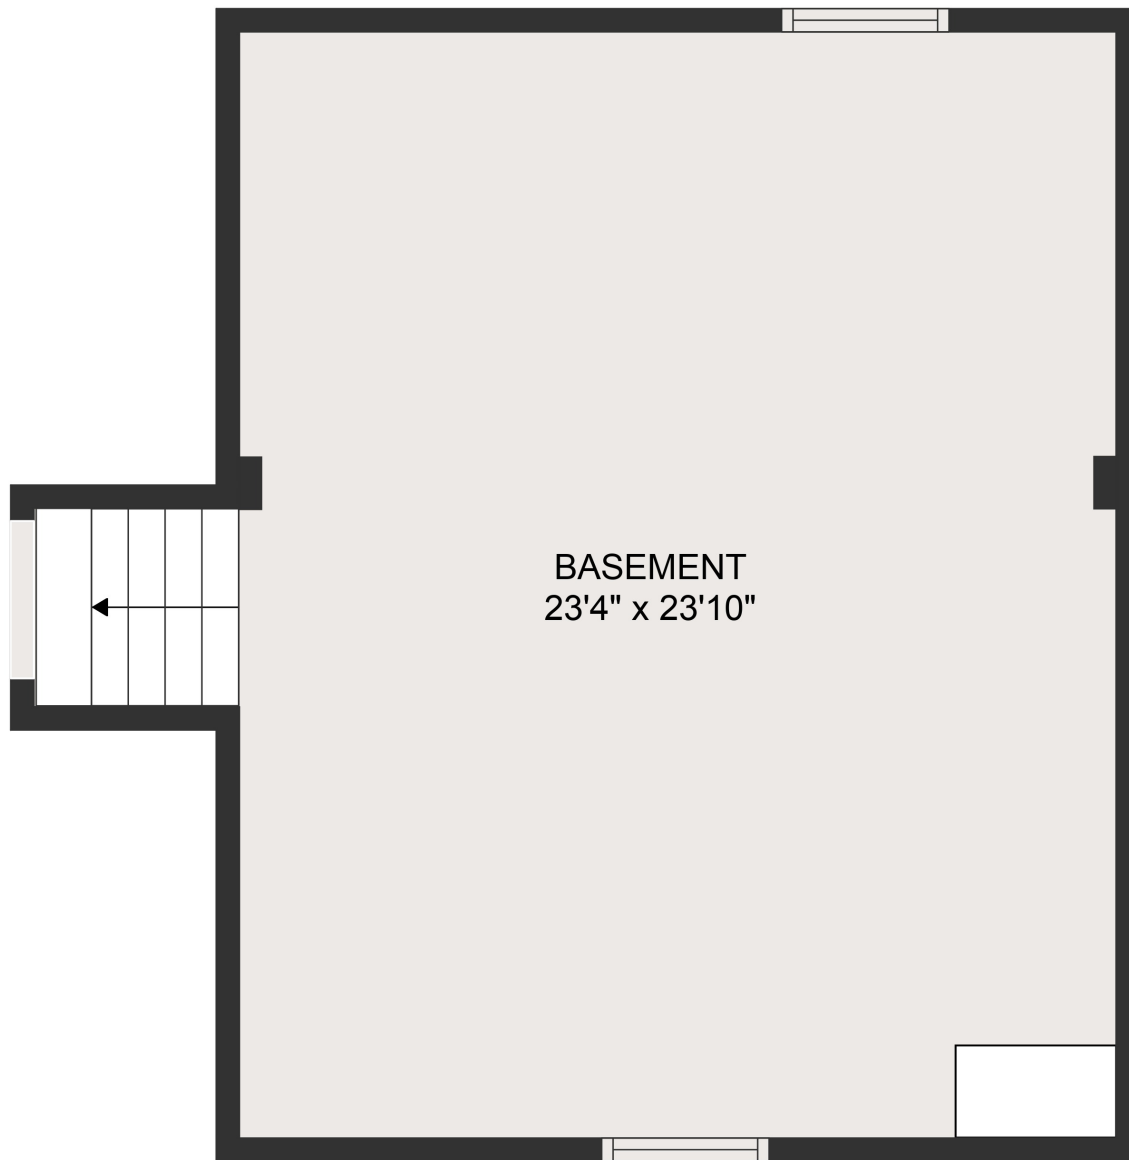

TOTAL: 3343 sq. ft

Below Ground: 470 sq. ft, Below Ground: 627 sq. ft, FLOOR 3: 1605 sq. ft, FLOOR 4: 641 sq. ft
EXCLUDED AREAS: FIREPLACE: 9 sq. ft, GARAGE: 1448 sq. ft

MEASUREMENTS ARE DEEMED HIGHLY RELIABLE BUT NOT GUARANTEED.