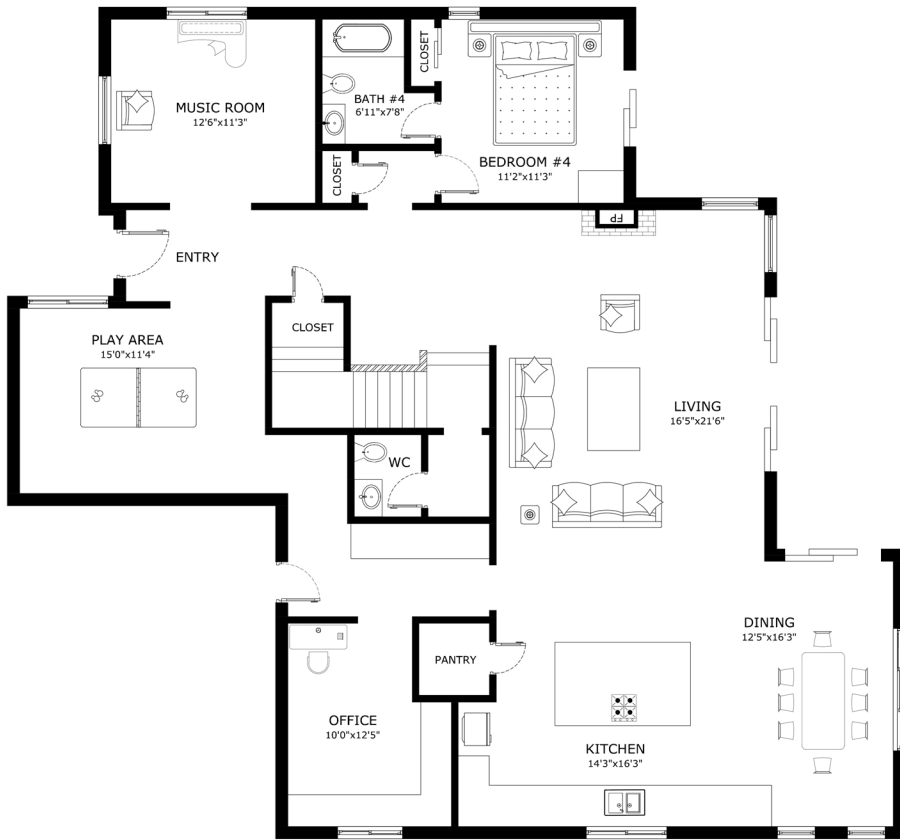

ADDRESS: 842 Cannondale Ct, San Marcos, CA 92078.

FIRST FLOOR

SECOND FLOOR

This floor plan is for illustration purposes only and is not intended to provide precise layout or measurements of the home. Potential buyers should investigate these issues to their own satisfaction.