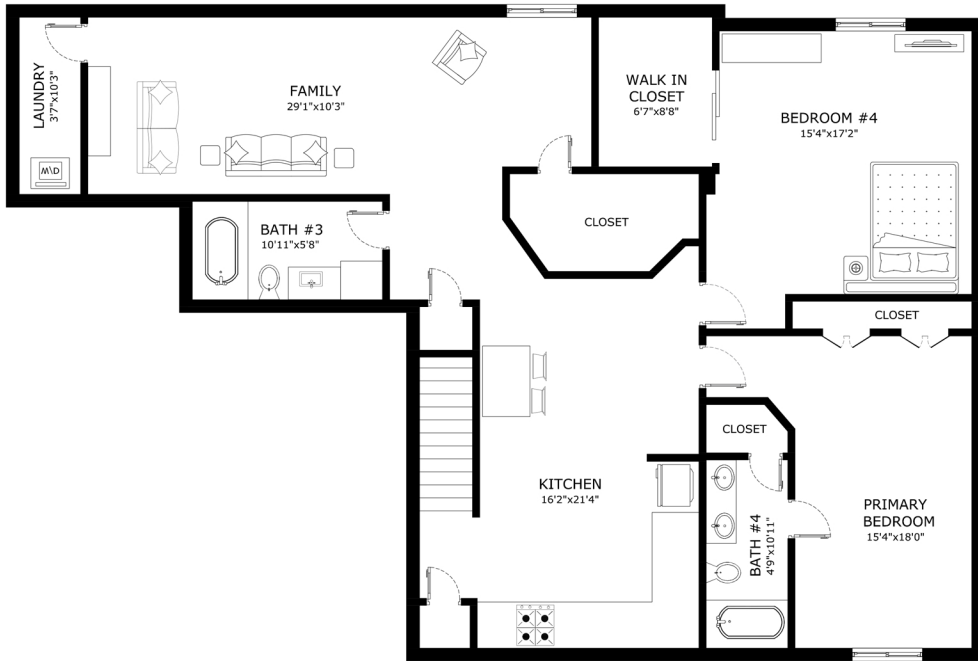

ADDRESS: 23975 E Arizona pl Aurora, CO 80018.

LOWER LEVEL

MAIN LEVEL

'This floor plan is for illustration purposes only and is not intended to provide precise layout or measurements of the home. Potential buyers should investigate these issues to their own satisfaction.'