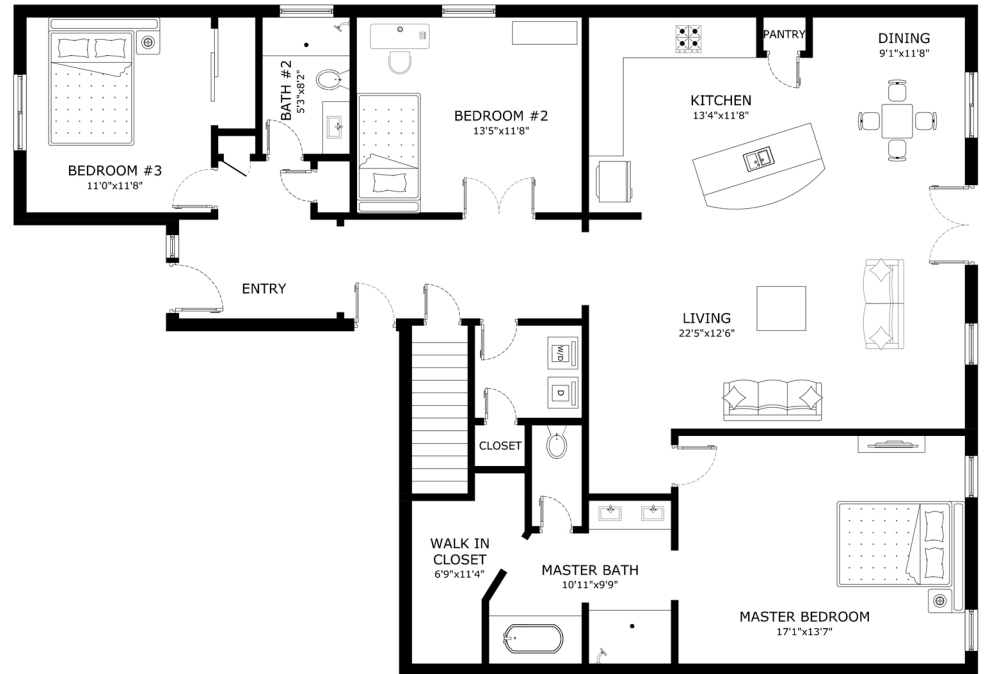

ADDRESS: 23975 E Arizona pl Aurora, CO 80018.

LOWER LEVEL

MAIN LEVEL

'This floor plan is for illustration purposes only and is not intended to provide precise layout or measurements of the home. Potential buyers should investigate these issues to their own satisfaction.'