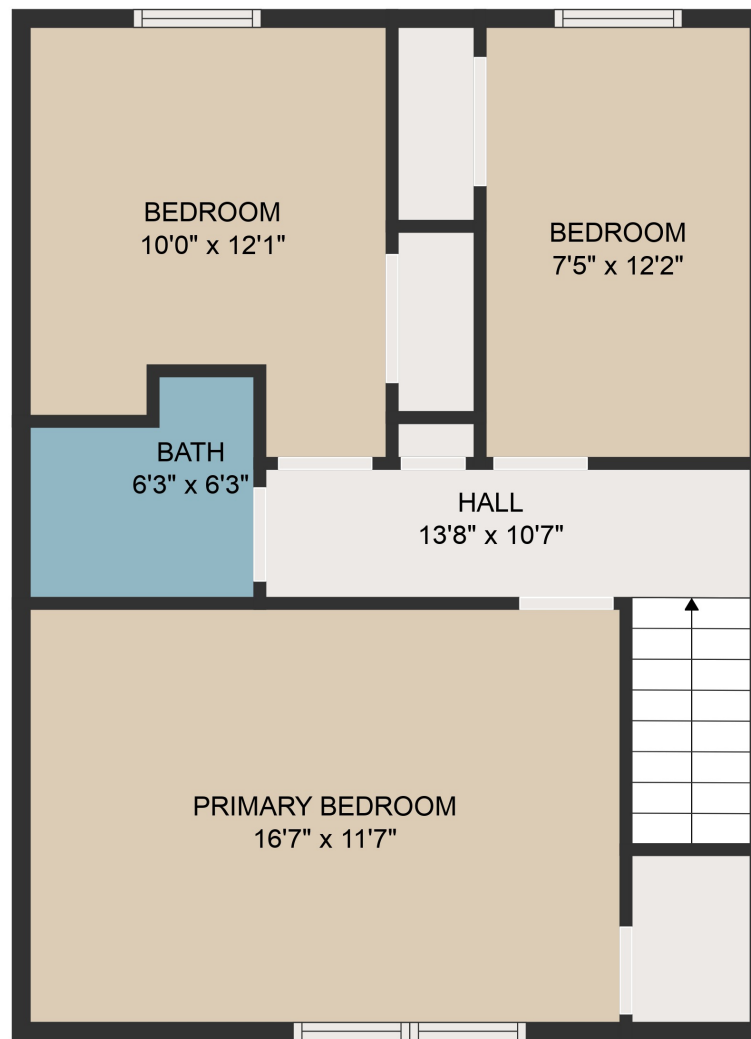

FLOOR 1

FLOOR 2

GROSS INTERNAL AREA
 FLOOR 1: 526 sq. ft, FLOOR 2: 570 sq. ft
 TOTAL: 1096 sq. ft

MEASUREMENTS ARE DEEMED HIGHLY RELIABLE BUT NOT GUARANTEED.

GROSS INTERNAL AREA
FLOOR 1: 526 sq. ft, FLOOR 2: 570 sq. ft
TOTAL: 1096 sq. ft
MEASUREMENTS ARE DEEMED HIGHLY RELIABLE BUT NOT GUARANTEED.

GROSS INTERNAL AREA
FLOOR 1: 526 sq. ft, FLOOR 2: 570 sq. ft
TOTAL: 1096 sq. ft
MEASUREMENTS ARE DEEMED HIGHLY RELIABLE BUT NOT GUARANTEED.