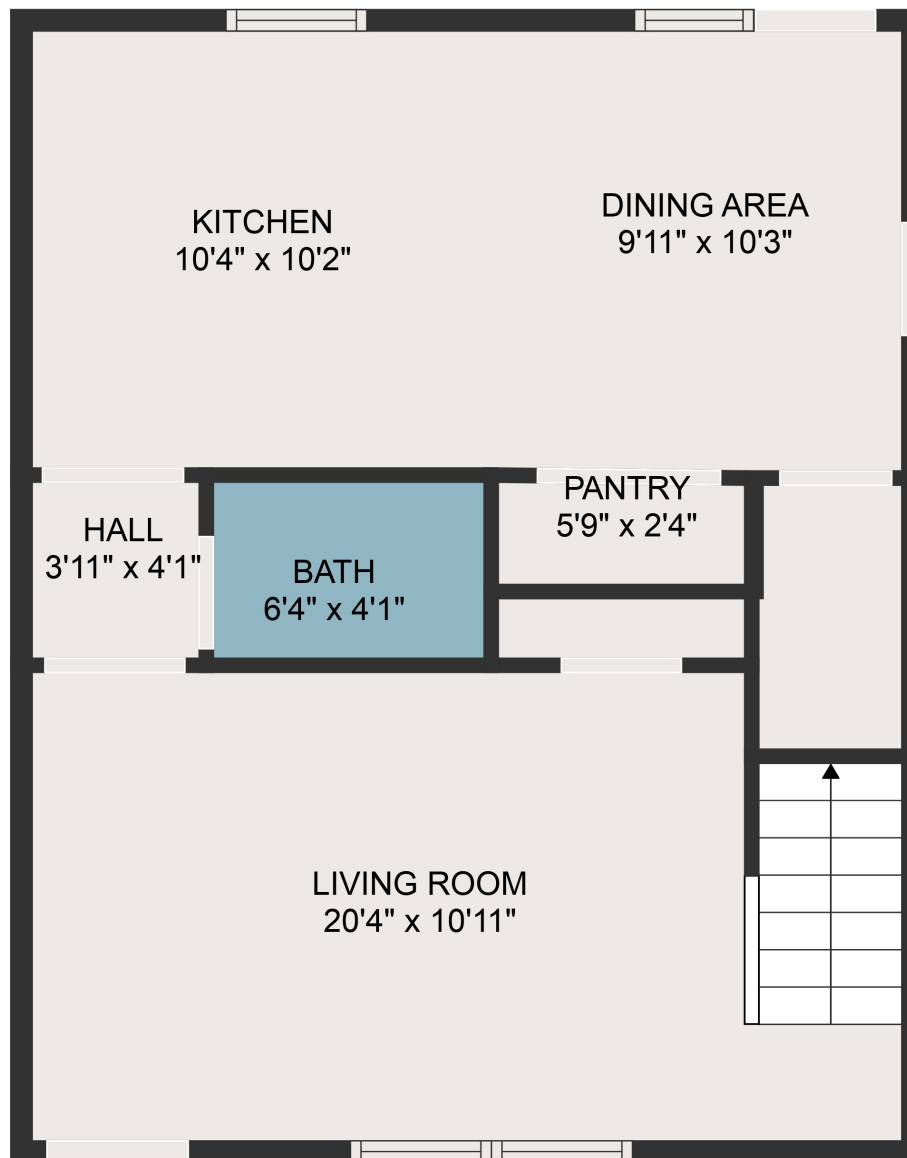

FLOOR 1

FLOOR 2

GROSS INTERNAL AREA
 FLOOR 1: 526 sq. ft, FLOOR 2: 570 sq. ft
 TOTAL: 1096 sq. ft

MEASUREMENTS ARE DEEMED HIGHLY RELIABLE BUT NOT GUARANTEED.

GROSS INTERNAL AREA
FLOOR 1: 526 sq. ft, FLOOR 2: 570 sq. ft
TOTAL: 1096 sq. ft
MEASUREMENTS ARE DEEMED HIGHLY RELIABLE BUT NOT GUARANTEED.

GROSS INTERNAL AREA
FLOOR 1: 526 sq. ft, FLOOR 2: 570 sq. ft
TOTAL: 1096 sq. ft
MEASUREMENTS ARE DEEMED HIGHLY RELIABLE BUT NOT GUARANTEED.