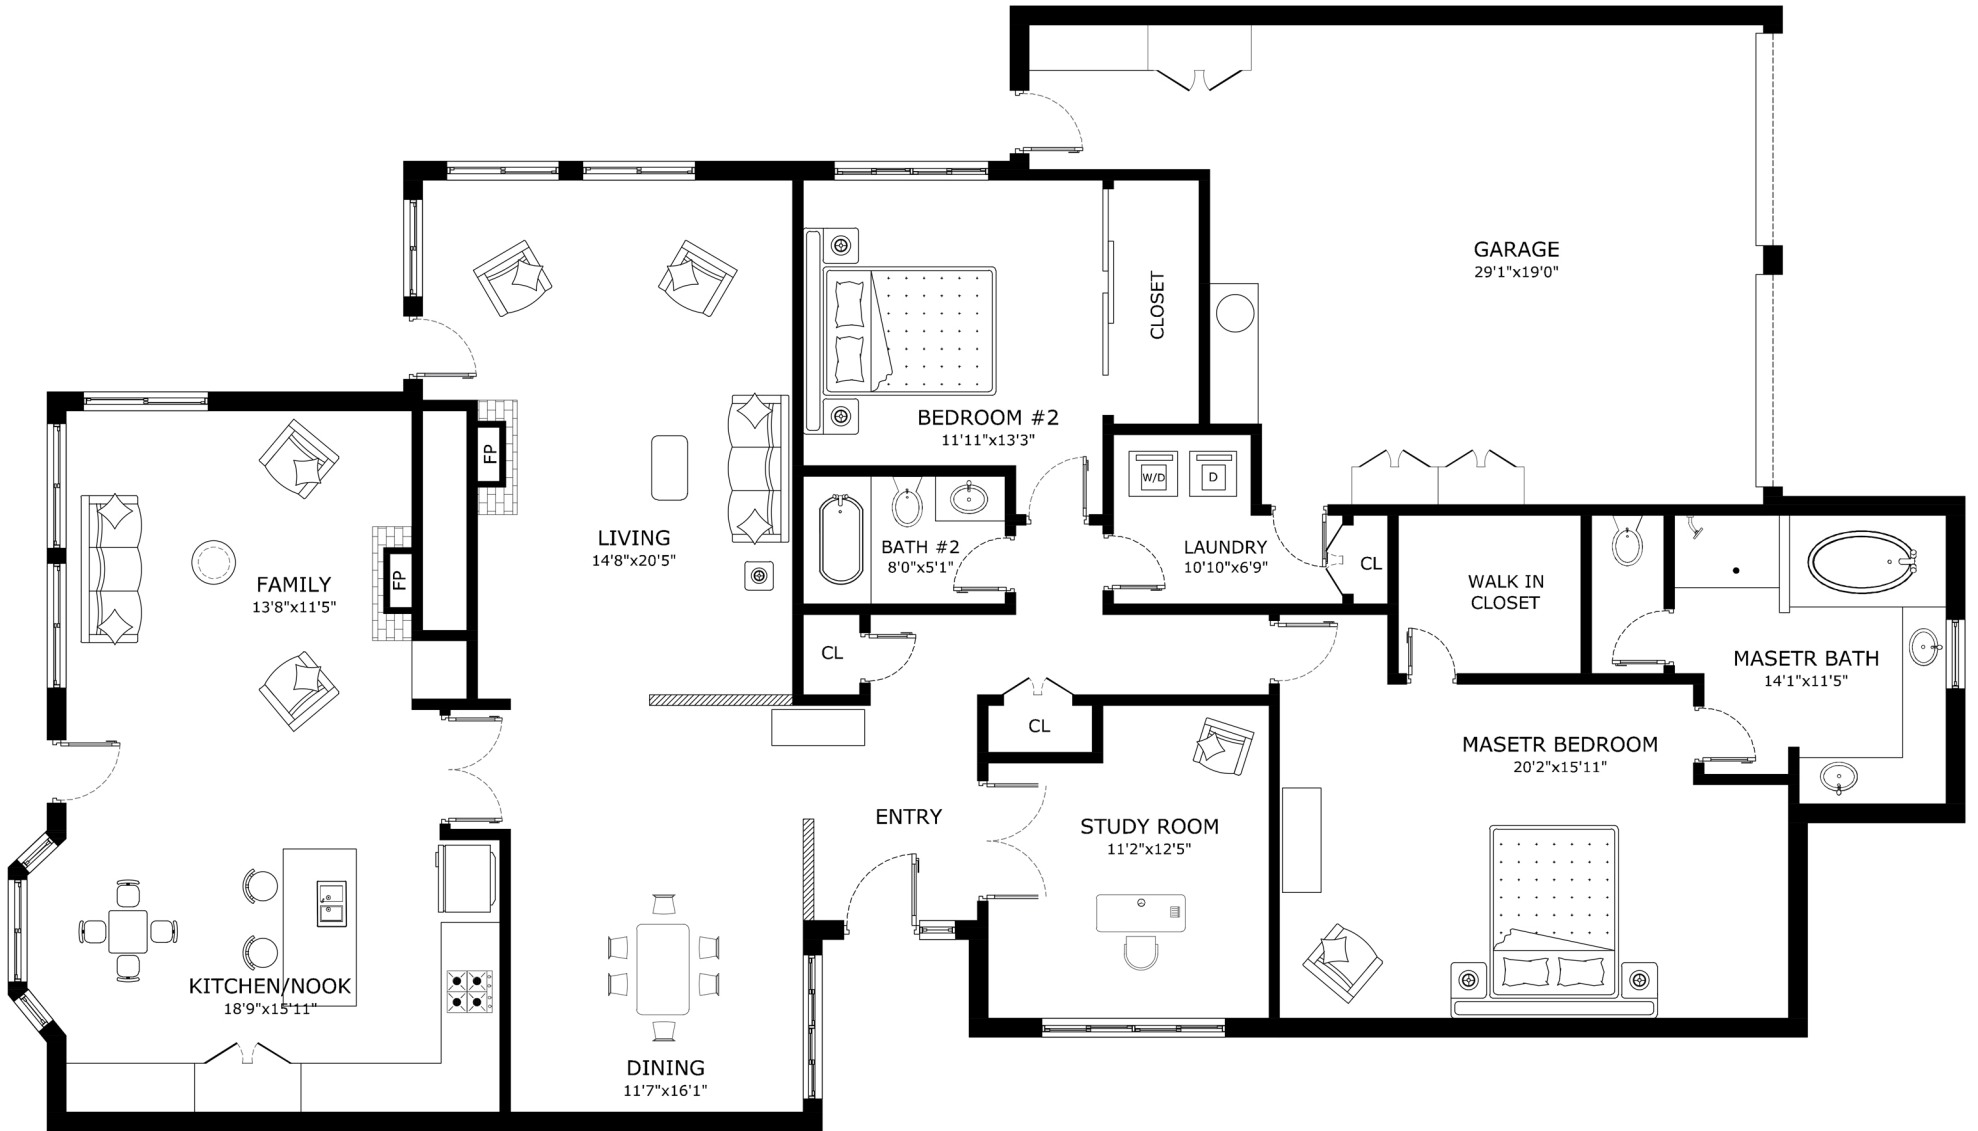

ADDRESS: 7948 Caledonia Drive San Jose, California 95135.

MAIN LEVEL

\*This floor plan is for illustration purposes only and is not intended to provide precise layout or measurements of the home. Potential buyers should investigate these issues to their own satisfaction.\*