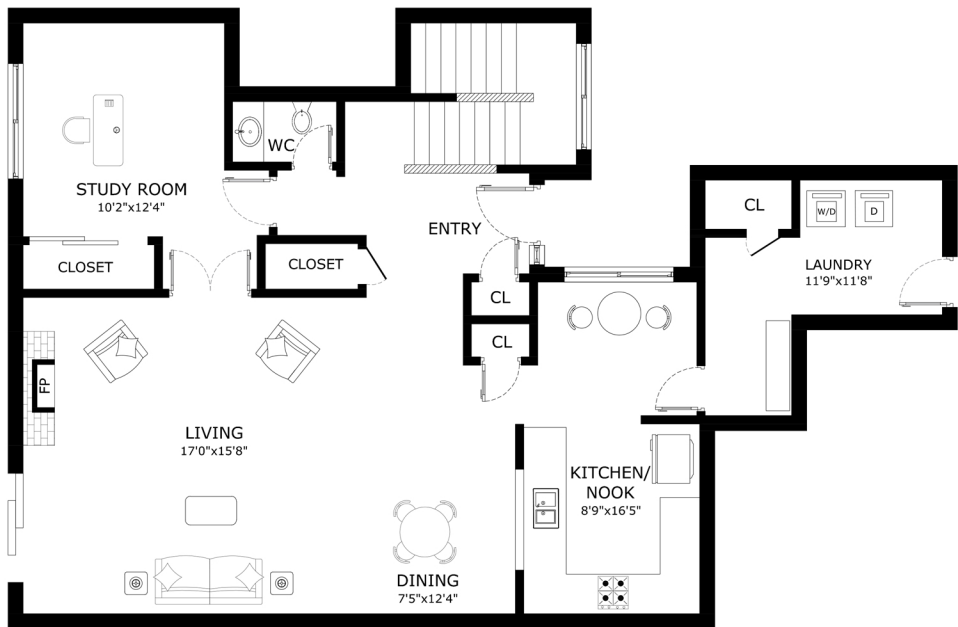

ADDRESS: 2444 Croyden Ct., Sanb Leandro, CA, 94577.

FIRST FLOOR

SECOND FLOOR