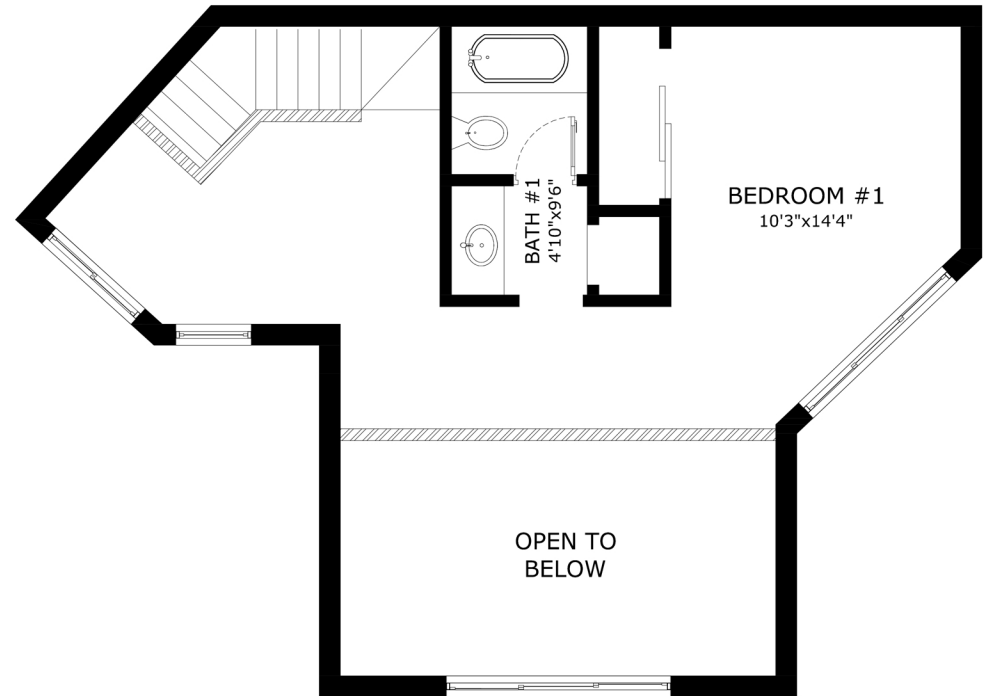

ADDRESS: 1359 Filbert St., San Francisco, CA 94109.

AREA:
First Floor= 562 Sq.Ft
Second Floor= 589 Sq.Ft

Total Area=1151 Sq.Ft

FIRST FLOOR

SECOND FLOOR