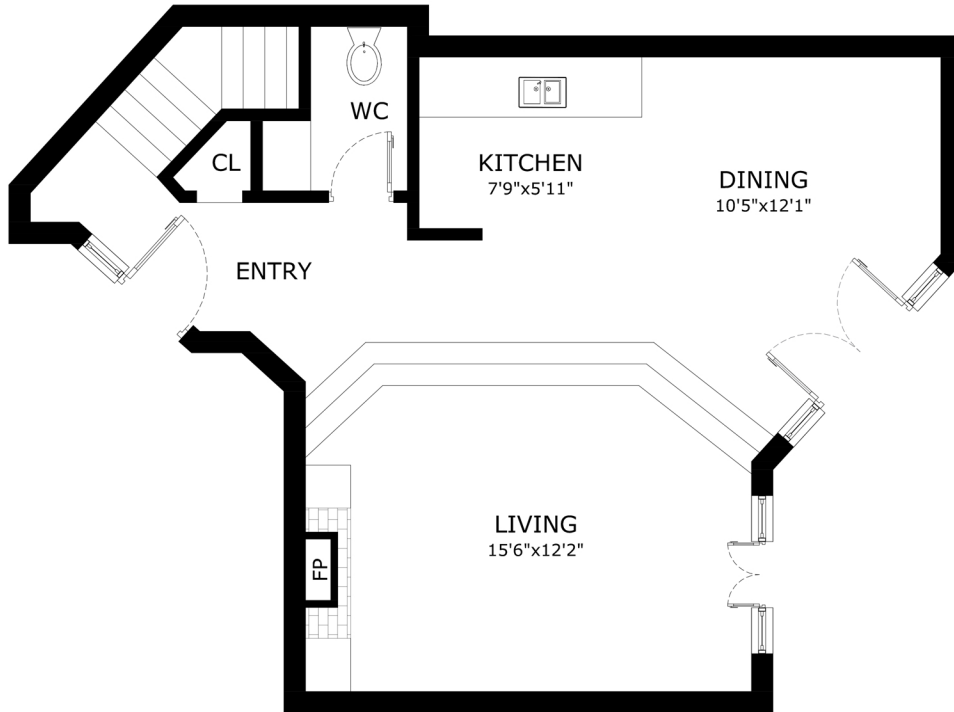

ADDRESS: 1359 Filbert St., San Francisco, CA 94109.

AREA:
First Floor= 562 Sq.Ft
Second Floor= 589 Sq.Ft

Total Area=1151 Sq.Ft

FIRST FLOOR

SECOND FLOOR