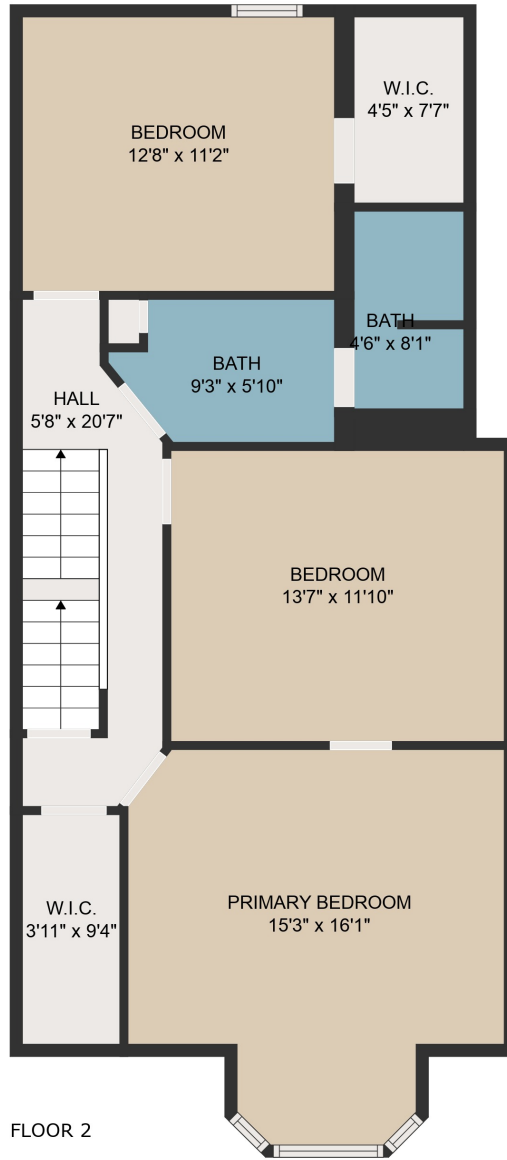

FLOOR 1

FLOOR 2

FLOOR 3

GROSS INTERNAL AREA
 FLOOR 1: 784 sq. ft, FLOOR 2: 819 sq. ft
 FLOOR 3: 488 sq. ft
 TOTAL: 2092 sq. ft

MEASUREMENTS ARE DEEMED HIGHLY RELIABLE BUT NOT GUARANTEED.

GROSS INTERNAL AREA
FLOOR 1: 784 sq. ft, FLOOR 2: 819 sq. ft
FLOOR 3: 488 sq. ft
TOTAL: 2092 sq. ft

MEASUREMENTS ARE DEEMED HIGHLY RELIABLE BUT NOT GUARANTEED.

GROSS INTERNAL AREA
 FLOOR 1: 784 sq. ft, FLOOR 2: 819 sq. ft
 FLOOR 3: 488 sq. ft
 TOTAL: 2092 sq. ft

MEASUREMENTS ARE DEEMED HIGHLY RELIABLE BUT NOT GUARANTEED.

GROSS INTERNAL AREA
FLOOR 1: 784 sq. ft, FLOOR 2: 819 sq. ft
FLOOR 3: 488 sq. ft
TOTAL: 2092 sq. ft

MEASUREMENTS ARE DEEMED HIGHLY RELIABLE BUT NOT GUARANTEED.