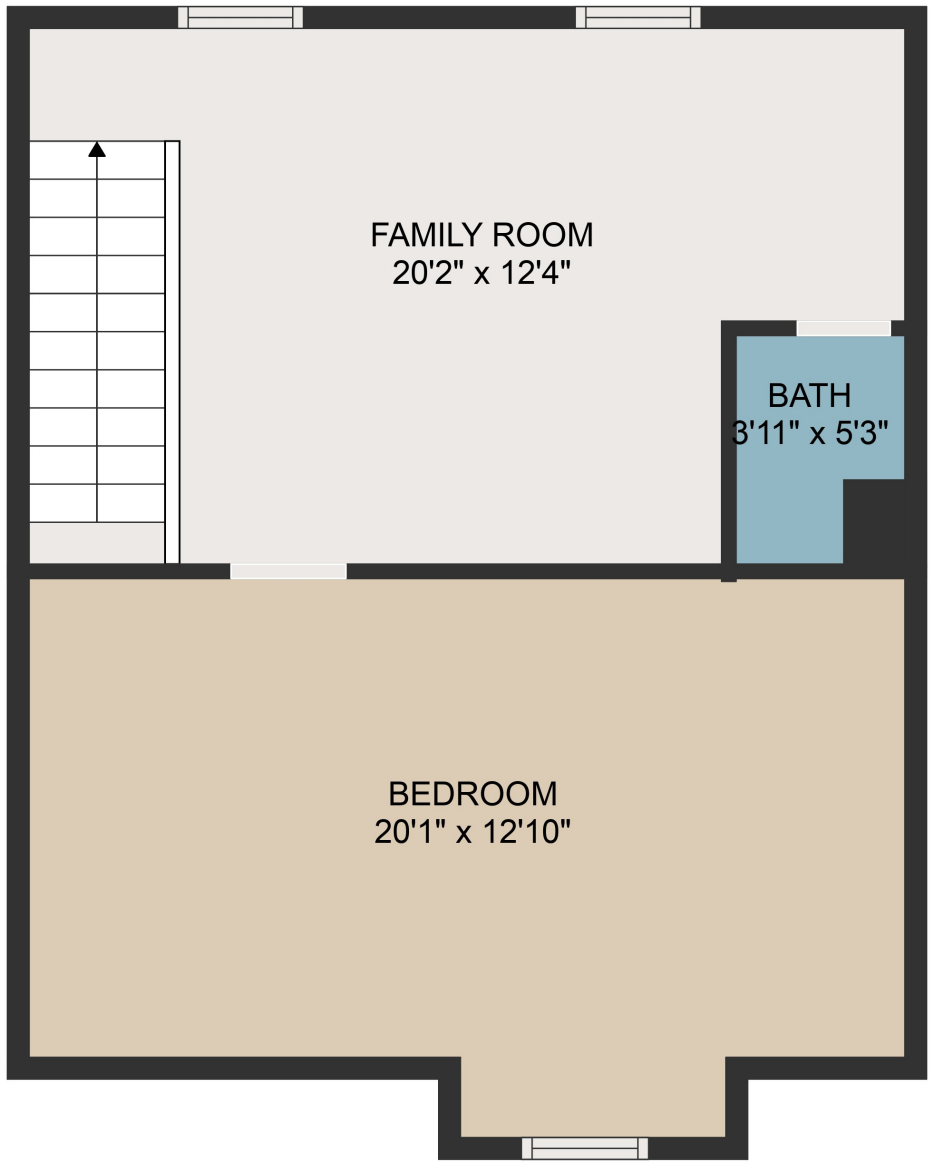

FLOOR 1

FLOOR 2

FLOOR 3

GROSS INTERNAL AREA
 FLOOR 1: 784 sq. ft, FLOOR 2: 819 sq. ft
 FLOOR 3: 488 sq. ft
 TOTAL: 2092 sq. ft

MEASUREMENTS ARE DEEMED HIGHLY RELIABLE BUT NOT GUARANTEED.

GROSS INTERNAL AREA
FLOOR 1: 784 sq. ft, FLOOR 2: 819 sq. ft
FLOOR 3: 488 sq. ft
TOTAL: 2092 sq. ft

MEASUREMENTS ARE DEEMED HIGHLY RELIABLE BUT NOT GUARANTEED.

GROSS INTERNAL AREA
 FLOOR 1: 784 sq. ft, FLOOR 2: 819 sq. ft
 FLOOR 3: 488 sq. ft
 TOTAL: 2092 sq. ft

MEASUREMENTS ARE DEEMED HIGHLY RELIABLE BUT NOT GUARANTEED.

GROSS INTERNAL AREA
FLOOR 1: 784 sq. ft, FLOOR 2: 819 sq. ft
FLOOR 3: 488 sq. ft
TOTAL: 2092 sq. ft

MEASUREMENTS ARE DEEMED HIGHLY RELIABLE BUT NOT GUARANTEED.