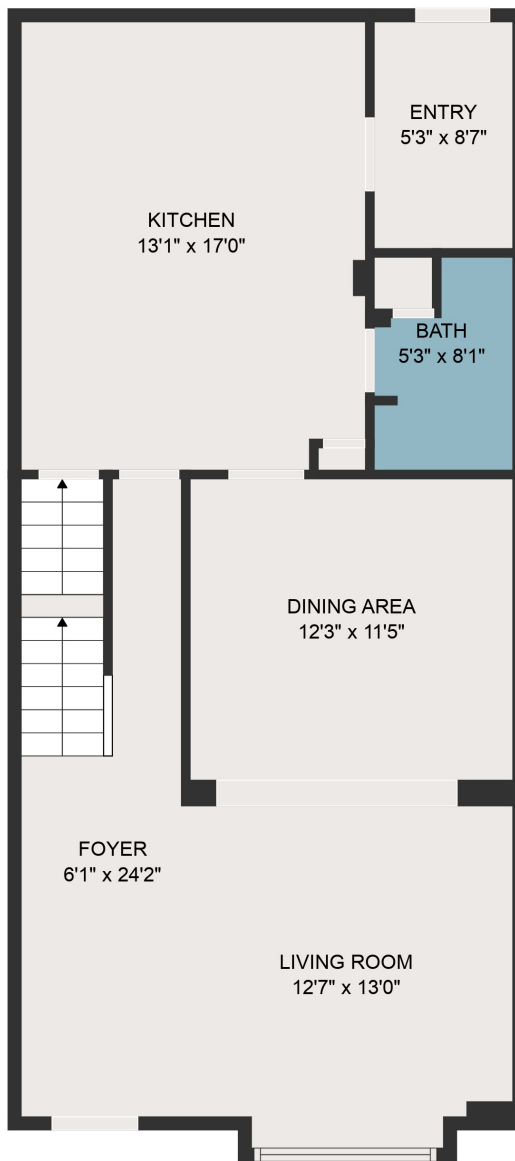

FLOOR 1

FLOOR 2

FLOOR 3

GROSS INTERNAL AREA
 FLOOR 1: 784 sq. ft, FLOOR 2: 819 sq. ft
 FLOOR 3: 488 sq. ft
 TOTAL: 2092 sq. ft

MEASUREMENTS ARE DEEMED HIGHLY RELIABLE BUT NOT GUARANTEED.

GROSS INTERNAL AREA
FLOOR 1: 784 sq. ft, FLOOR 2: 819 sq. ft
FLOOR 3: 488 sq. ft
TOTAL: 2092 sq. ft

MEASUREMENTS ARE DEEMED HIGHLY RELIABLE BUT NOT GUARANTEED.

GROSS INTERNAL AREA
 FLOOR 1: 784 sq. ft, FLOOR 2: 819 sq. ft
 FLOOR 3: 488 sq. ft
 TOTAL: 2092 sq. ft

MEASUREMENTS ARE DEEMED HIGHLY RELIABLE BUT NOT GUARANTEED.

GROSS INTERNAL AREA
FLOOR 1: 784 sq. ft, FLOOR 2: 819 sq. ft
FLOOR 3: 488 sq. ft
TOTAL: 2092 sq. ft

MEASUREMENTS ARE DEEMED HIGHLY RELIABLE BUT NOT GUARANTEED.