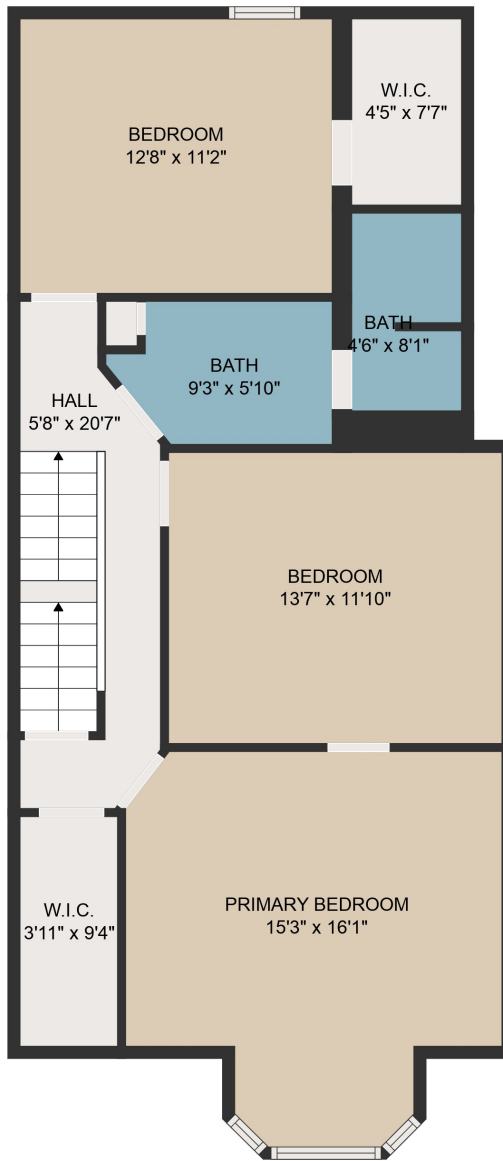

FLOOR 1

FLOOR 2

FLOOR 3

GROSS INTERNAL AREA
 FLOOR 1: 784 sq. ft, FLOOR 2: 819 sq. ft
 FLOOR 3: 488 sq. ft
 TOTAL: 2092 sq. ft

MEASUREMENTS ARE DEEMED HIGHLY RELIABLE BUT NOT GUARANTEED.

GROSS INTERNAL AREA
FLOOR 1: 784 sq. ft, FLOOR 2: 819 sq. ft
FLOOR 3: 488 sq. ft
TOTAL: 2092 sq. ft

MEASUREMENTS ARE DEEMED HIGHLY RELIABLE BUT NOT GUARANTEED.

GROSS INTERNAL AREA
 FLOOR 1: 784 sq. ft, FLOOR 2: 819 sq. ft
 FLOOR 3: 488 sq. ft
 TOTAL: 2092 sq. ft

MEASUREMENTS ARE DEEMED HIGHLY RELIABLE BUT NOT GUARANTEED.

GROSS INTERNAL AREA
FLOOR 1: 784 sq. ft, FLOOR 2: 819 sq. ft
FLOOR 3: 488 sq. ft
TOTAL: 2092 sq. ft

MEASUREMENTS ARE DEEMED HIGHLY RELIABLE BUT NOT GUARANTEED.