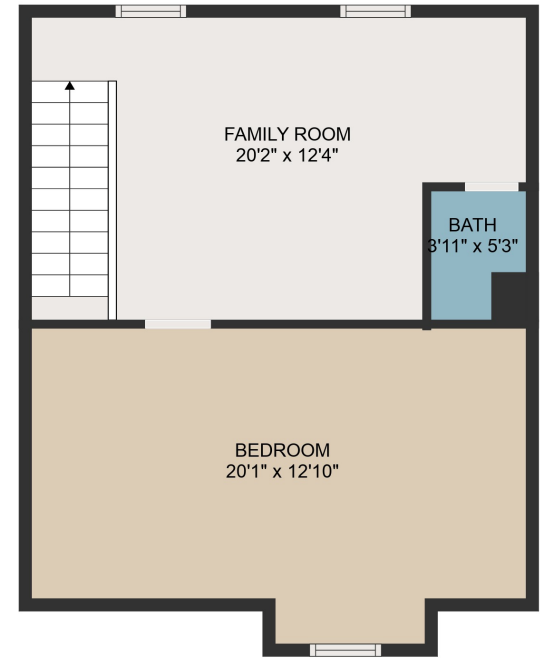

FLOOR 1

FLOOR 2

FLOOR 3

GROSS INTERNAL AREA
 FLOOR 1: 784 sq. ft, FLOOR 2: 819 sq. ft
 FLOOR 3: 488 sq. ft
 TOTAL: 2092 sq. ft

MEASUREMENTS ARE DEEMED HIGHLY RELIABLE BUT NOT GUARANTEED.

GROSS INTERNAL AREA
FLOOR 1: 784 sq. ft, FLOOR 2: 819 sq. ft
FLOOR 3: 488 sq. ft
TOTAL: 2092 sq. ft

MEASUREMENTS ARE DEEMED HIGHLY RELIABLE BUT NOT GUARANTEED.

GROSS INTERNAL AREA
 FLOOR 1: 784 sq. ft, FLOOR 2: 819 sq. ft
 FLOOR 3: 488 sq. ft
 TOTAL: 2092 sq. ft

MEASUREMENTS ARE DEEMED HIGHLY RELIABLE BUT NOT GUARANTEED.

GROSS INTERNAL AREA
FLOOR 1: 784 sq. ft, FLOOR 2: 819 sq. ft
FLOOR 3: 488 sq. ft
TOTAL: 2092 sq. ft

MEASUREMENTS ARE DEEMED HIGHLY RELIABLE BUT NOT GUARANTEED.