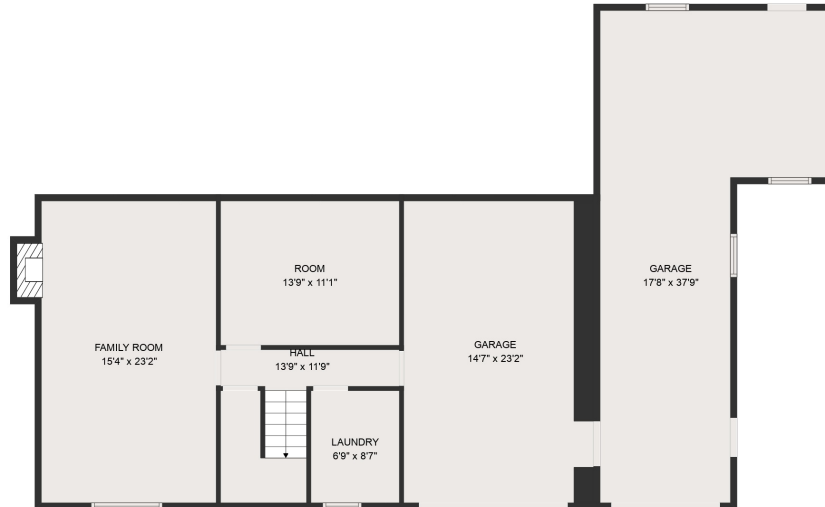

FLOOR 2

FLOOR 1

GROSS INTERNAL AREA
 FLOOR 1: 638 sq. ft, FLOOR 2: 1636 sq. ft
 EXCLUDED AREAS: GARAGE: 814 sq. ft, FIREPLACE: 6 sq. ft
 TOTAL: 2274 sq. ft
 MEASUREMENTS ARE DEEMED HIGHLY RELIABLE BUT NOT GUARANTEED.

GROSS INTERNAL AREA
 FLOOR 1: 638 sq. ft, FLOOR 2: 1636 sq. ft
 EXCLUDED AREAS: GARAGE: 814 sq. ft, FIREPLACE: 6 sq. ft
 TOTAL: 2274 sq. ft

MEASUREMENTS ARE DEEMED HIGHLY RELIABLE BUT NOT GUARANTEED.

GROSS INTERNAL AREA
FLOOR 1: 638 sq. ft, FLOOR 2: 1636 sq. ft
EXCLUDED AREAS: GARAGE: 814 sq. ft, FIREPLACE: 6 sq. ft
TOTAL: 2274 sq. ft
MEASUREMENTS ARE DEEMED HIGHLY RELIABLE BUT NOT GUARANTEED.