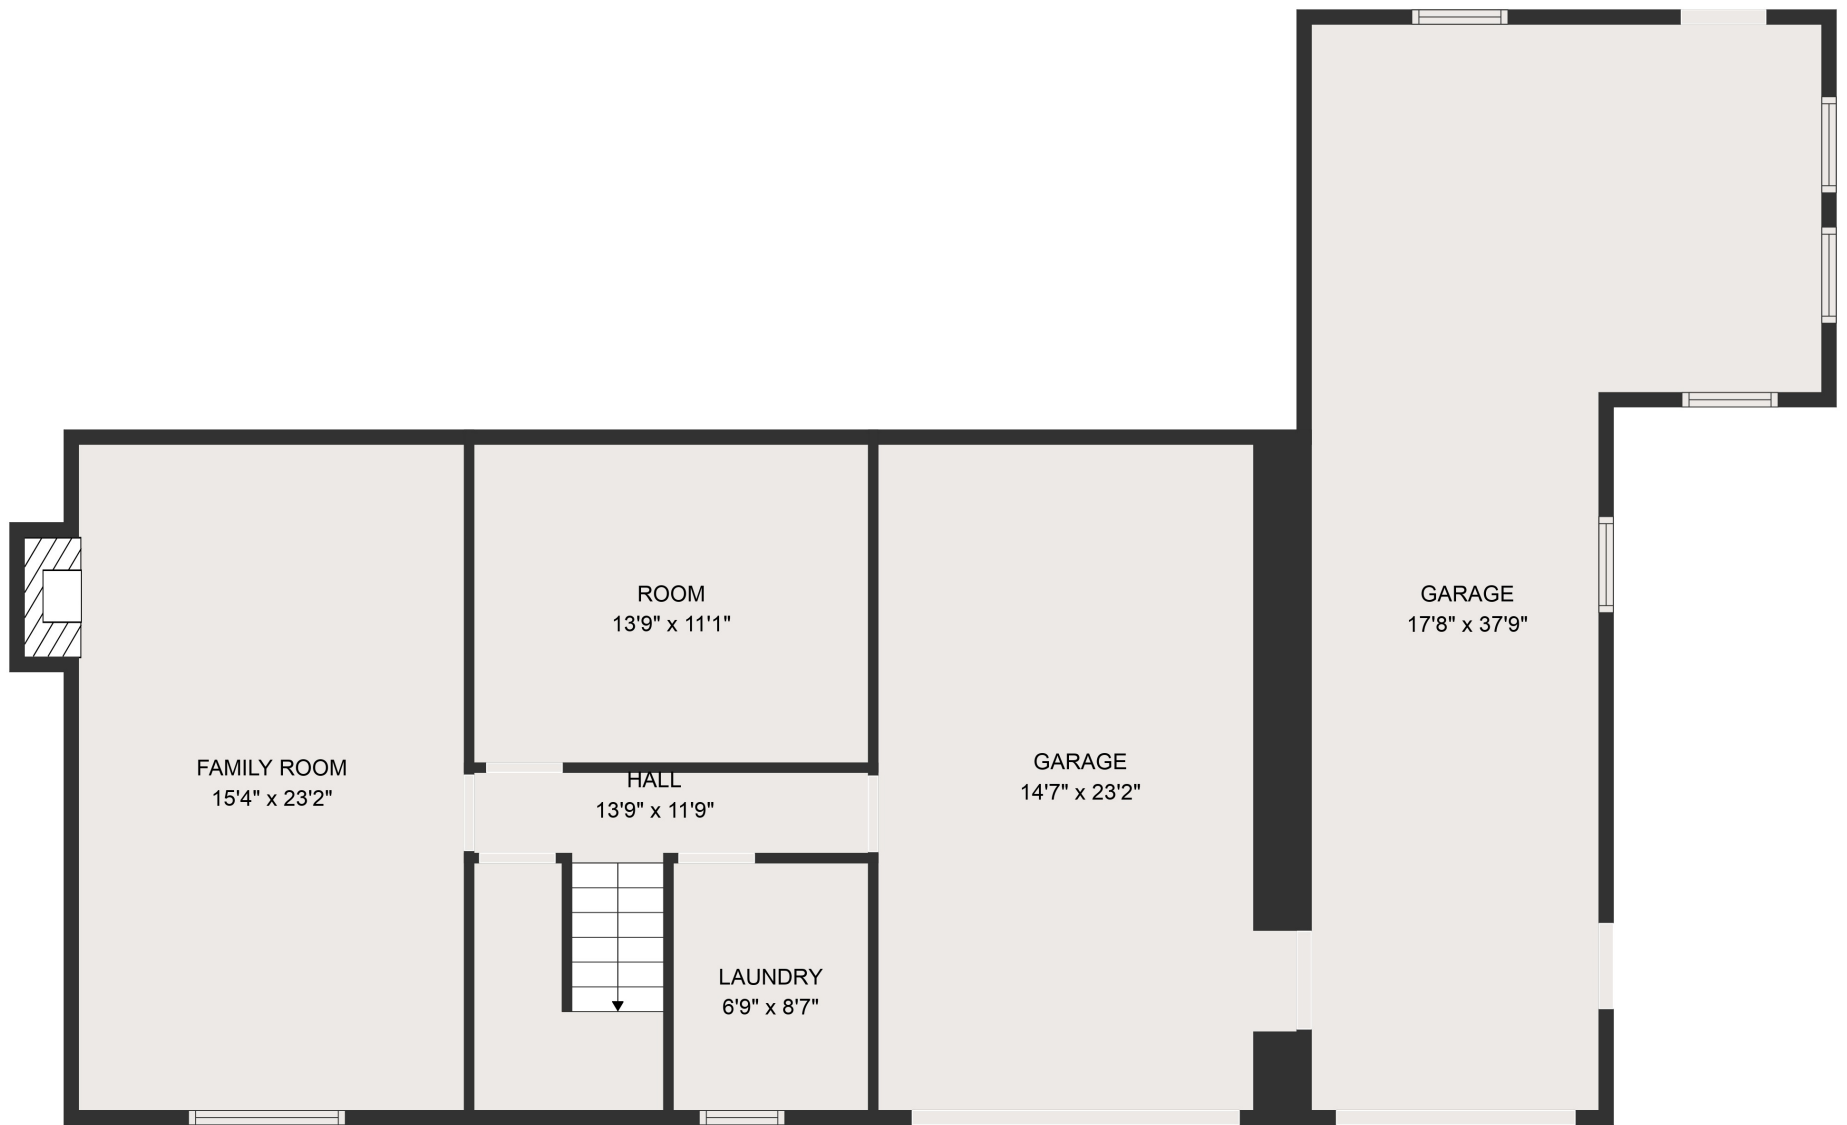

FLOOR 2

FLOOR 1

GROSS INTERNAL AREA
 FLOOR 1: 638 sq. ft, FLOOR 2: 1636 sq. ft
 EXCLUDED AREAS: GARAGE: 814 sq. ft, FIREPLACE: 6 sq. ft
 TOTAL: 2274 sq. ft
 MEASUREMENTS ARE DEEMED HIGHLY RELIABLE BUT NOT GUARANTEED.

GROSS INTERNAL AREA
 FLOOR 1: 638 sq. ft, FLOOR 2: 1636 sq. ft
 EXCLUDED AREAS: GARAGE: 814 sq. ft, FIREPLACE: 6 sq. ft
 TOTAL: 2274 sq. ft

MEASUREMENTS ARE DEEMED HIGHLY RELIABLE BUT NOT GUARANTEED.

GROSS INTERNAL AREA
FLOOR 1: 638 sq. ft, FLOOR 2: 1636 sq. ft
EXCLUDED AREAS: GARAGE: 814 sq. ft, FIREPLACE: 6 sq. ft
TOTAL: 2274 sq. ft
MEASUREMENTS ARE DEEMED HIGHLY RELIABLE BUT NOT GUARANTEED.