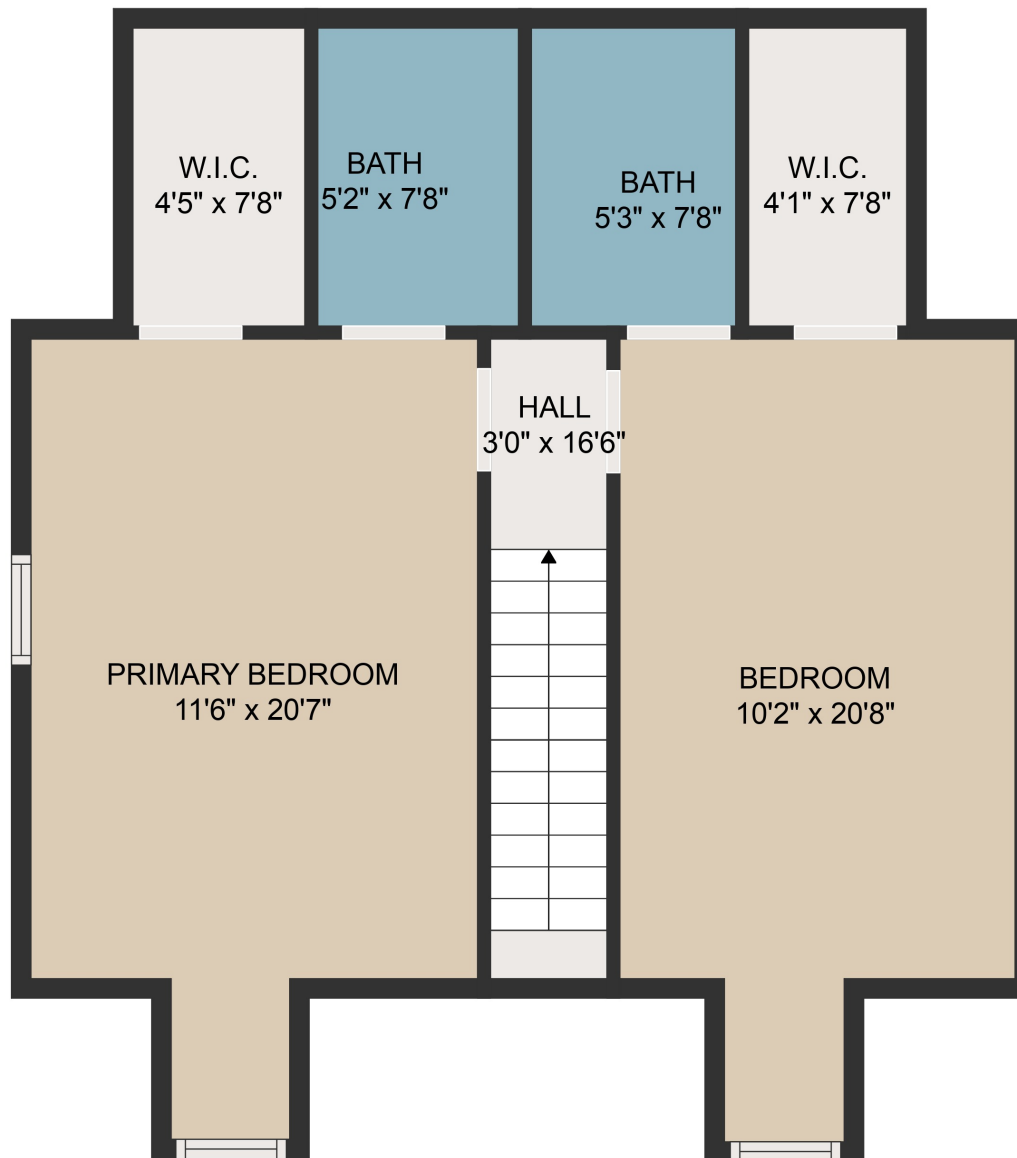

FLOOR 1

FLOOR 2

GROSS INTERNAL AREA
 FLOOR 1: 690 sq. ft, FLOOR 2: 602 sq. ft
 TOTAL: 1292 sq. ft

MEASUREMENTS ARE DEEMED HIGHLY RELIABLE BUT NOT GUARANTEED.

GROSS INTERNAL AREA
FLOOR 1: 690 sq. ft, FLOOR 2: 602 sq. ft
TOTAL: 1292 sq. ft
MEASUREMENTS ARE DEEMED HIGHLY RELIABLE BUT NOT GUARANTEED.

GROSS INTERNAL AREA
FLOOR 1: 690 sq. ft, FLOOR 2: 602 sq. ft
TOTAL: 1292 sq. ft
MEASUREMENTS ARE DEEMED HIGHLY RELIABLE BUT NOT GUARANTEED.