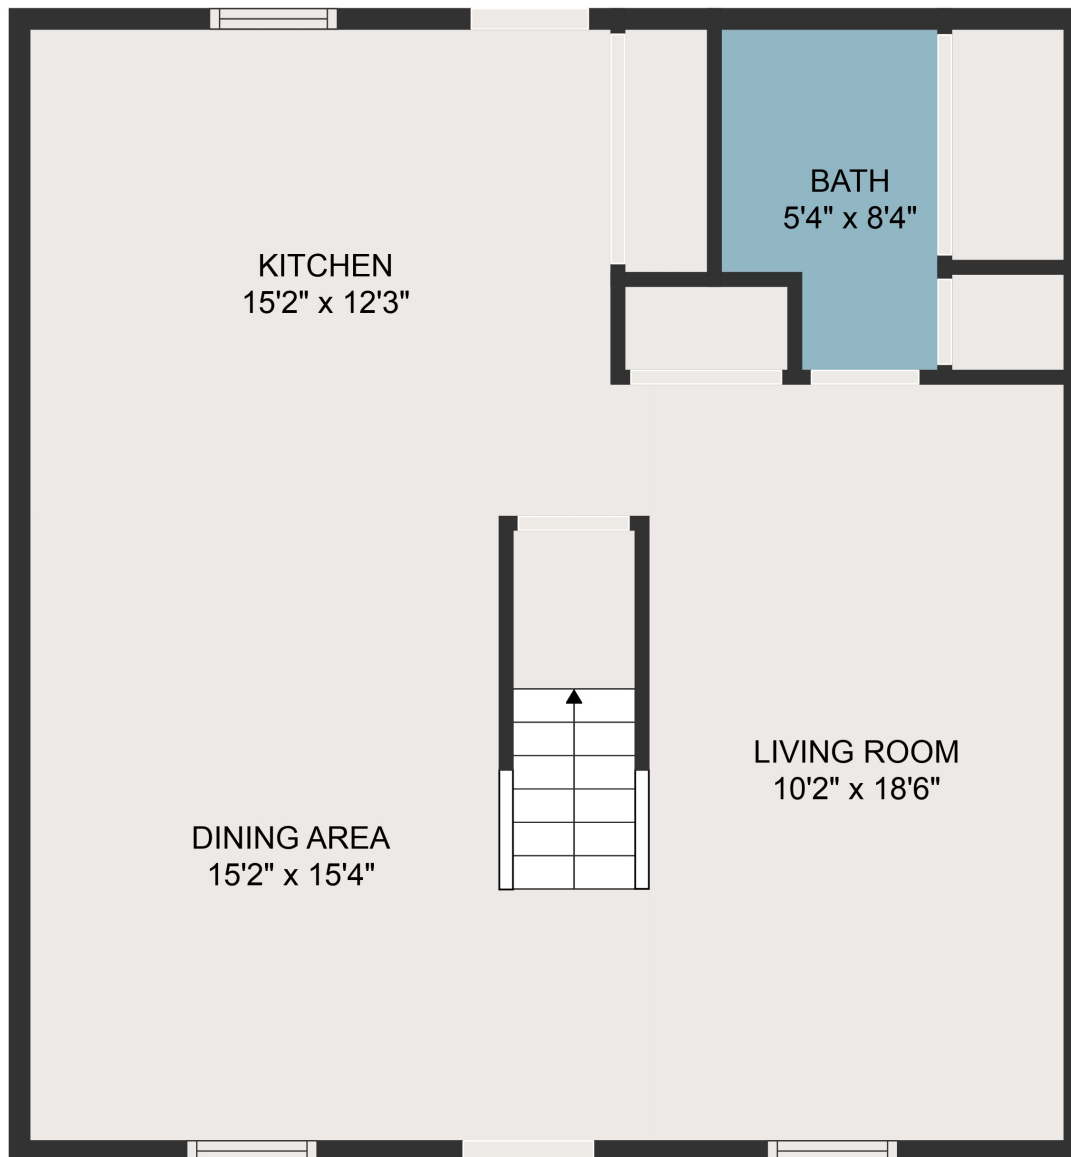

FLOOR 1

FLOOR 2

GROSS INTERNAL AREA
 FLOOR 1: 690 sq. ft, FLOOR 2: 602 sq. ft
 TOTAL: 1292 sq. ft

MEASUREMENTS ARE DEEMED HIGHLY RELIABLE BUT NOT GUARANTEED.

GROSS INTERNAL AREA
FLOOR 1: 690 sq. ft, FLOOR 2: 602 sq. ft
TOTAL: 1292 sq. ft
MEASUREMENTS ARE DEEMED HIGHLY RELIABLE BUT NOT GUARANTEED.

GROSS INTERNAL AREA
FLOOR 1: 690 sq. ft, FLOOR 2: 602 sq. ft
TOTAL: 1292 sq. ft
MEASUREMENTS ARE DEEMED HIGHLY RELIABLE BUT NOT GUARANTEED.