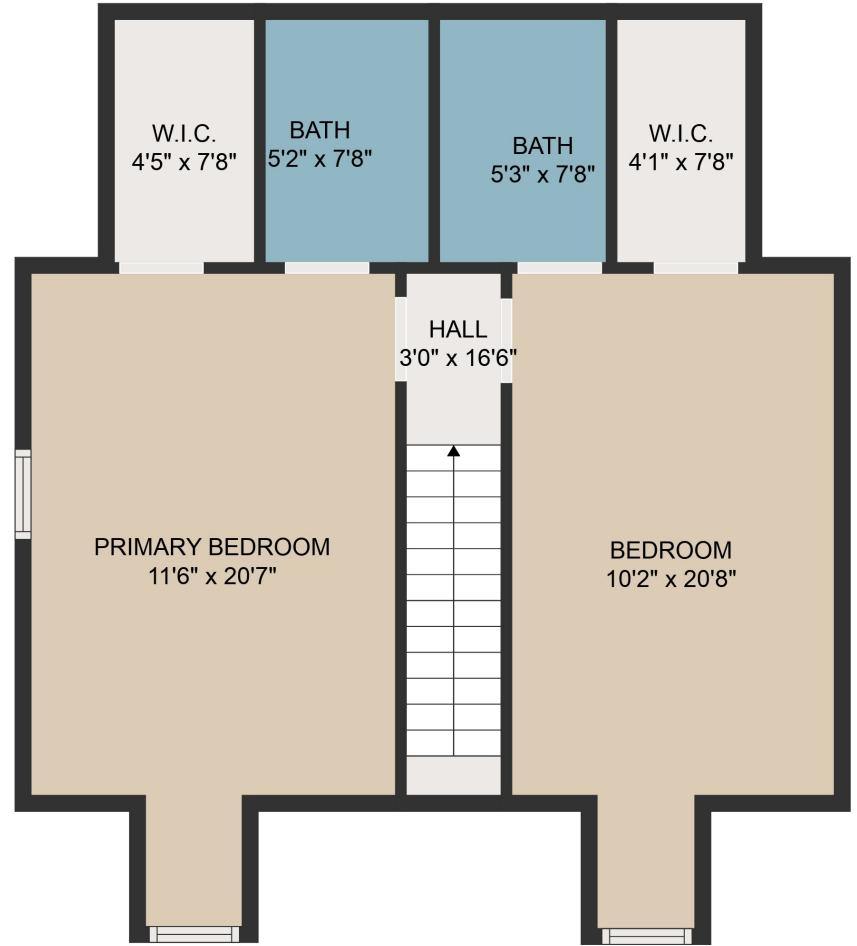

FLOOR 1

FLOOR 2

GROSS INTERNAL AREA
 FLOOR 1: 690 sq. ft, FLOOR 2: 602 sq. ft
 TOTAL: 1292 sq. ft

MEASUREMENTS ARE DEEMED HIGHLY RELIABLE BUT NOT GUARANTEED.

GROSS INTERNAL AREA
FLOOR 1: 690 sq. ft, FLOOR 2: 602 sq. ft
TOTAL: 1292 sq. ft
MEASUREMENTS ARE DEEMED HIGHLY RELIABLE BUT NOT GUARANTEED.

GROSS INTERNAL AREA
FLOOR 1: 690 sq. ft, FLOOR 2: 602 sq. ft
TOTAL: 1292 sq. ft
MEASUREMENTS ARE DEEMED HIGHLY RELIABLE BUT NOT GUARANTEED.