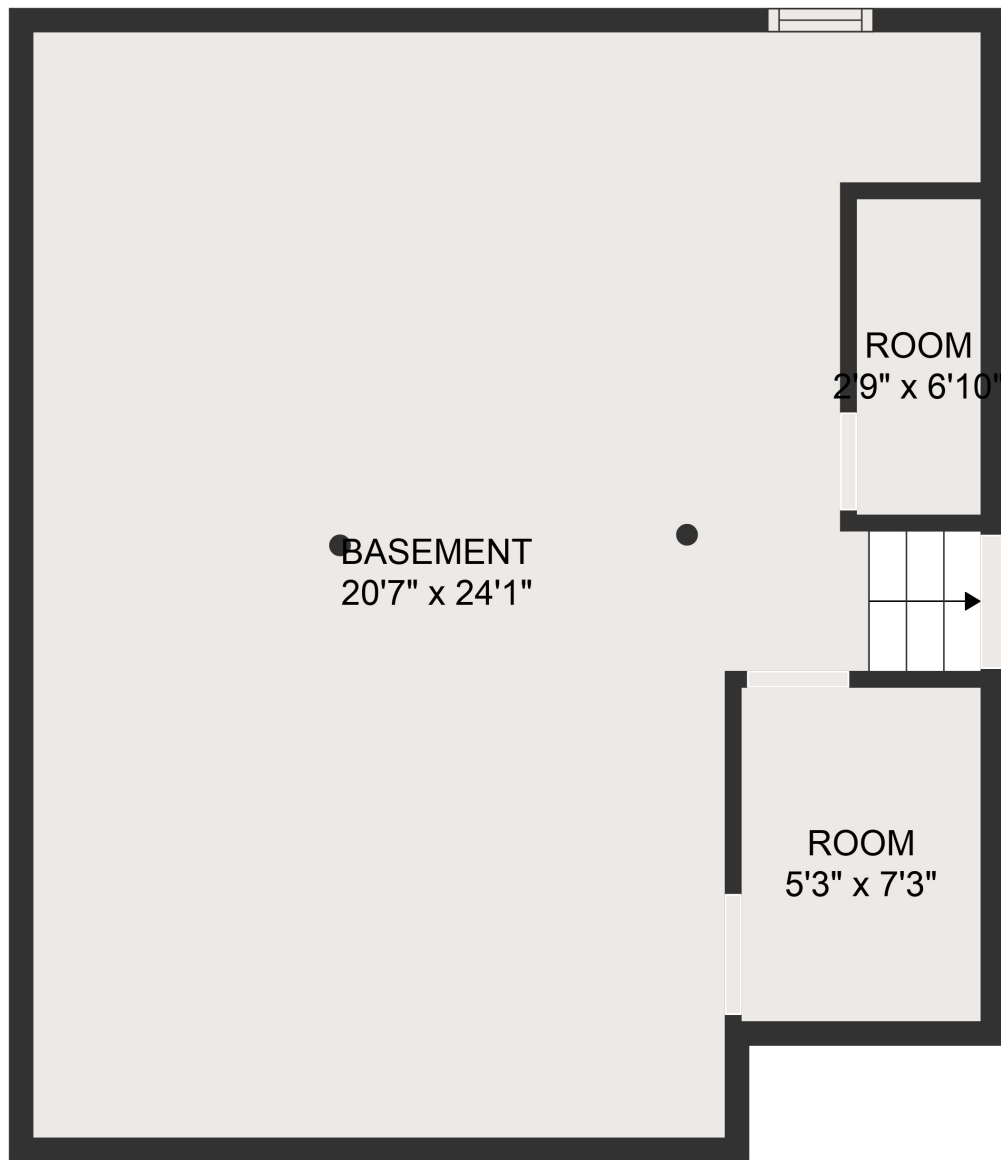

MEASUREMENTS ARE DEEMED HIGHLY RELIABLE BUT NOT GUARANTEED.

GROSS INTERNAL AREA

Below Ground: 425 sq. ft, FLOOR 2: 268 sq. ft, FLOOR 3: 756 sq. ft, FLOOR 4: 568 sq. ft

EXCLUDED AREAS: ROOM: 57 sq. ft, GARAGE: 256 sq. ft, FIREPLACE: 8 sq. ft

TOTAL: 2017 sq. ft

MEASUREMENTS ARE DEEMED HIGHLY RELIABLE BUT NOT GUARANTEED.

GROSS INTERNAL AREA

Below Ground: 425 sq. ft, FLOOR 2: 268 sq. ft, FLOOR 3: 756 sq. ft, FLOOR 4: 568 sq. ft

EXCLUDED AREAS: ROOM: 57 sq. ft, GARAGE: 256 sq. ft, FIREPLACE: 8 sq. ft

TOTAL: 2017 sq. ft

MEASUREMENTS ARE DEEMED HIGHLY RELIABLE BUT NOT GUARANTEED.

GROSS INTERNAL AREA
Below Ground: 425 sq. ft, FLOOR 2: 268 sq. ft, FLOOR 3: 756 sq. ft, FLOOR 4: 568 sq. ft
EXCLUDED AREAS: ROOM: 57 sq. ft, GARAGE: 256 sq. ft, FIREPLACE: 8 sq. ft
TOTAL: 2017 sq. ft