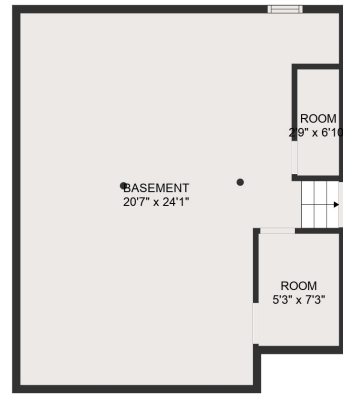

FLOOR 3

FLOOR 4

FLOOR 1

FLOOR 2

GROSS INTERNAL AREA
 Below Ground: 425 sq. ft, FLOOR 2: 268 sq. ft, FLOOR 3: 756 sq. ft, FLOOR 4: 568 sq. ft
 EXCLUDED AREAS: ROOM: 57 sq. ft, GARAGE: 256 sq. ft, FIREPLACE: 8 sq. ft
 TOTAL: 2017 sq. ft

MEASUREMENTS ARE DEEMED HIGHLY RELIABLE BUT NOT GUARANTEED.

GROSS INTERNAL AREA

Below Ground: 425 sq. ft, FLOOR 2: 268 sq. ft, FLOOR 3: 756 sq. ft, FLOOR 4: 568 sq. ft

EXCLUDED AREAS: ROOM: 57 sq. ft, GARAGE: 256 sq. ft, FIREPLACE: 8 sq. ft

TOTAL: 2017 sq. ft

MEASUREMENTS ARE DEEMED HIGHLY RELIABLE BUT NOT GUARANTEED.

GROSS INTERNAL AREA

Below Ground: 425 sq. ft, FLOOR 2: 268 sq. ft, FLOOR 3: 756 sq. ft, FLOOR 4: 568 sq. ft

EXCLUDED AREAS: ROOM: 57 sq. ft, GARAGE: 256 sq. ft, FIREPLACE: 8 sq. ft

TOTAL: 2017 sq. ft

MEASUREMENTS ARE DEEMED HIGHLY RELIABLE BUT NOT GUARANTEED.

GROSS INTERNAL AREA
Below Ground: 425 sq. ft, FLOOR 2: 268 sq. ft, FLOOR 3: 756 sq. ft, FLOOR 4: 568 sq. ft
EXCLUDED AREAS: ROOM: 57 sq. ft, GARAGE: 256 sq. ft, FIREPLACE: 8 sq. ft
TOTAL: 2017 sq. ft