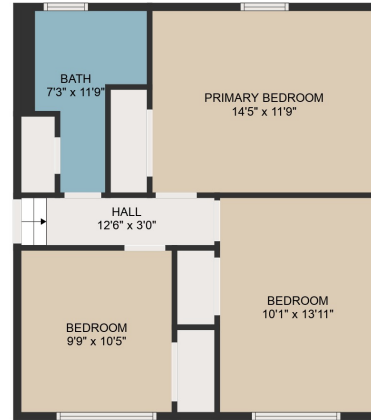

FLOOR 3

FLOOR 4

FLOOR 1

FLOOR 2

GROSS INTERNAL AREA
 Below Ground: 425 sq. ft, FLOOR 2: 268 sq. ft, FLOOR 3: 756 sq. ft, FLOOR 4: 568 sq. ft
 EXCLUDED AREAS: ROOM: 57 sq. ft, GARAGE: 256 sq. ft, FIREPLACE: 8 sq. ft
 TOTAL: 2017 sq. ft

MEASUREMENTS ARE DEEMED HIGHLY RELIABLE BUT NOT GUARANTEED.

GROSS INTERNAL AREA

Below Ground: 425 sq. ft, FLOOR 2: 268 sq. ft, FLOOR 3: 756 sq. ft, FLOOR 4: 568 sq. ft

EXCLUDED AREAS: ROOM: 57 sq. ft, GARAGE: 256 sq. ft, FIREPLACE: 8 sq. ft

TOTAL: 2017 sq. ft

MEASUREMENTS ARE DEEMED HIGHLY RELIABLE BUT NOT GUARANTEED.

GROSS INTERNAL AREA

Below Ground: 425 sq. ft, FLOOR 2: 268 sq. ft, FLOOR 3: 756 sq. ft, FLOOR 4: 568 sq. ft

EXCLUDED AREAS: ROOM: 57 sq. ft, GARAGE: 256 sq. ft, FIREPLACE: 8 sq. ft

TOTAL: 2017 sq. ft

MEASUREMENTS ARE DEEMED HIGHLY RELIABLE BUT NOT GUARANTEED.

GROSS INTERNAL AREA
Below Ground: 425 sq. ft, FLOOR 2: 268 sq. ft, FLOOR 3: 756 sq. ft, FLOOR 4: 568 sq. ft
EXCLUDED AREAS: ROOM: 57 sq. ft, GARAGE: 256 sq. ft, FIREPLACE: 8 sq. ft
TOTAL: 2017 sq. ft