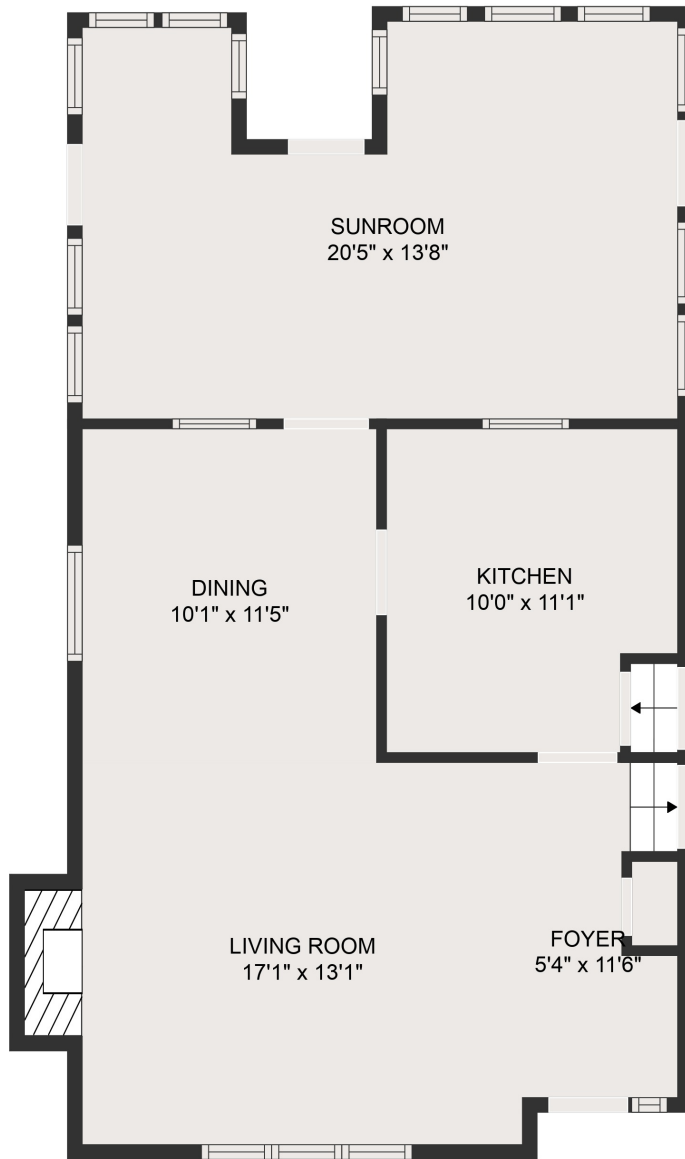

FLOOR 3

FLOOR 4

FLOOR 1

FLOOR 2

GROSS INTERNAL AREA
 Below Ground: 425 sq. ft, FLOOR 2: 268 sq. ft, FLOOR 3: 756 sq. ft, FLOOR 4: 568 sq. ft
 EXCLUDED AREAS: ROOM: 57 sq. ft, GARAGE: 256 sq. ft, FIREPLACE: 8 sq. ft
 TOTAL: 2017 sq. ft

MEASUREMENTS ARE DEEMED HIGHLY RELIABLE BUT NOT GUARANTEED.

GROSS INTERNAL AREA

Below Ground: 425 sq. ft, FLOOR 2: 268 sq. ft, FLOOR 3: 756 sq. ft, FLOOR 4: 568 sq. ft

EXCLUDED AREAS: ROOM: 57 sq. ft, GARAGE: 256 sq. ft, FIREPLACE: 8 sq. ft

TOTAL: 2017 sq. ft

MEASUREMENTS ARE DEEMED HIGHLY RELIABLE BUT NOT GUARANTEED.

GROSS INTERNAL AREA

Below Ground: 425 sq. ft, FLOOR 2: 268 sq. ft, FLOOR 3: 756 sq. ft, FLOOR 4: 568 sq. ft

EXCLUDED AREAS: ROOM: 57 sq. ft, GARAGE: 256 sq. ft, FIREPLACE: 8 sq. ft

TOTAL: 2017 sq. ft

MEASUREMENTS ARE DEEMED HIGHLY RELIABLE BUT NOT GUARANTEED.

GROSS INTERNAL AREA
Below Ground: 425 sq. ft, FLOOR 2: 268 sq. ft, FLOOR 3: 756 sq. ft, FLOOR 4: 568 sq. ft
EXCLUDED AREAS: ROOM: 57 sq. ft, GARAGE: 256 sq. ft, FIREPLACE: 8 sq. ft
TOTAL: 2017 sq. ft