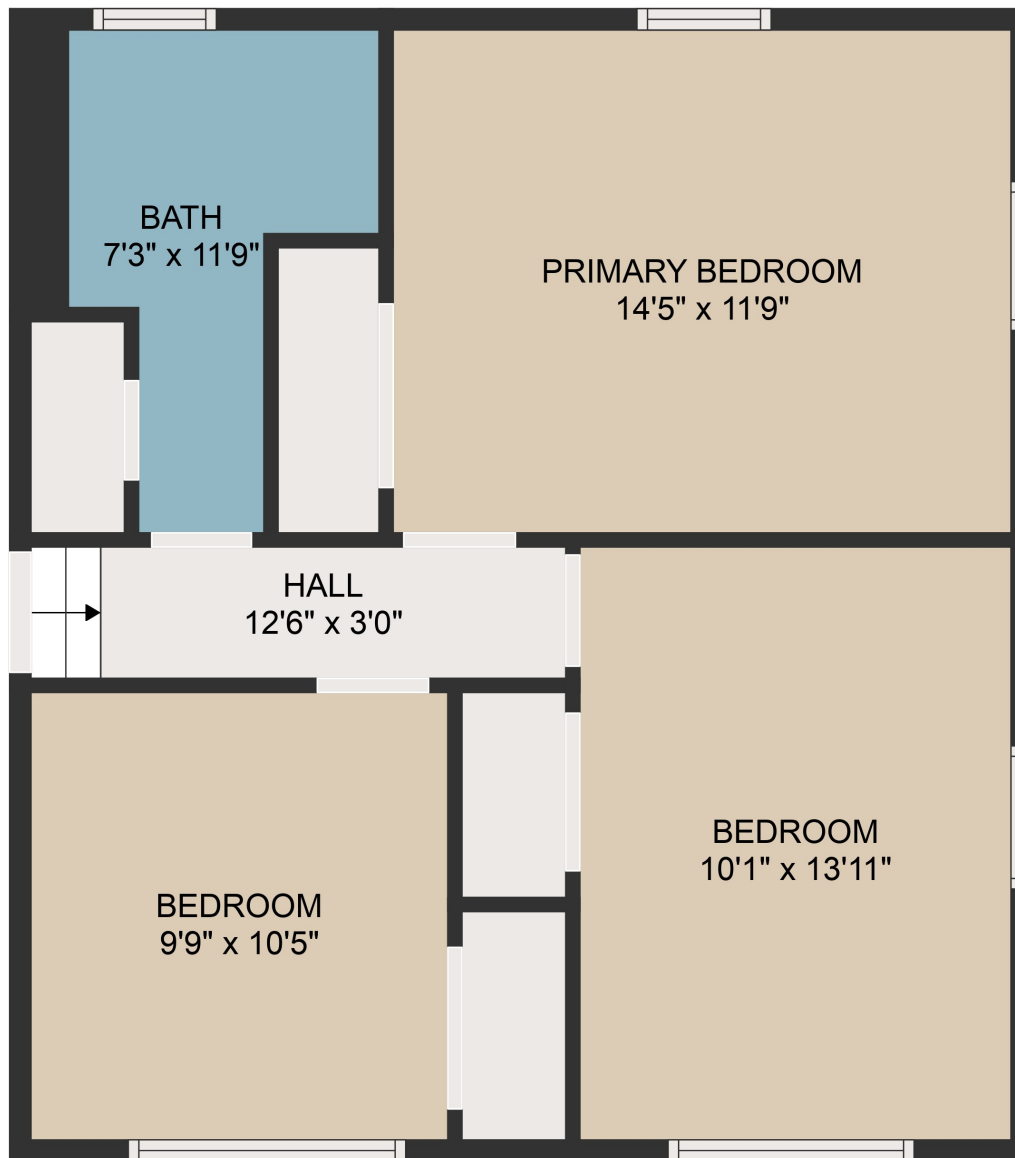

FLOOR 3

FLOOR 4

FLOOR 1

FLOOR 2

GROSS INTERNAL AREA
 Below Ground: 425 sq. ft, FLOOR 2: 268 sq. ft, FLOOR 3: 756 sq. ft, FLOOR 4: 568 sq. ft
 EXCLUDED AREAS: ROOM: 57 sq. ft, GARAGE: 256 sq. ft, FIREPLACE: 8 sq. ft
 TOTAL: 2017 sq. ft

MEASUREMENTS ARE DEEMED HIGHLY RELIABLE BUT NOT GUARANTEED.

GROSS INTERNAL AREA

Below Ground: 425 sq. ft, FLOOR 2: 268 sq. ft, FLOOR 3: 756 sq. ft, FLOOR 4: 568 sq. ft

EXCLUDED AREAS: ROOM: 57 sq. ft, GARAGE: 256 sq. ft, FIREPLACE: 8 sq. ft

TOTAL: 2017 sq. ft

MEASUREMENTS ARE DEEMED HIGHLY RELIABLE BUT NOT GUARANTEED.

GROSS INTERNAL AREA

Below Ground: 425 sq. ft, FLOOR 2: 268 sq. ft, FLOOR 3: 756 sq. ft, FLOOR 4: 568 sq. ft

EXCLUDED AREAS: ROOM: 57 sq. ft, GARAGE: 256 sq. ft, FIREPLACE: 8 sq. ft

TOTAL: 2017 sq. ft

MEASUREMENTS ARE DEEMED HIGHLY RELIABLE BUT NOT GUARANTEED.

GROSS INTERNAL AREA
Below Ground: 425 sq. ft, FLOOR 2: 268 sq. ft, FLOOR 3: 756 sq. ft, FLOOR 4: 568 sq. ft
EXCLUDED AREAS: ROOM: 57 sq. ft, GARAGE: 256 sq. ft, FIREPLACE: 8 sq. ft
TOTAL: 2017 sq. ft