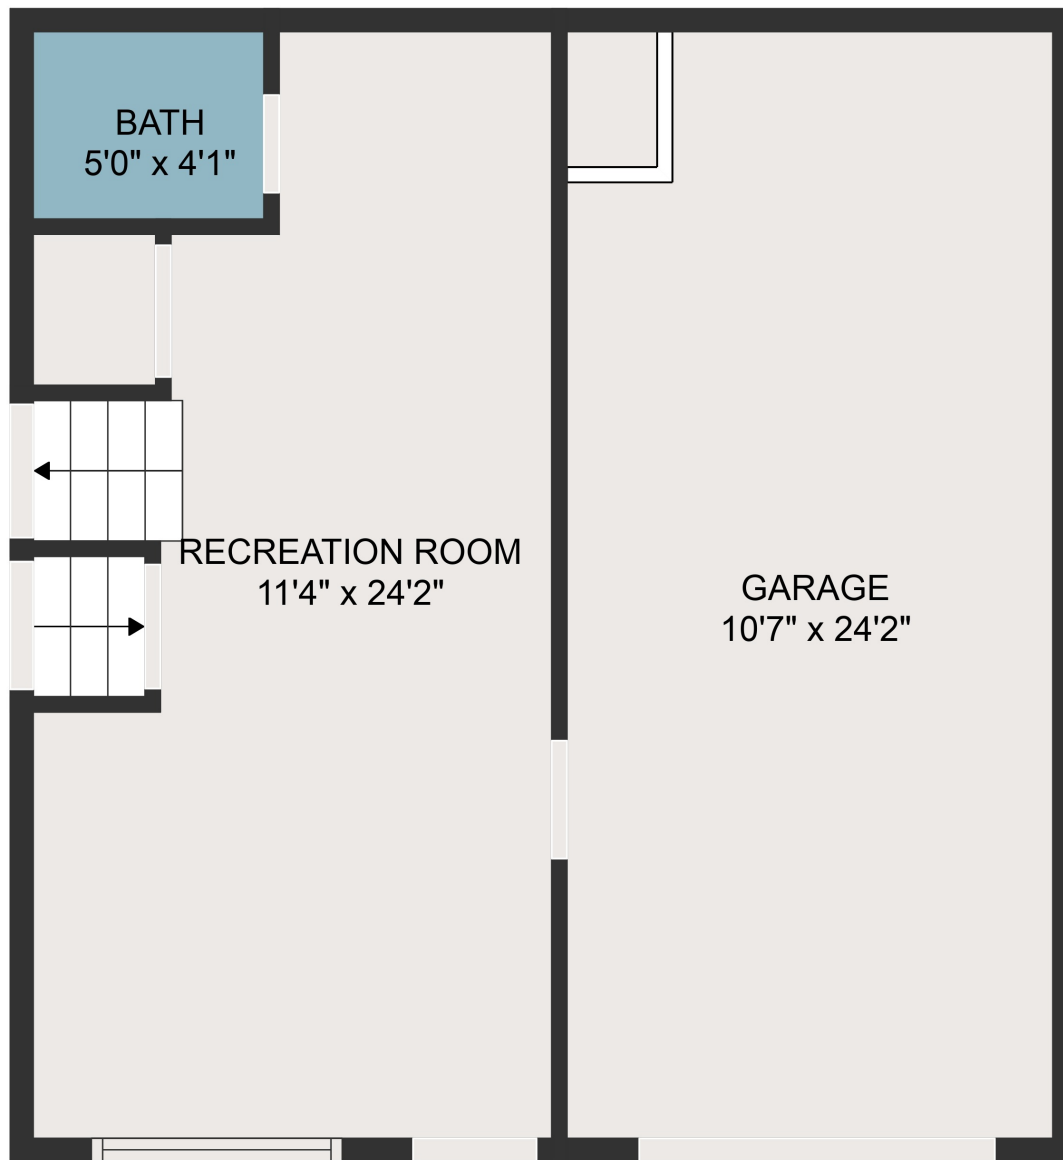

MEASUREMENTS ARE DEEMED HIGHLY RELIABLE BUT NOT GUARANTEED.

GROSS INTERNAL AREA

Below Ground: 425 sq. ft, FLOOR 2: 268 sq. ft, FLOOR 3: 756 sq. ft, FLOOR 4: 568 sq. ft

EXCLUDED AREAS: ROOM: 57 sq. ft, GARAGE: 256 sq. ft, FIREPLACE: 8 sq. ft

TOTAL: 2017 sq. ft

MEASUREMENTS ARE DEEMED HIGHLY RELIABLE BUT NOT GUARANTEED.

GROSS INTERNAL AREA

Below Ground: 425 sq. ft, FLOOR 2: 268 sq. ft, FLOOR 3: 756 sq. ft, FLOOR 4: 568 sq. ft

EXCLUDED AREAS: ROOM: 57 sq. ft, GARAGE: 256 sq. ft, FIREPLACE: 8 sq. ft

TOTAL: 2017 sq. ft

MEASUREMENTS ARE DEEMED HIGHLY RELIABLE BUT NOT GUARANTEED.

GROSS INTERNAL AREA
Below Ground: 425 sq. ft, FLOOR 2: 268 sq. ft, FLOOR 3: 756 sq. ft, FLOOR 4: 568 sq. ft
EXCLUDED AREAS: ROOM: 57 sq. ft, GARAGE: 256 sq. ft, FIREPLACE: 8 sq. ft
TOTAL: 2017 sq. ft