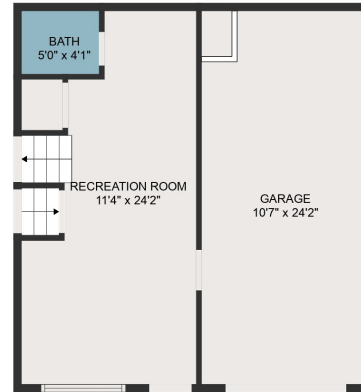

FLOOR 3

FLOOR 4

FLOOR 1

FLOOR 2

GROSS INTERNAL AREA
 Below Ground: 425 sq. ft, FLOOR 2: 268 sq. ft, FLOOR 3: 756 sq. ft, FLOOR 4: 568 sq. ft
 EXCLUDED AREAS: ROOM: 57 sq. ft, GARAGE: 256 sq. ft, FIREPLACE: 8 sq. ft
 TOTAL: 2017 sq. ft

MEASUREMENTS ARE DEEMED HIGHLY RELIABLE BUT NOT GUARANTEED.

GROSS INTERNAL AREA

Below Ground: 425 sq. ft, FLOOR 2: 268 sq. ft, FLOOR 3: 756 sq. ft, FLOOR 4: 568 sq. ft

EXCLUDED AREAS: ROOM: 57 sq. ft, GARAGE: 256 sq. ft, FIREPLACE: 8 sq. ft

TOTAL: 2017 sq. ft

MEASUREMENTS ARE DEEMED HIGHLY RELIABLE BUT NOT GUARANTEED.

GROSS INTERNAL AREA

Below Ground: 425 sq. ft, FLOOR 2: 268 sq. ft, FLOOR 3: 756 sq. ft, FLOOR 4: 568 sq. ft

EXCLUDED AREAS: ROOM: 57 sq. ft, GARAGE: 256 sq. ft, FIREPLACE: 8 sq. ft

TOTAL: 2017 sq. ft

MEASUREMENTS ARE DEEMED HIGHLY RELIABLE BUT NOT GUARANTEED.

GROSS INTERNAL AREA
Below Ground: 425 sq. ft, FLOOR 2: 268 sq. ft, FLOOR 3: 756 sq. ft, FLOOR 4: 568 sq. ft
EXCLUDED AREAS: ROOM: 57 sq. ft, GARAGE: 256 sq. ft, FIREPLACE: 8 sq. ft
TOTAL: 2017 sq. ft