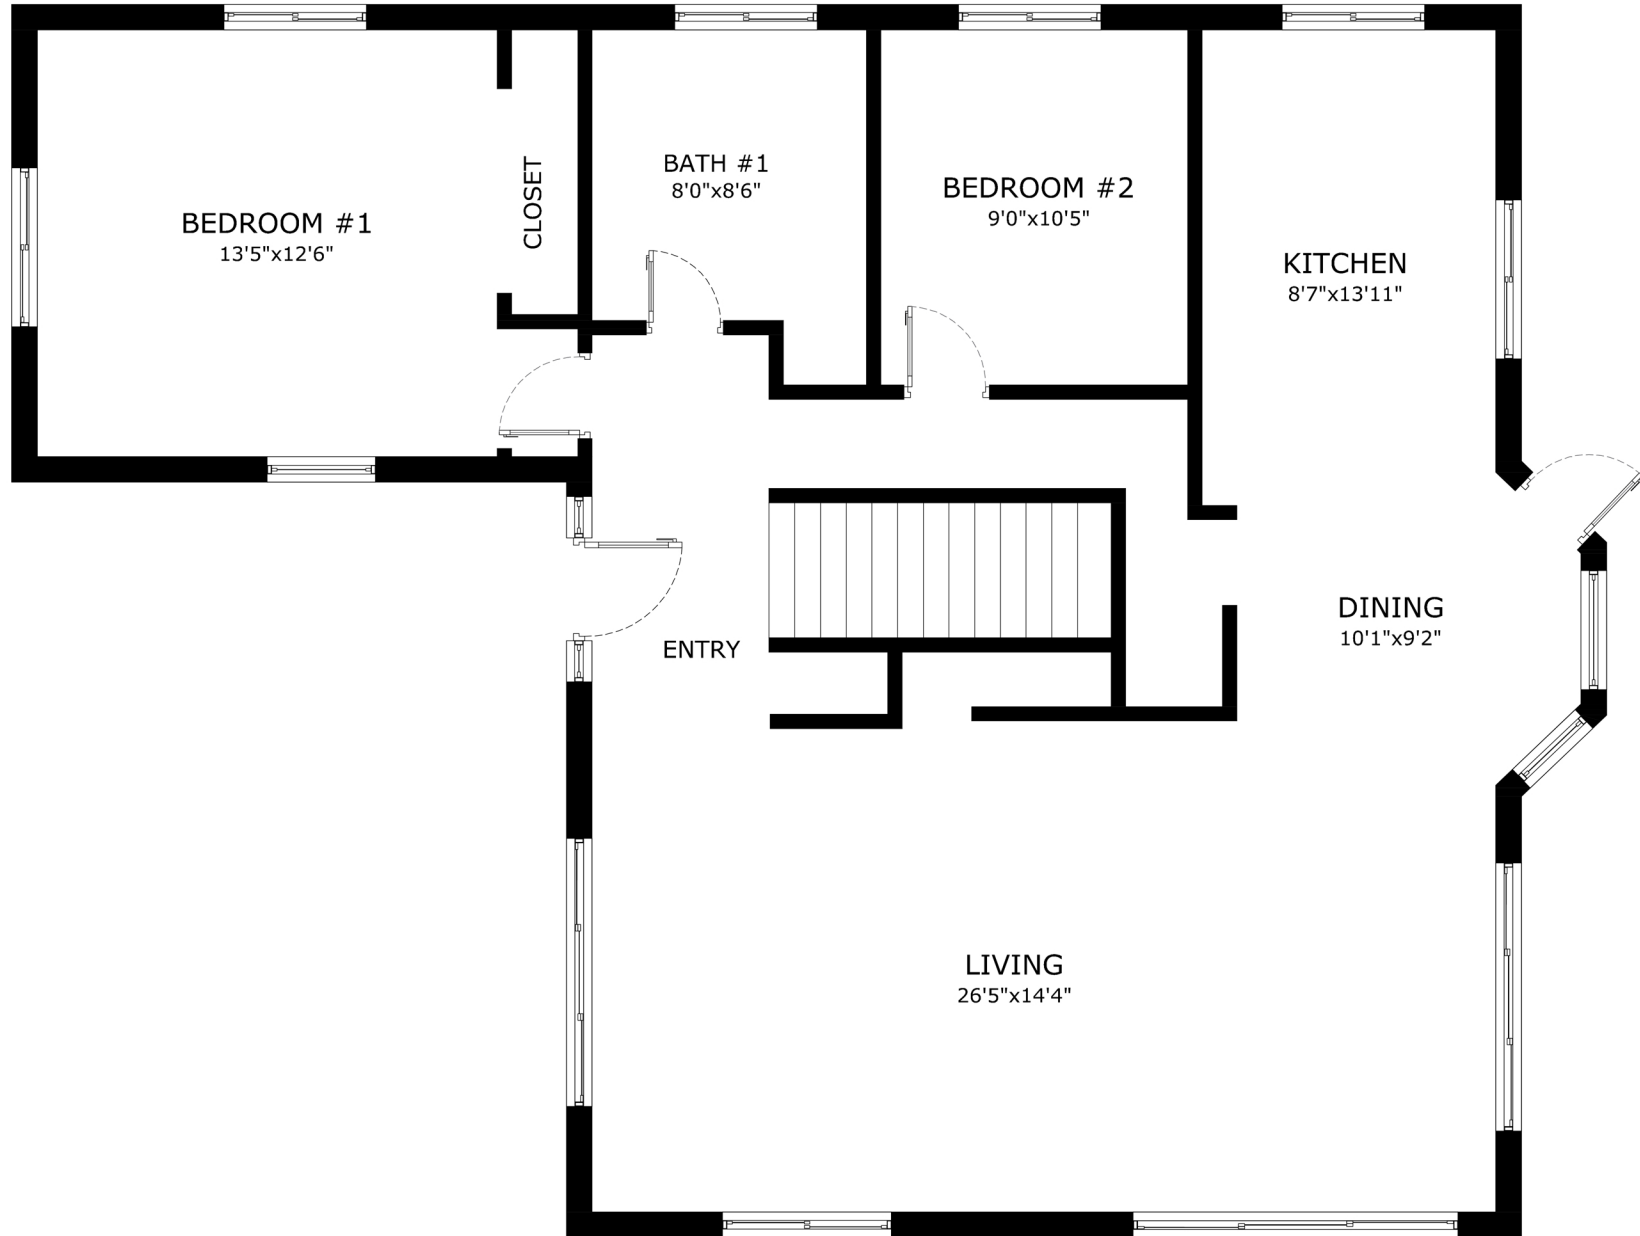

ADDRESS: 16040 Broadway Terr, Oakland, CA 94611.

MAIN LEVEL

'This floor plan is for illustration purposes only and is not intended to provide precise layout or measurements of the home. Potential buyers should investigate these issues to their own satisfaction.'