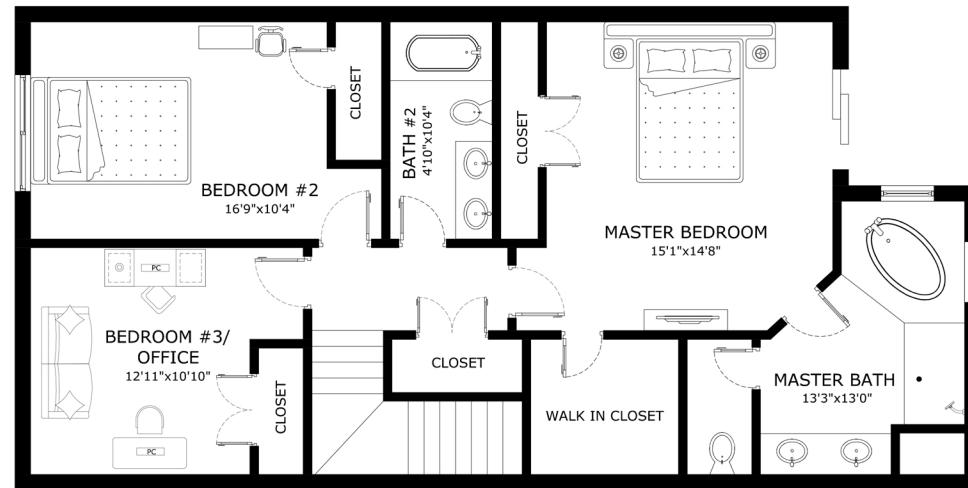

ADDRESS: 7582 Stonehouse Run Drive Glen Burnie, Maryland 21060.

FIRST FLOOR

SECOND FLOOR

THIRD FLOOR

This floor plan is for illustration purposes only and is not intended to provide precise layout or measurements of the home. Potential buyers should investigate these issues to their own satisfaction.