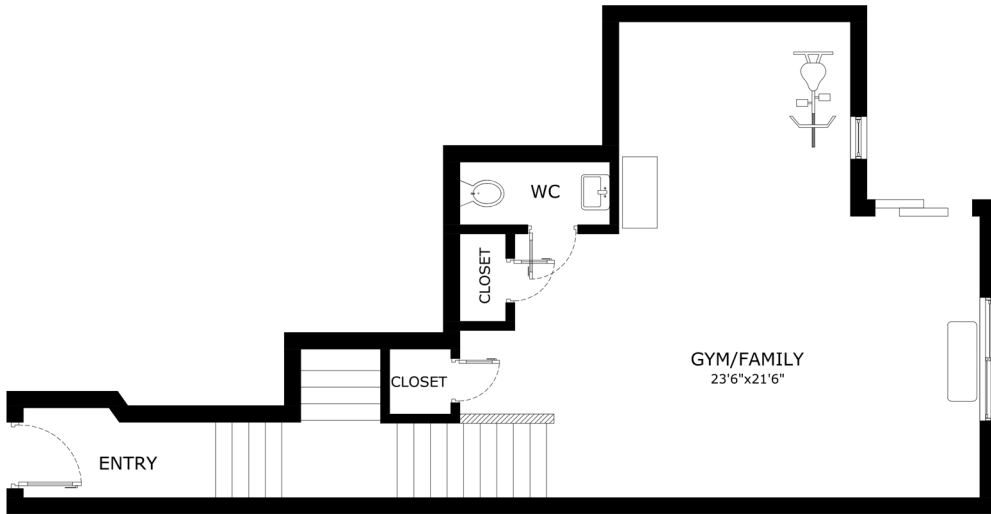

ADDRESS: 7582 Stonehouse Run Drive Glen Burnie, Maryland 21060.

FIRST FLOOR

SECOND FLOOR

THIRD FLOOR

This floor plan is for illustration purposes only and is not intended to provide precise layout or measurements of the home. Potential buyers should investigate these issues to their own satisfaction.