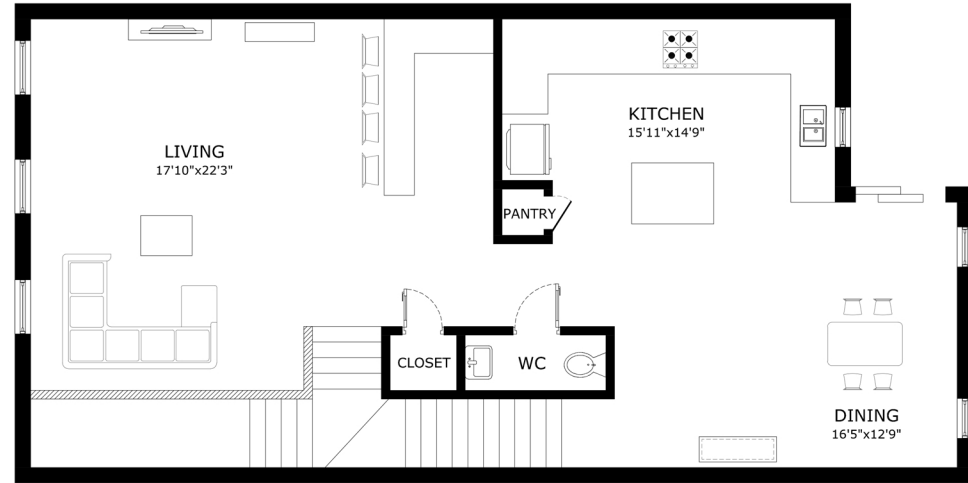

ADDRESS: 7582 Stonehouse Run Drive Glen Burnie, Maryland 21060.

FIRST FLOOR

SECOND FLOOR

THIRD FLOOR

This floor plan is for illustration purposes only and is not intended to provide precise layout or measurements of the home. Potential buyers should investigate these issues to their own satisfaction.