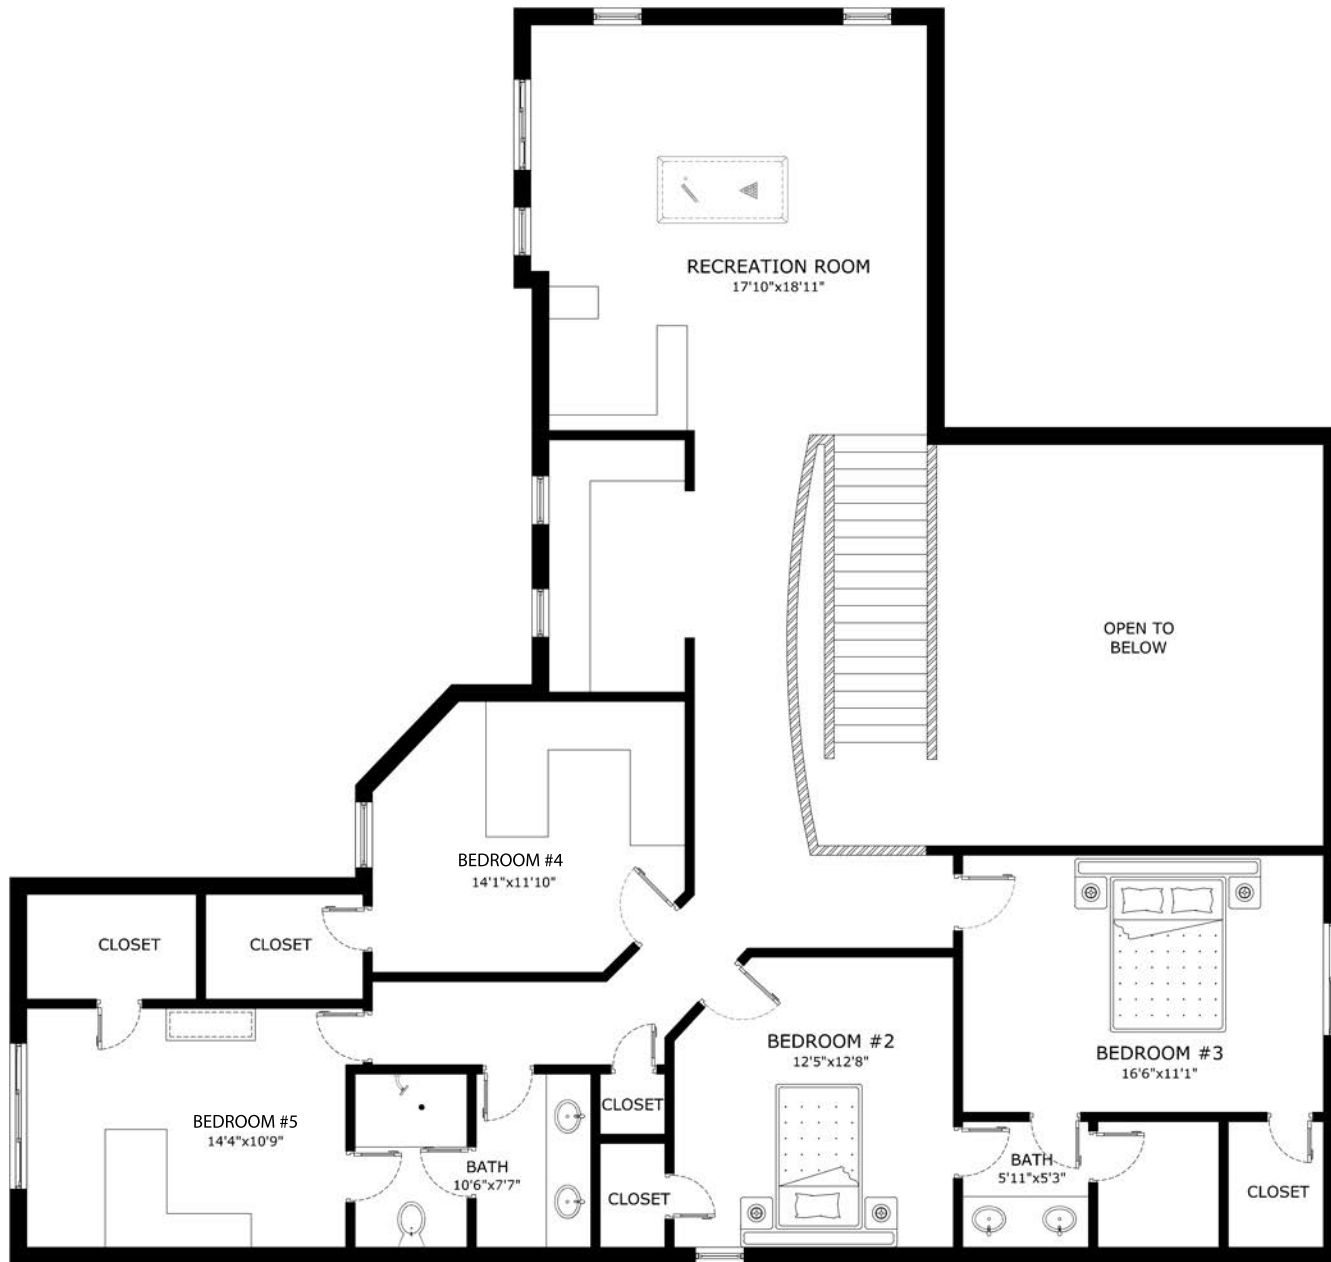

ADDRESS: 14578 W Medlock Dr, Litchfield Park, AZ 85340, United States.

SECOND FLOOR

'This floor plan is for illustration purposes only and is not intended to provide precise layout or measurements of the home. Potential buyers should investigate these issues to their own satisfaction.'