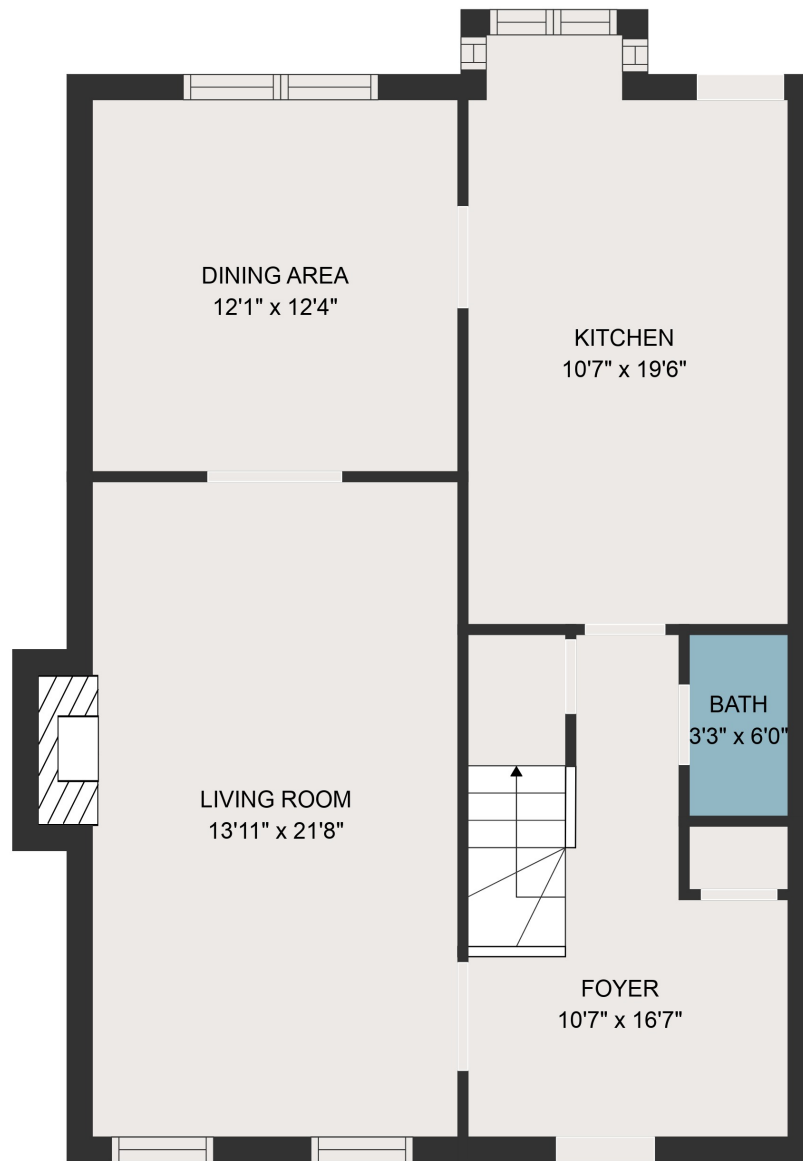

FLOOR 1

FLOOR 2

GROSS INTERNAL AREA
 FLOOR 1: 807 sq. ft, FLOOR 2: 796 sq. ft
 TOTAL: 1603 sq. ft
 MEASUREMENTS ARE DEEMED HIGHLY RELIABLE BUT NOT GUARANTEED.

GROSS INTERNAL AREA
FLOOR 1: 807 sq. ft, FLOOR 2: 796 sq. ft
TOTAL: 1603 sq. ft

MEASUREMENTS ARE DEEMED HIGHLY RELIABLE BUT NOT GUARANTEED.

GROSS INTERNAL AREA
FLOOR 1: 807 sq. ft, FLOOR 2: 796 sq. ft
TOTAL: 1603 sq. ft
MEASUREMENTS ARE DEEMED HIGHLY RELIABLE BUT NOT GUARANTEED.