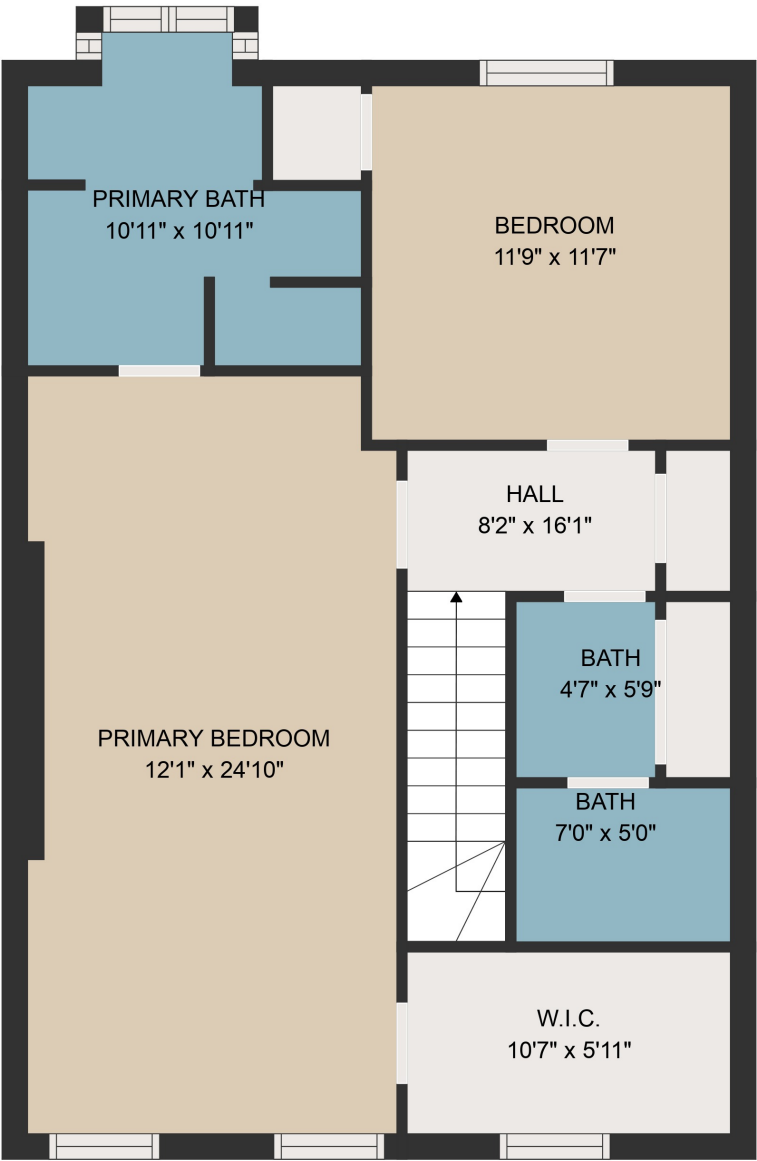

FLOOR 1

FLOOR 2

GROSS INTERNAL AREA
 FLOOR 1: 807 sq. ft, FLOOR 2: 796 sq. ft
 TOTAL: 1603 sq. ft
 MEASUREMENTS ARE DEEMED HIGHLY RELIABLE BUT NOT GUARANTEED.

GROSS INTERNAL AREA
FLOOR 1: 807 sq. ft, FLOOR 2: 796 sq. ft
TOTAL: 1603 sq. ft

MEASUREMENTS ARE DEEMED HIGHLY RELIABLE BUT NOT GUARANTEED.

GROSS INTERNAL AREA
FLOOR 1: 807 sq. ft, FLOOR 2: 796 sq. ft
TOTAL: 1603 sq. ft
MEASUREMENTS ARE DEEMED HIGHLY RELIABLE BUT NOT GUARANTEED.