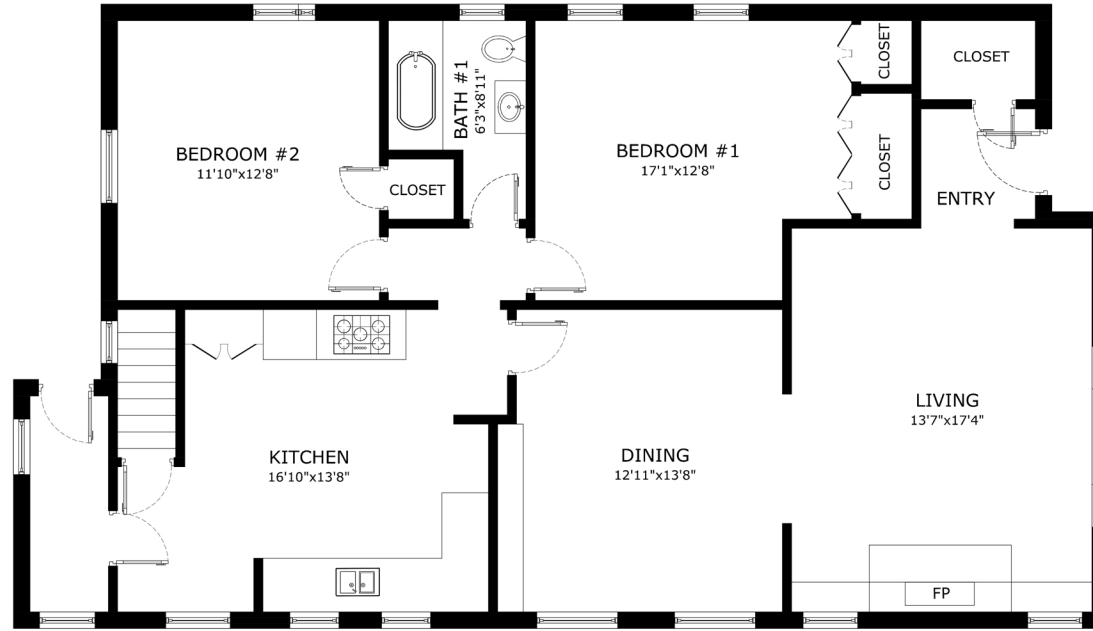

ADDRESS: 5421 Adeline Street Oakland, California 94608.

MAIN LEVEL

LOWER LEVEL

\*This floor plan is for illustration purposes only and is not intended to provide precise layout or measurements of the home. Potential buyers should investigate these issues to their own satisfaction.\*