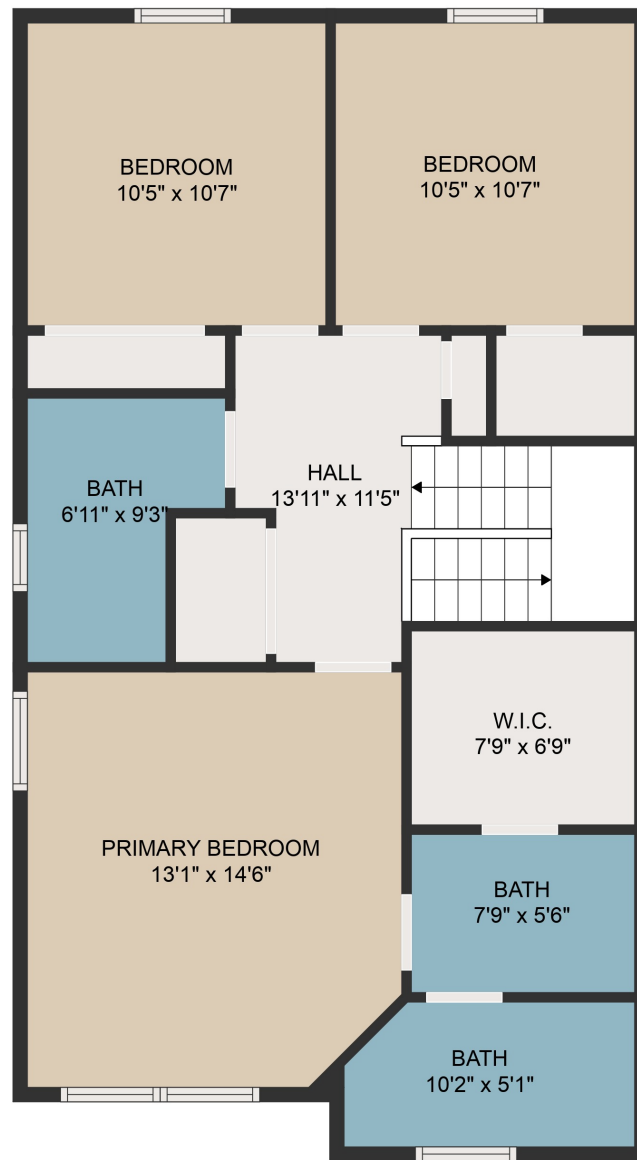

FLOOR 1

FLOOR 2

FLOOR 3

GROSS INTERNAL AREA
 FLOOR 1: 541 sq. ft, FLOOR 2: 759 sq. ft
 FLOOR 3: 806 sq. ft, EXCLUDED AREAS:
 GARAGE: 214 sq. ft
 TOTAL: 2106 sq. ft

MEASUREMENTS ARE DEEMED HIGHLY RELIABLE BUT NOT GUARANTEED.

GROSS INTERNAL AREA

FLOOR 1: 541 sq. ft, FLOOR 2: 759 sq. ft

FLOOR 3: 806 sq. ft, EXCLUDED AREAS:

GARAGE: 214 sq. ft

TOTAL: 2106 sq. ft

MEASUREMENTS ARE DEEMED HIGHLY RELIABLE BUT NOT GUARANTEED.

GROSS INTERNAL AREA
FLOOR 1: 541 sq. ft, FLOOR 2: 759 sq. ft
FLOOR 3: 806 sq. ft, EXCLUDED AREAS:
GARAGE: 214 sq. ft
TOTAL: 2106 sq. ft

MEASUREMENTS ARE DEEMED HIGHLY RELIABLE BUT NOT GUARANTEED.

GROSS INTERNAL AREA

FLOOR 1: 541 sq. ft, FLOOR 2: 759 sq. ft

FLOOR 3: 806 sq. ft, EXCLUDED AREAS:

GARAGE: 214 sq. ft

TOTAL: 2106 sq. ft

MEASUREMENTS ARE DEEMED HIGHLY RELIABLE BUT NOT GUARANTEED.