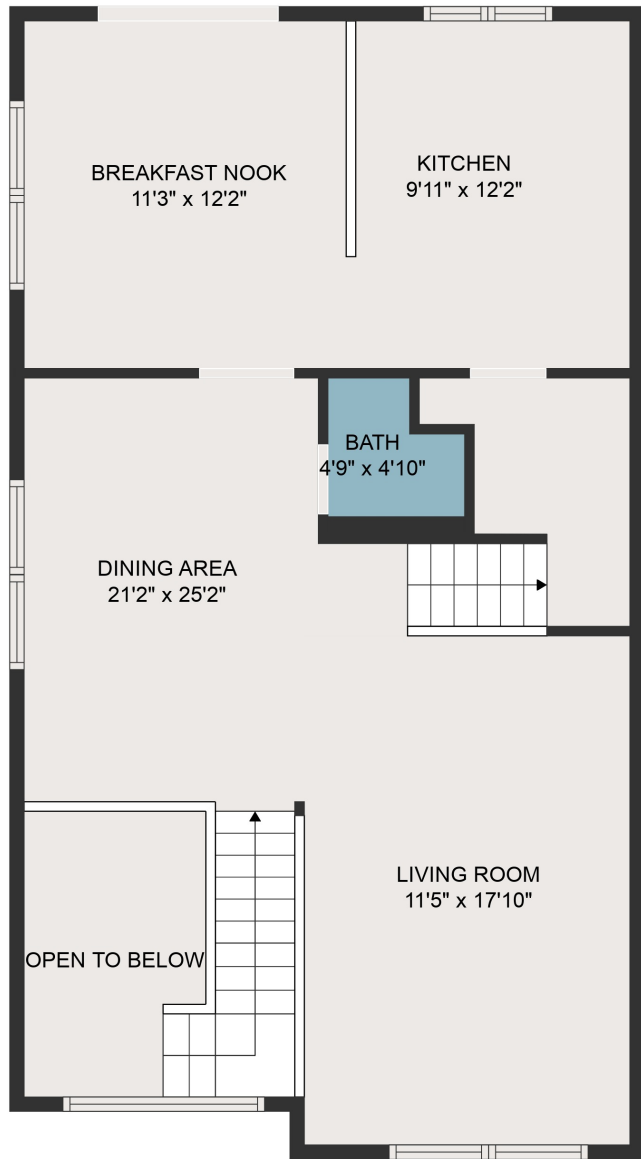

FLOOR 1

FLOOR 2

FLOOR 3

GROSS INTERNAL AREA
 FLOOR 1: 541 sq. ft, FLOOR 2: 759 sq. ft
 FLOOR 3: 806 sq. ft, EXCLUDED AREAS:
 GARAGE: 214 sq. ft
 TOTAL: 2106 sq. ft

MEASUREMENTS ARE DEEMED HIGHLY RELIABLE BUT NOT GUARANTEED.

GROSS INTERNAL AREA

FLOOR 1: 541 sq. ft, FLOOR 2: 759 sq. ft

FLOOR 3: 806 sq. ft, EXCLUDED AREAS:

GARAGE: 214 sq. ft

TOTAL: 2106 sq. ft

MEASUREMENTS ARE DEEMED HIGHLY RELIABLE BUT NOT GUARANTEED.

GROSS INTERNAL AREA
FLOOR 1: 541 sq. ft, FLOOR 2: 759 sq. ft
FLOOR 3: 806 sq. ft, EXCLUDED AREAS:
GARAGE: 214 sq. ft
TOTAL: 2106 sq. ft

MEASUREMENTS ARE DEEMED HIGHLY RELIABLE BUT NOT GUARANTEED.

GROSS INTERNAL AREA

FLOOR 1: 541 sq. ft, FLOOR 2: 759 sq. ft

FLOOR 3: 806 sq. ft, EXCLUDED AREAS:

GARAGE: 214 sq. ft

TOTAL: 2106 sq. ft

MEASUREMENTS ARE DEEMED HIGHLY RELIABLE BUT NOT GUARANTEED.