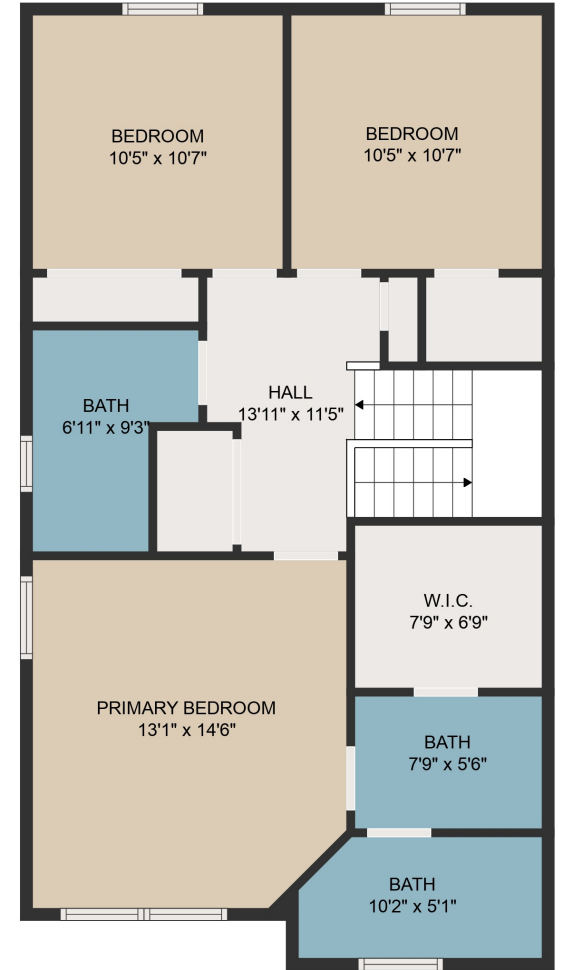

FLOOR 1

FLOOR 2

FLOOR 3

GROSS INTERNAL AREA
 FLOOR 1: 541 sq. ft, FLOOR 2: 759 sq. ft
 FLOOR 3: 806 sq. ft, EXCLUDED AREAS:
 GARAGE: 214 sq. ft
 TOTAL: 2106 sq. ft

MEASUREMENTS ARE DEEMED HIGHLY RELIABLE BUT NOT GUARANTEED.

GROSS INTERNAL AREA

FLOOR 1: 541 sq. ft, FLOOR 2: 759 sq. ft

FLOOR 3: 806 sq. ft, EXCLUDED AREAS:

GARAGE: 214 sq. ft

TOTAL: 2106 sq. ft

MEASUREMENTS ARE DEEMED HIGHLY RELIABLE BUT NOT GUARANTEED.

GROSS INTERNAL AREA
FLOOR 1: 541 sq. ft, FLOOR 2: 759 sq. ft
FLOOR 3: 806 sq. ft, EXCLUDED AREAS:
GARAGE: 214 sq. ft
TOTAL: 2106 sq. ft

MEASUREMENTS ARE DEEMED HIGHLY RELIABLE BUT NOT GUARANTEED.

GROSS INTERNAL AREA

FLOOR 1: 541 sq. ft, FLOOR 2: 759 sq. ft

FLOOR 3: 806 sq. ft, EXCLUDED AREAS:

GARAGE: 214 sq. ft

TOTAL: 2106 sq. ft

MEASUREMENTS ARE DEEMED HIGHLY RELIABLE BUT NOT GUARANTEED.