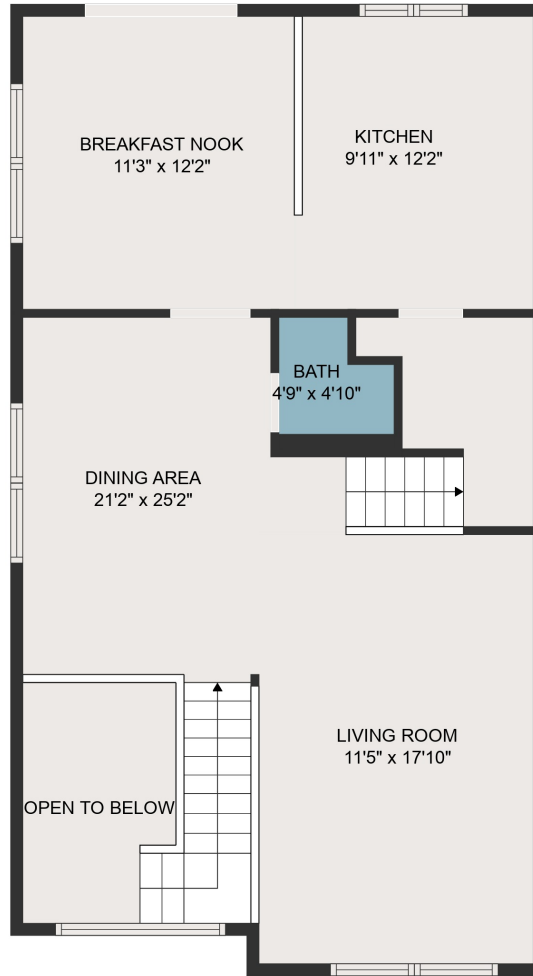

FLOOR 1

FLOOR 2

FLOOR 3

GROSS INTERNAL AREA
 FLOOR 1: 541 sq. ft, FLOOR 2: 759 sq. ft
 FLOOR 3: 806 sq. ft, EXCLUDED AREAS:
 GARAGE: 214 sq. ft
 TOTAL: 2106 sq. ft

MEASUREMENTS ARE DEEMED HIGHLY RELIABLE BUT NOT GUARANTEED.

GROSS INTERNAL AREA

FLOOR 1: 541 sq. ft, FLOOR 2: 759 sq. ft

FLOOR 3: 806 sq. ft, EXCLUDED AREAS:

GARAGE: 214 sq. ft

TOTAL: 2106 sq. ft

MEASUREMENTS ARE DEEMED HIGHLY RELIABLE BUT NOT GUARANTEED.

GROSS INTERNAL AREA
FLOOR 1: 541 sq. ft, FLOOR 2: 759 sq. ft
FLOOR 3: 806 sq. ft, EXCLUDED AREAS:
GARAGE: 214 sq. ft
TOTAL: 2106 sq. ft

MEASUREMENTS ARE DEEMED HIGHLY RELIABLE BUT NOT GUARANTEED.

GROSS INTERNAL AREA

FLOOR 1: 541 sq. ft, FLOOR 2: 759 sq. ft

FLOOR 3: 806 sq. ft, EXCLUDED AREAS:

GARAGE: 214 sq. ft

TOTAL: 2106 sq. ft

MEASUREMENTS ARE DEEMED HIGHLY RELIABLE BUT NOT GUARANTEED.