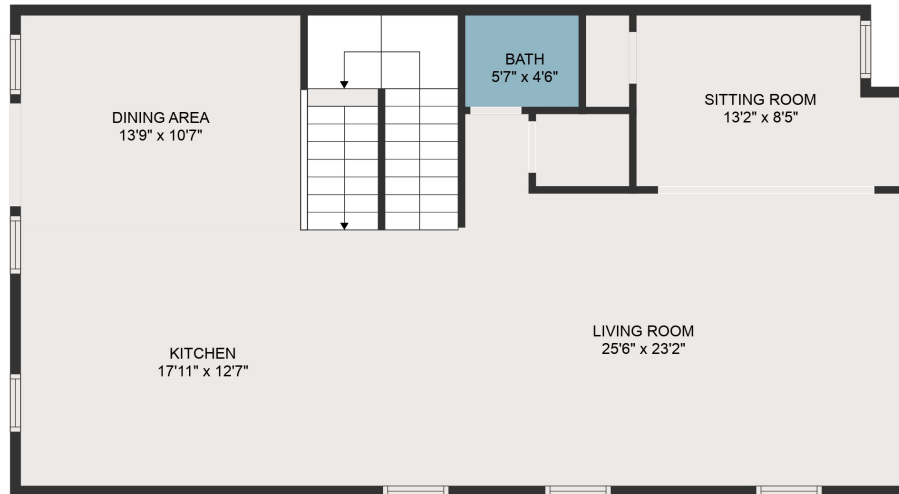

FLOOR 3

FLOOR 1

FLOOR 2

GROSS INTERNAL AREA
 Below Ground: 455 sq. ft, FLOOR 2: 980 sq. ft, FLOOR 3: 962 sq. ft
 TOTAL: 2397 sq. ft

MEASUREMENTS ARE DEEMED HIGHLY RELIABLE BUT NOT GUARANTEED.

GROSS INTERNAL AREA

Below Ground: 455 sq. ft, FLOOR 2: 980 sq. ft, FLOOR 3: 962 sq. ft
TOTAL: 2397 sq. ft

MEASUREMENTS ARE DEEMED HIGHLY RELIABLE BUT NOT GUARANTEED.

GROSS INTERNAL AREA

Below Ground: 455 sq. ft, FLOOR 2: 980 sq. ft, FLOOR 3: 962 sq. ft
TOTAL: 2397 sq. ft

MEASUREMENTS ARE DEEMED HIGHLY RELIABLE BUT NOT GUARANTEED.

RECREATION ROOM
13'9" x 23'2"

FOYER
7'5" x 18'1"

GROSS INTERNAL AREA

Below Ground: 455 sq. ft, FLOOR 2: 980 sq. ft, FLOOR 3: 962 sq. ft
TOTAL: 2397 sq. ft