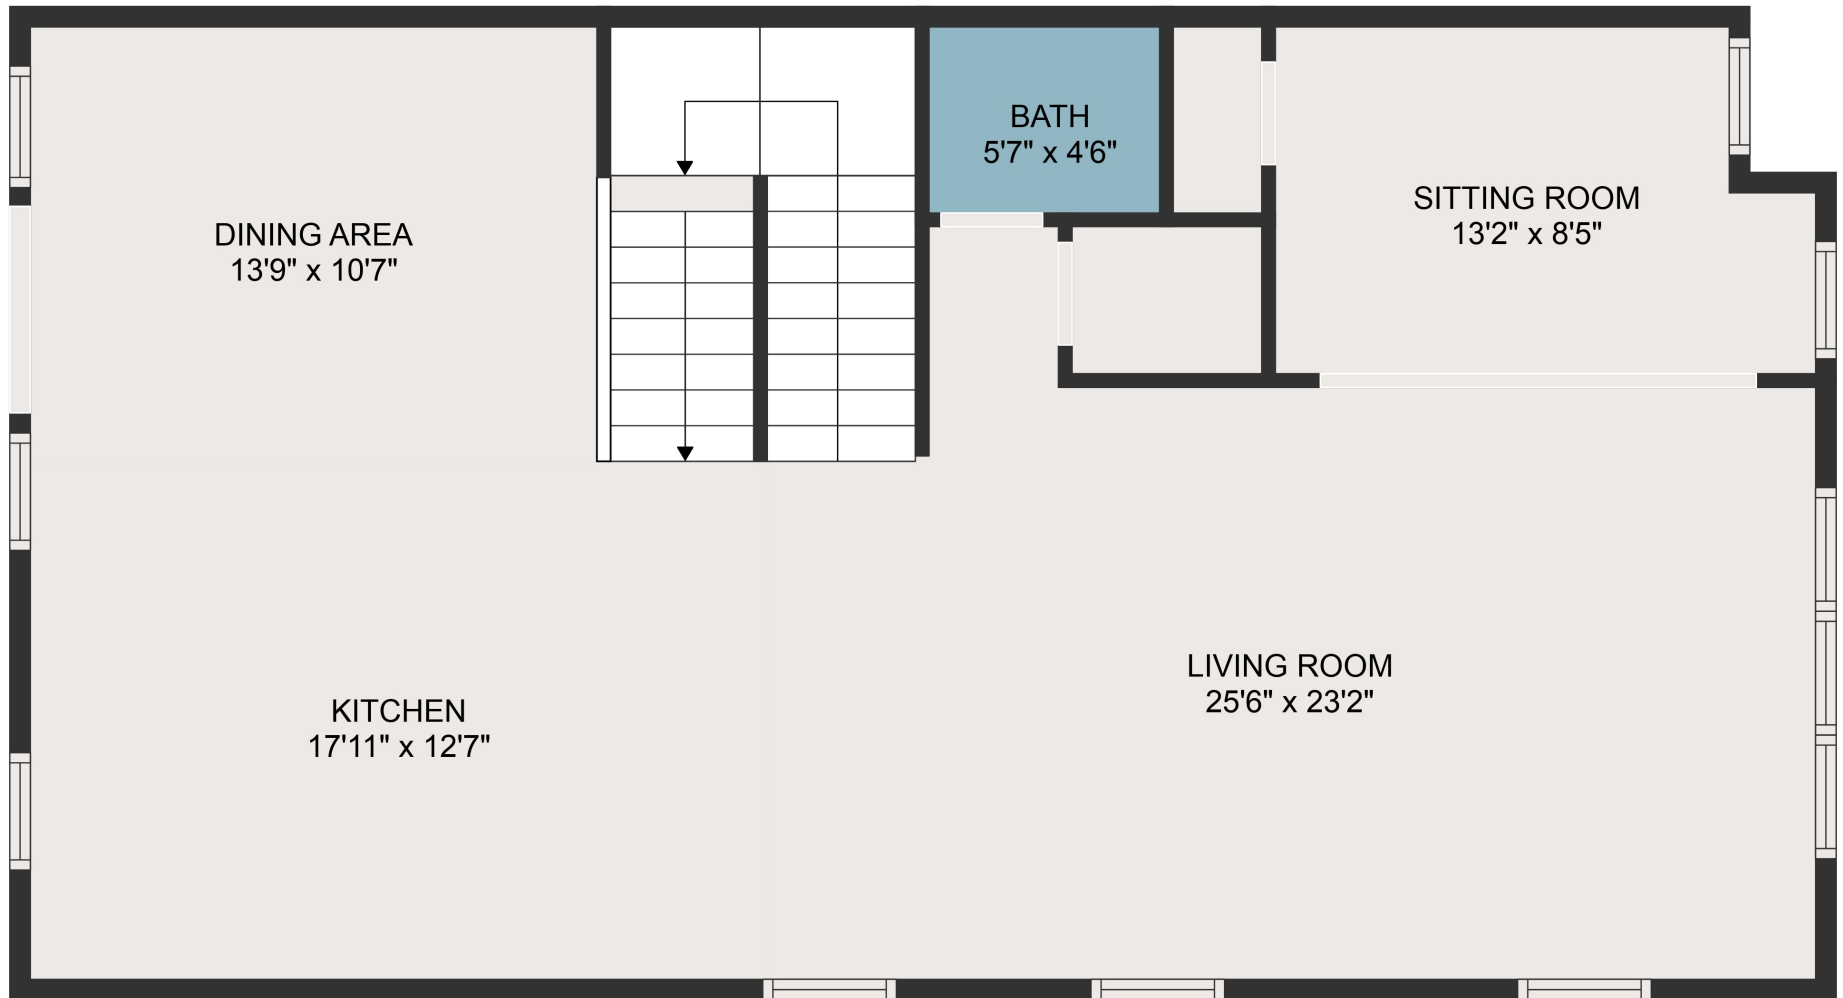

FLOOR 3

FLOOR 1

FLOOR 2

GROSS INTERNAL AREA
 Below Ground: 455 sq. ft, FLOOR 2: 980 sq. ft, FLOOR 3: 962 sq. ft
 TOTAL: 2397 sq. ft

MEASUREMENTS ARE DEEMED HIGHLY RELIABLE BUT NOT GUARANTEED.

GROSS INTERNAL AREA

Below Ground: 455 sq. ft, FLOOR 2: 980 sq. ft, FLOOR 3: 962 sq. ft
TOTAL: 2397 sq. ft

MEASUREMENTS ARE DEEMED HIGHLY RELIABLE BUT NOT GUARANTEED.

GROSS INTERNAL AREA

Below Ground: 455 sq. ft, FLOOR 2: 980 sq. ft, FLOOR 3: 962 sq. ft
TOTAL: 2397 sq. ft

MEASUREMENTS ARE DEEMED HIGHLY RELIABLE BUT NOT GUARANTEED.

RECREATION ROOM
13'9" x 23'2"

FOYER
7'5" x 18'1"

GROSS INTERNAL AREA

Below Ground: 455 sq. ft, FLOOR 2: 980 sq. ft, FLOOR 3: 962 sq. ft
TOTAL: 2397 sq. ft