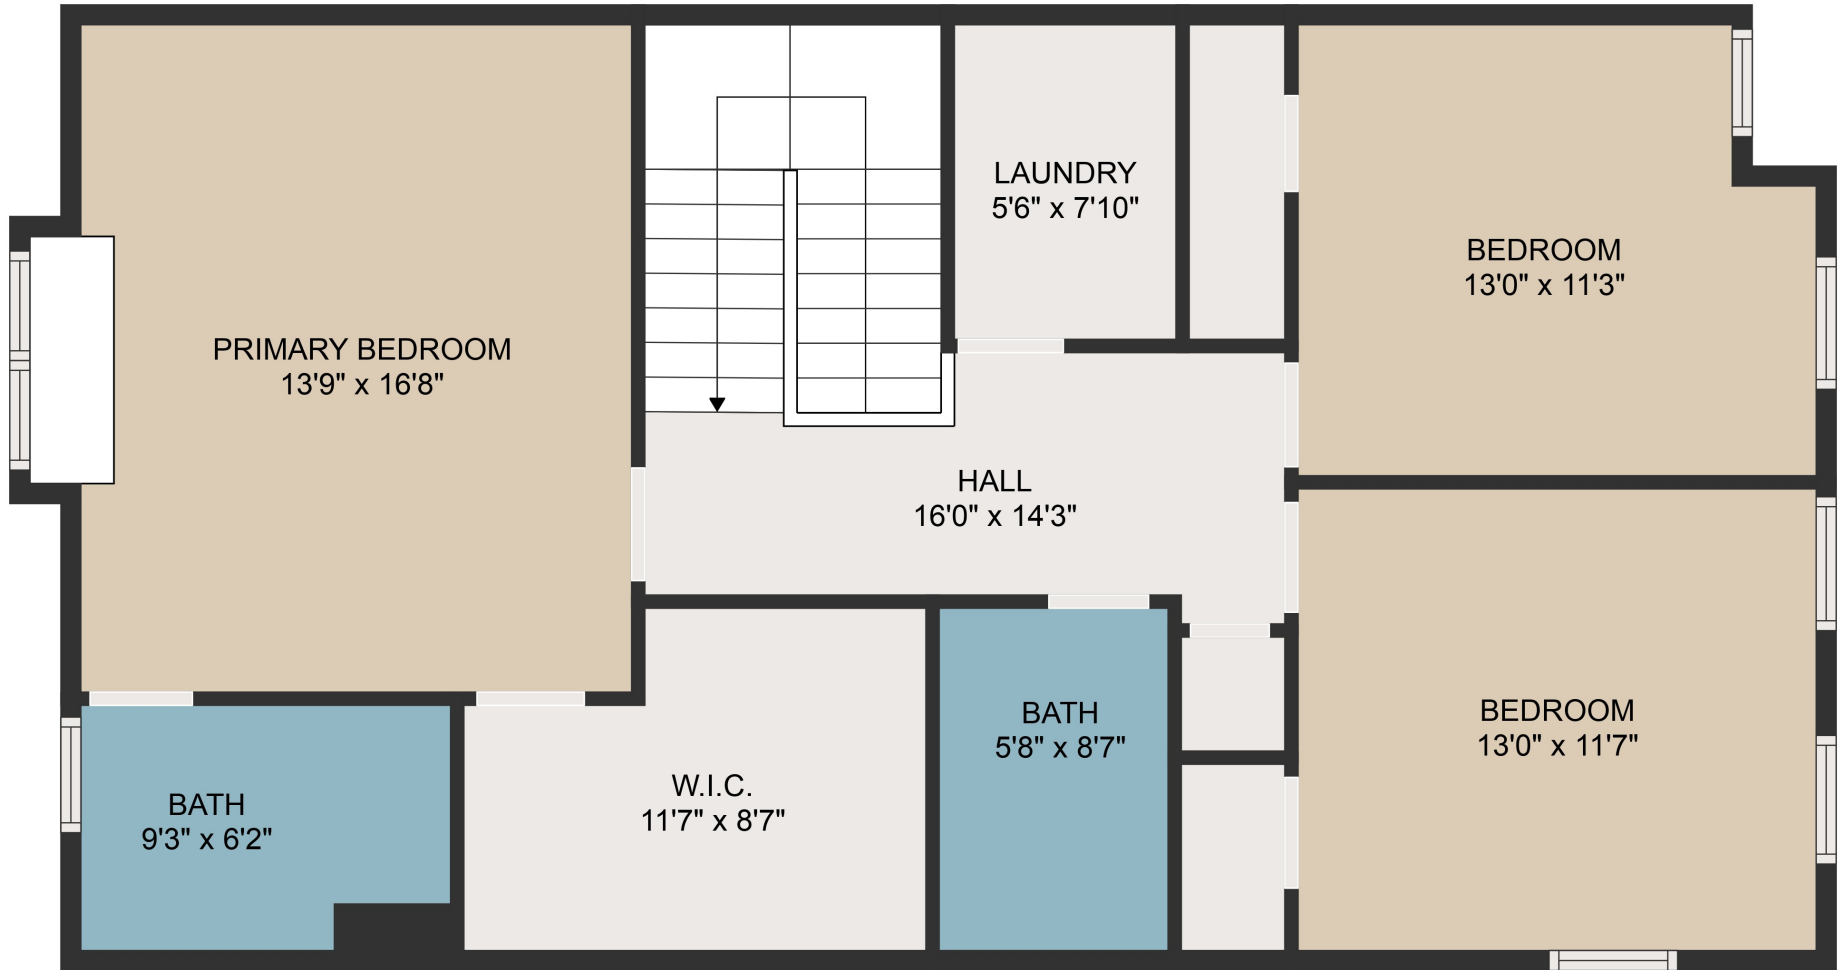

FLOOR 3

FLOOR 1

FLOOR 2

GROSS INTERNAL AREA
 Below Ground: 455 sq. ft, FLOOR 2: 980 sq. ft, FLOOR 3: 962 sq. ft
 TOTAL: 2397 sq. ft

MEASUREMENTS ARE DEEMED HIGHLY RELIABLE BUT NOT GUARANTEED.

GROSS INTERNAL AREA

Below Ground: 455 sq. ft, FLOOR 2: 980 sq. ft, FLOOR 3: 962 sq. ft
TOTAL: 2397 sq. ft

MEASUREMENTS ARE DEEMED HIGHLY RELIABLE BUT NOT GUARANTEED.

GROSS INTERNAL AREA

Below Ground: 455 sq. ft, FLOOR 2: 980 sq. ft, FLOOR 3: 962 sq. ft
TOTAL: 2397 sq. ft

MEASUREMENTS ARE DEEMED HIGHLY RELIABLE BUT NOT GUARANTEED.

RECREATION ROOM
13'9" x 23'2"

FOYER
7'5" x 18'1"

GROSS INTERNAL AREA

Below Ground: 455 sq. ft, FLOOR 2: 980 sq. ft, FLOOR 3: 962 sq. ft
TOTAL: 2397 sq. ft