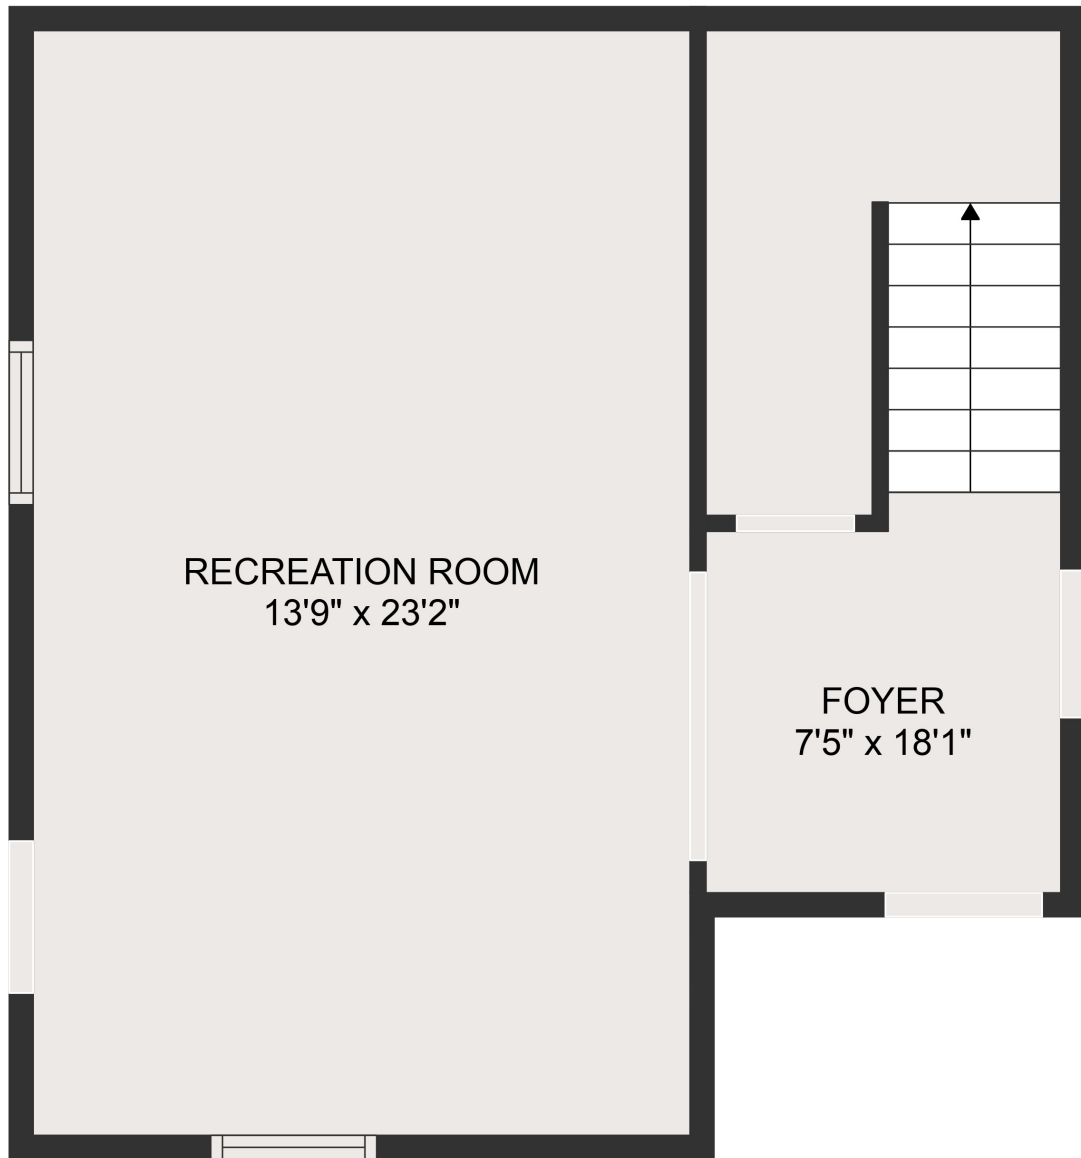

FLOOR 3

FLOOR 1

FLOOR 2

GROSS INTERNAL AREA
 Below Ground: 455 sq. ft, FLOOR 2: 980 sq. ft, FLOOR 3: 962 sq. ft
 TOTAL: 2397 sq. ft

MEASUREMENTS ARE DEEMED HIGHLY RELIABLE BUT NOT GUARANTEED.

GROSS INTERNAL AREA

Below Ground: 455 sq. ft, FLOOR 2: 980 sq. ft, FLOOR 3: 962 sq. ft
TOTAL: 2397 sq. ft

MEASUREMENTS ARE DEEMED HIGHLY RELIABLE BUT NOT GUARANTEED.

GROSS INTERNAL AREA

Below Ground: 455 sq. ft, FLOOR 2: 980 sq. ft, FLOOR 3: 962 sq. ft
TOTAL: 2397 sq. ft

MEASUREMENTS ARE DEEMED HIGHLY RELIABLE BUT NOT GUARANTEED.

RECREATION ROOM
13'9" x 23'2"

FOYER
7'5" x 18'1"

GROSS INTERNAL AREA

Below Ground: 455 sq. ft, FLOOR 2: 980 sq. ft, FLOOR 3: 962 sq. ft
TOTAL: 2397 sq. ft