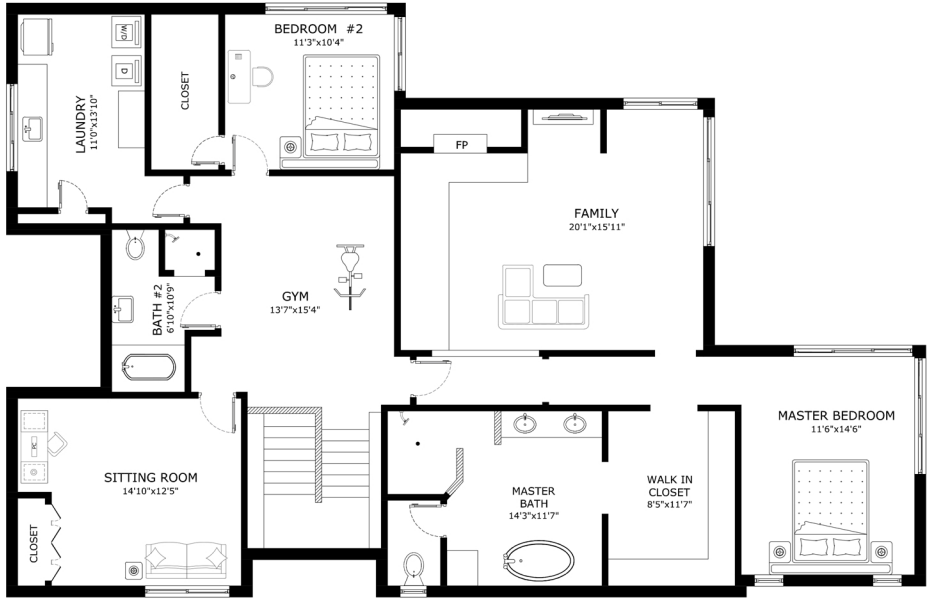

ADDRESS: 6833 Armour Dr. Oakland, CA 94611.

BASEMENT

LOWER LEVEL

UPPER LEVEL

'This floor plan is for illustration purposes only and is not intended to provide precise layout or measurements of the home. Potential buyers should investigate these issues to their own satisfaction.'