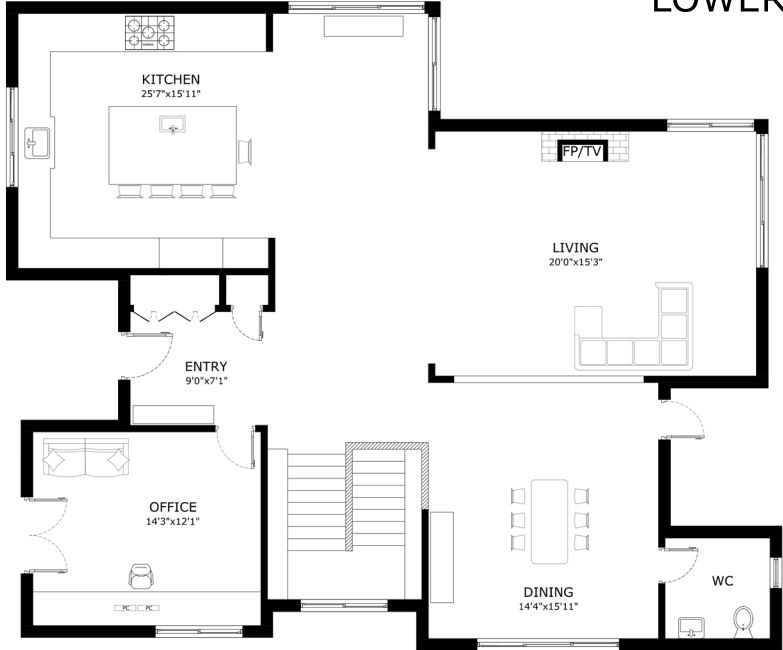

ADDRESS: 6833 Armour Dr. Oakland, CA 94611.

BASEMENT

LOWER LEVEL

UPPER LEVEL

'This floor plan is for illustration purposes only and is not intended to provide precise layout or measurements of the home. Potential buyers should investigate these issues to their own satisfaction.'