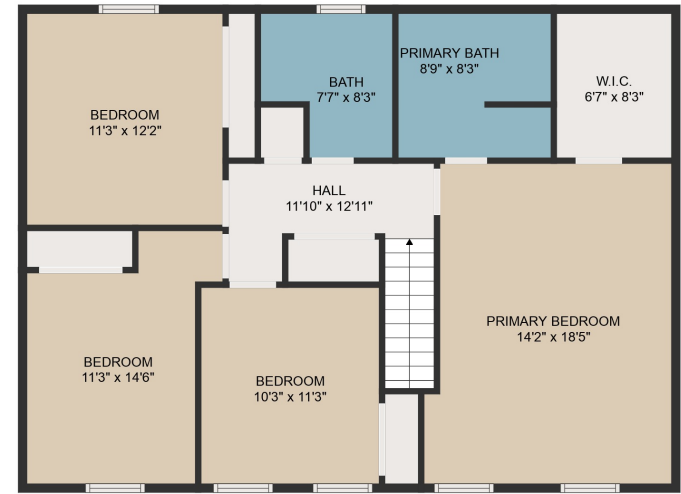

FLOOR 2

FLOOR 3

FLOOR 1

GROSS INTERNAL AREA  
 Below Ground: 731 sq. ft, FLOOR 2: 1001 sq. ft, FLOOR 3: 999 sq. ft  
 EXCLUDED AREAS: ELECTRICAL ROOM: 178 sq. ft, GARAGE: 443 sq. ft, FIREPLACE: 7 sq. ft  
 TOTAL: 2731 sq. ft

MEASUREMENTS ARE DEEMED HIGHLY RELIABLE BUT NOT GUARANTEED.

GROSS INTERNAL AREA  
 Below Ground: 731 sq. ft, FLOOR 2: 1001 sq. ft, FLOOR 3: 999 sq. ft  
 EXCLUDED AREAS: ELECTRICAL ROOM: 178 sq. ft, GARAGE: 443 sq. ft, FIREPLACE: 7 sq. ft  
 TOTAL: 2731 sq. ft

MEASUREMENTS ARE DEEMED HIGHLY RELIABLE BUT NOT GUARANTEED.

WET BAR  
8'3" x 12'10"

RECREATION ROOM  
24'7" x 25'10"

ELECTRICAL ROOM  
12'10" x 19'2"

GROSS INTERNAL AREA

Below Ground: 731 sq. ft, FLOOR 2: 1001 sq. ft, FLOOR 3: 999 sq. ft