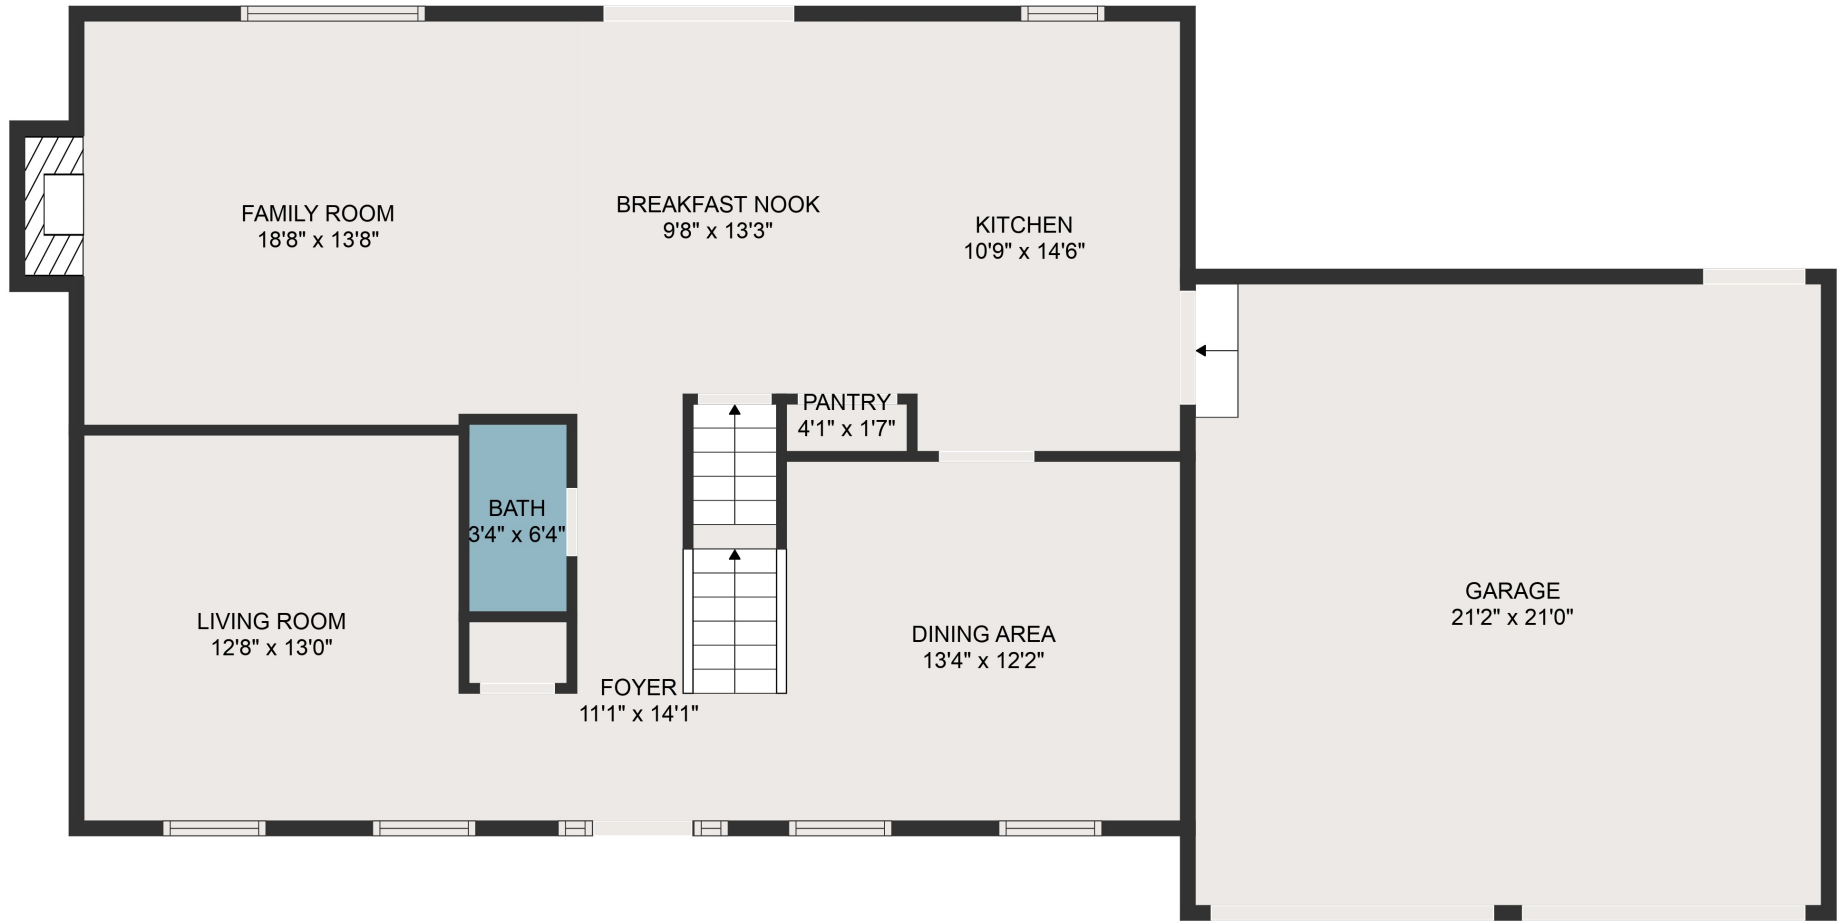

FLOOR 2

FLOOR 3

FLOOR 1

GROSS INTERNAL AREA  
 Below Ground: 731 sq. ft, FLOOR 2: 1001 sq. ft, FLOOR 3: 999 sq. ft  
 EXCLUDED AREAS: ELECTRICAL ROOM: 178 sq. ft, GARAGE: 443 sq. ft, FIREPLACE: 7 sq. ft  
 TOTAL: 2731 sq. ft

MEASUREMENTS ARE DEEMED HIGHLY RELIABLE BUT NOT GUARANTEED.

GROSS INTERNAL AREA  
 Below Ground: 731 sq. ft, FLOOR 2: 1001 sq. ft, FLOOR 3: 999 sq. ft  
 EXCLUDED AREAS: ELECTRICAL ROOM: 178 sq. ft, GARAGE: 443 sq. ft, FIREPLACE: 7 sq. ft  
 TOTAL: 2731 sq. ft

MEASUREMENTS ARE DEEMED HIGHLY RELIABLE BUT NOT GUARANTEED.

WET BAR  
8'3" x 12'10"

RECREATION ROOM  
24'7" x 25'10"

ELECTRICAL ROOM  
12'10" x 19'2"

GROSS INTERNAL AREA

Below Ground: 731 sq. ft, FLOOR 2: 1001 sq. ft, FLOOR 3: 999 sq. ft