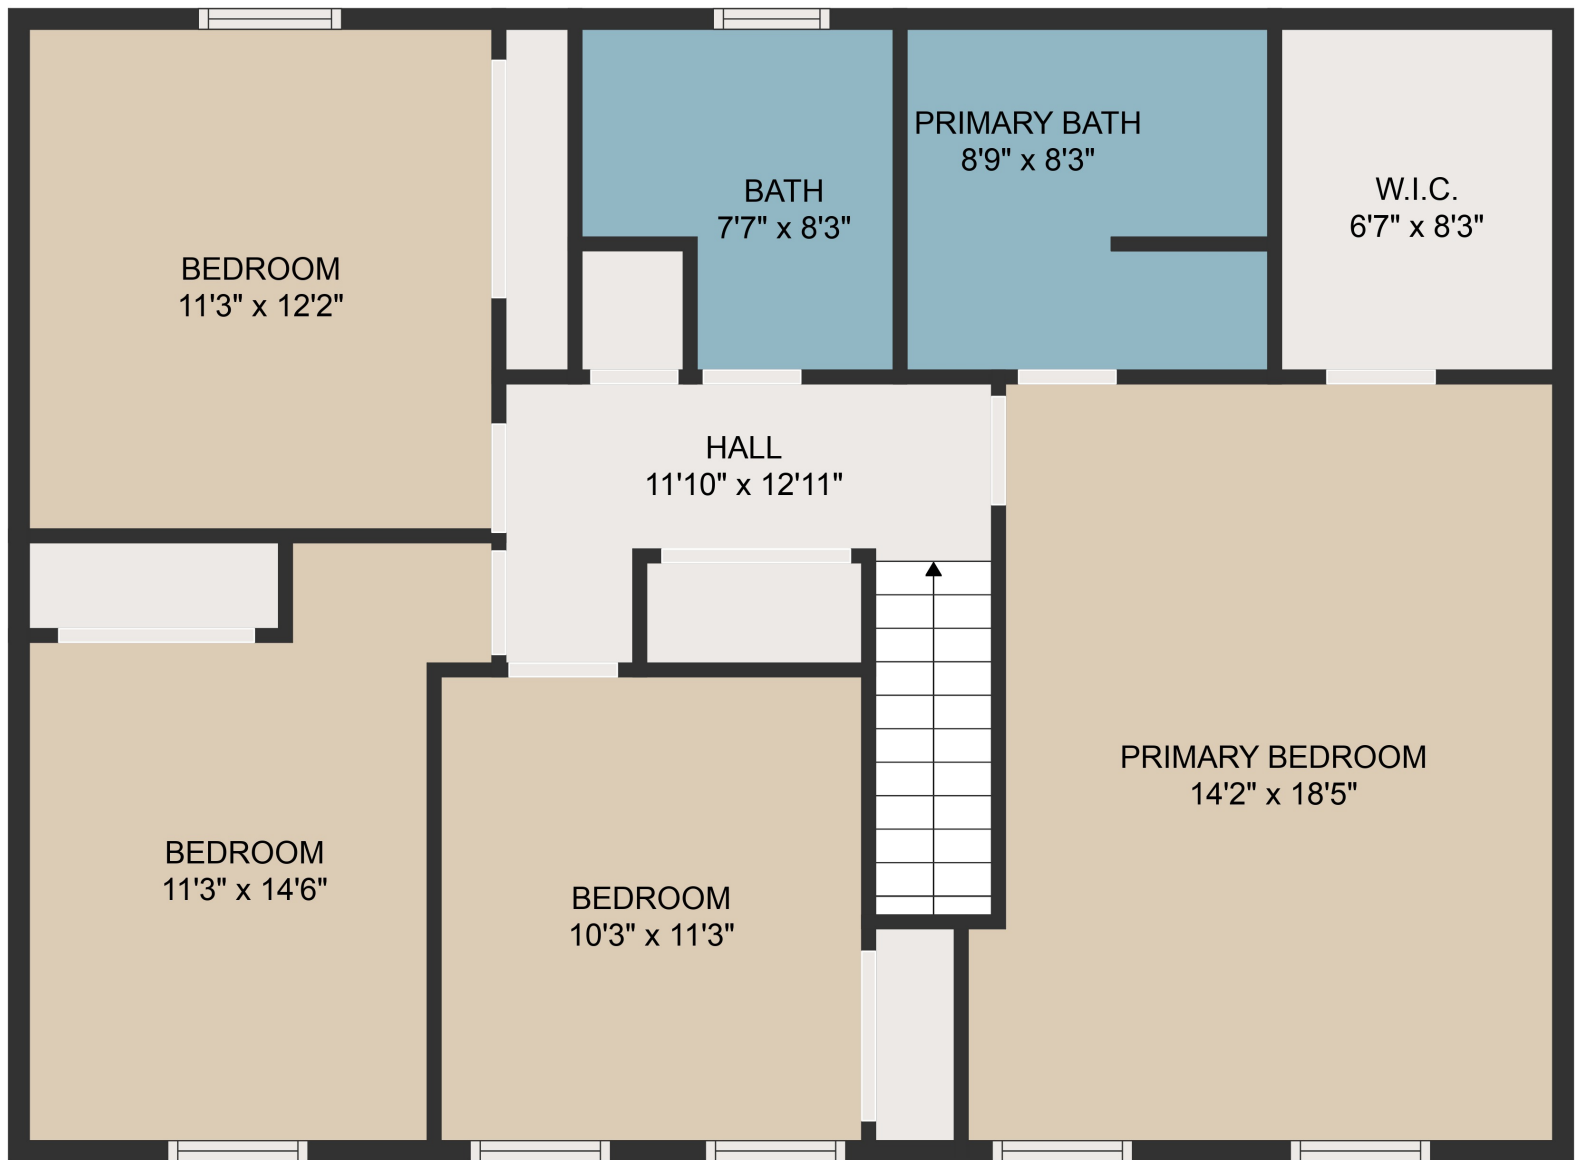

FLOOR 2

FLOOR 3

FLOOR 1

GROSS INTERNAL AREA  
 Below Ground: 731 sq. ft, FLOOR 2: 1001 sq. ft, FLOOR 3: 999 sq. ft  
 EXCLUDED AREAS: ELECTRICAL ROOM: 178 sq. ft, GARAGE: 443 sq. ft, FIREPLACE: 7 sq. ft  
 TOTAL: 2731 sq. ft

MEASUREMENTS ARE DEEMED HIGHLY RELIABLE BUT NOT GUARANTEED.

GROSS INTERNAL AREA  
 Below Ground: 731 sq. ft, FLOOR 2: 1001 sq. ft, FLOOR 3: 999 sq. ft  
 EXCLUDED AREAS: ELECTRICAL ROOM: 178 sq. ft, GARAGE: 443 sq. ft, FIREPLACE: 7 sq. ft  
 TOTAL: 2731 sq. ft

MEASUREMENTS ARE DEEMED HIGHLY RELIABLE BUT NOT GUARANTEED.

WET BAR  
8'3" x 12'10"

RECREATION ROOM  
24'7" x 25'10"

ELECTRICAL ROOM  
12'10" x 19'2"

GROSS INTERNAL AREA

Below Ground: 731 sq. ft, FLOOR 2: 1001 sq. ft, FLOOR 3: 999 sq. ft