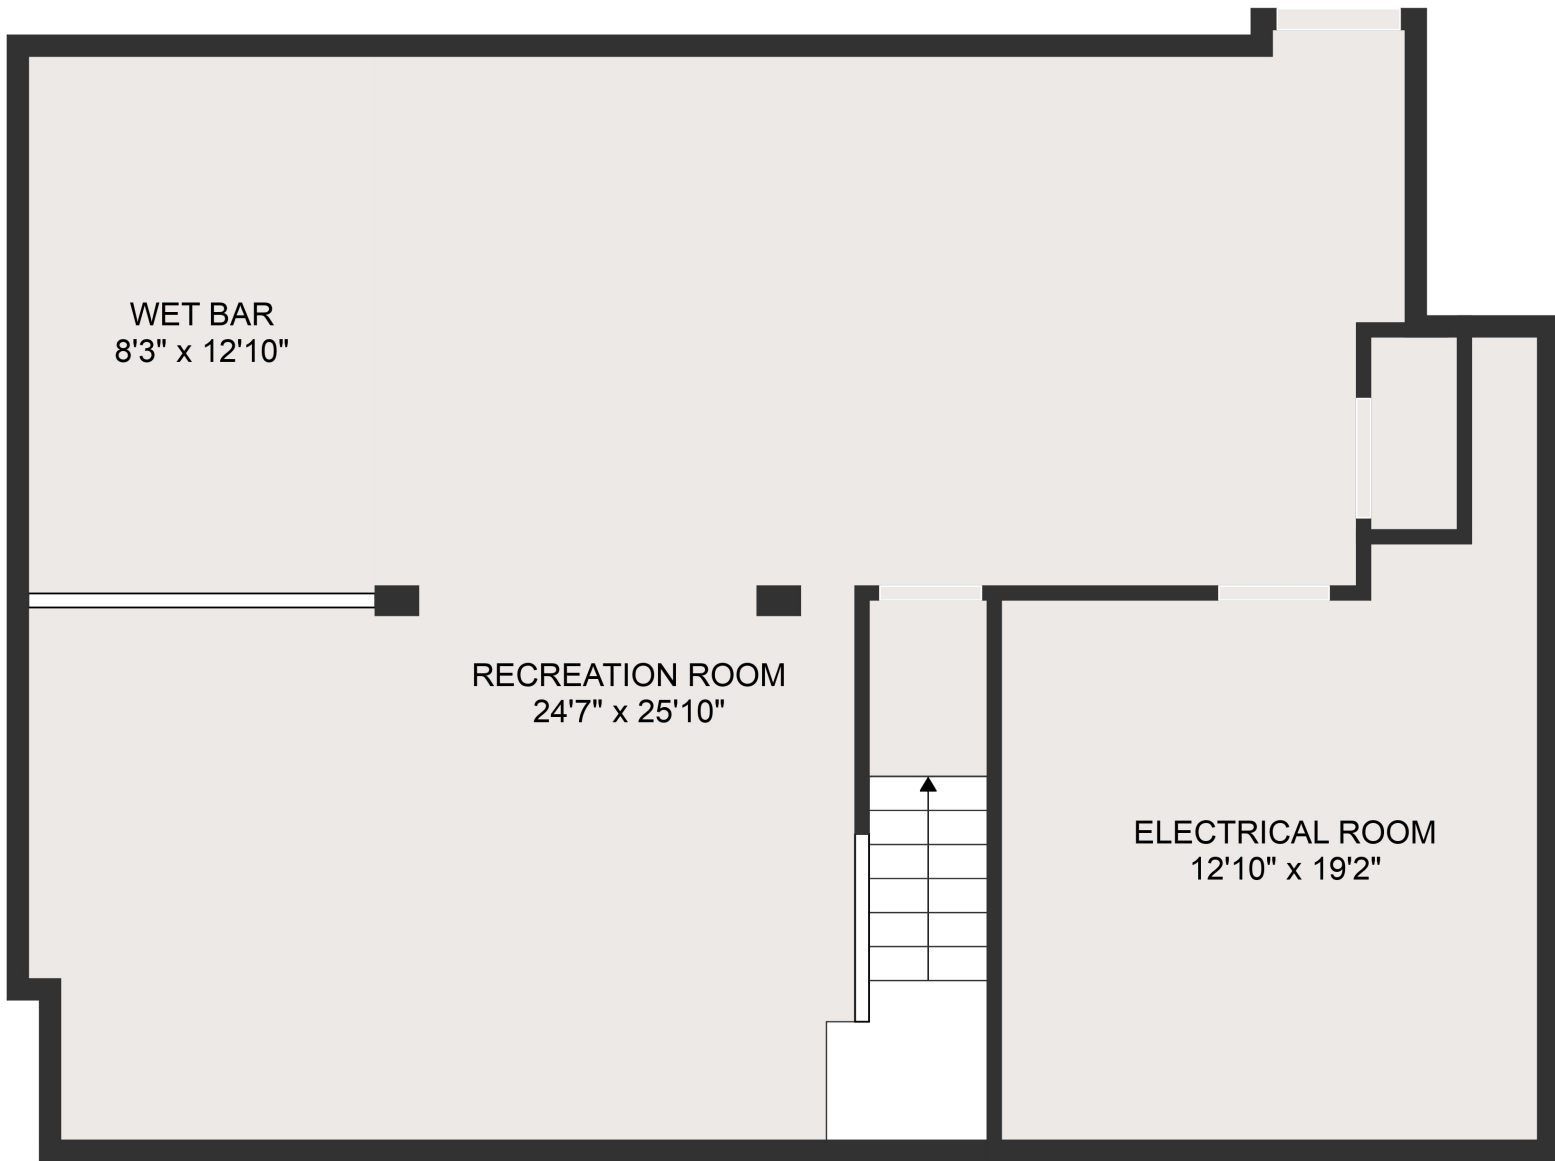

FLOOR 2

FLOOR 3

FLOOR 1

GROSS INTERNAL AREA  
 Below Ground: 731 sq. ft, FLOOR 2: 1001 sq. ft, FLOOR 3: 999 sq. ft  
 EXCLUDED AREAS: ELECTRICAL ROOM: 178 sq. ft, GARAGE: 443 sq. ft, FIREPLACE: 7 sq. ft  
 TOTAL: 2731 sq. ft

MEASUREMENTS ARE DEEMED HIGHLY RELIABLE BUT NOT GUARANTEED.

GROSS INTERNAL AREA  
 Below Ground: 731 sq. ft, FLOOR 2: 1001 sq. ft, FLOOR 3: 999 sq. ft  
 EXCLUDED AREAS: ELECTRICAL ROOM: 178 sq. ft, GARAGE: 443 sq. ft, FIREPLACE: 7 sq. ft  
 TOTAL: 2731 sq. ft

MEASUREMENTS ARE DEEMED HIGHLY RELIABLE BUT NOT GUARANTEED.

WET BAR  
8'3" x 12'10"

RECREATION ROOM  
24'7" x 25'10"

ELECTRICAL ROOM  
12'10" x 19'2"

GROSS INTERNAL AREA

Below Ground: 731 sq. ft, FLOOR 2: 1001 sq. ft, FLOOR 3: 999 sq. ft