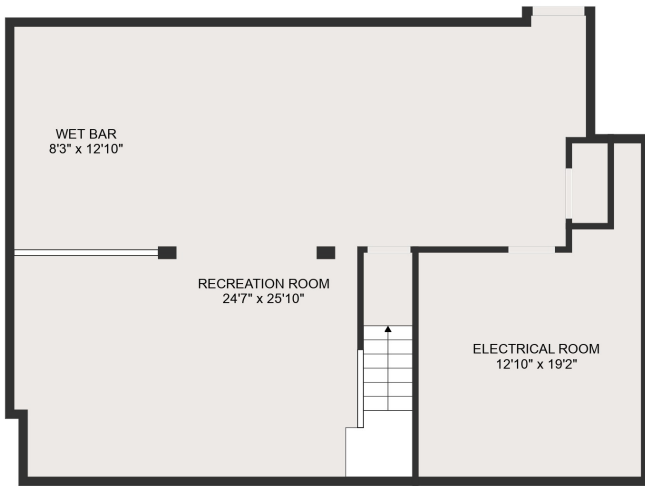

FLOOR 2

FLOOR 3

FLOOR 1

GROSS INTERNAL AREA  
 Below Ground: 731 sq. ft, FLOOR 2: 1001 sq. ft, FLOOR 3: 999 sq. ft  
 EXCLUDED AREAS: ELECTRICAL ROOM: 178 sq. ft, GARAGE: 443 sq. ft, FIREPLACE: 7 sq. ft  
 TOTAL: 2731 sq. ft

MEASUREMENTS ARE DEEMED HIGHLY RELIABLE BUT NOT GUARANTEED.

GROSS INTERNAL AREA  
 Below Ground: 731 sq. ft, FLOOR 2: 1001 sq. ft, FLOOR 3: 999 sq. ft  
 EXCLUDED AREAS: ELECTRICAL ROOM: 178 sq. ft, GARAGE: 443 sq. ft, FIREPLACE: 7 sq. ft  
 TOTAL: 2731 sq. ft

MEASUREMENTS ARE DEEMED HIGHLY RELIABLE BUT NOT GUARANTEED.

WET BAR  
8'3" x 12'10"

RECREATION ROOM  
24'7" x 25'10"

ELECTRICAL ROOM  
12'10" x 19'2"

GROSS INTERNAL AREA

Below Ground: 731 sq. ft, FLOOR 2: 1001 sq. ft, FLOOR 3: 999 sq. ft