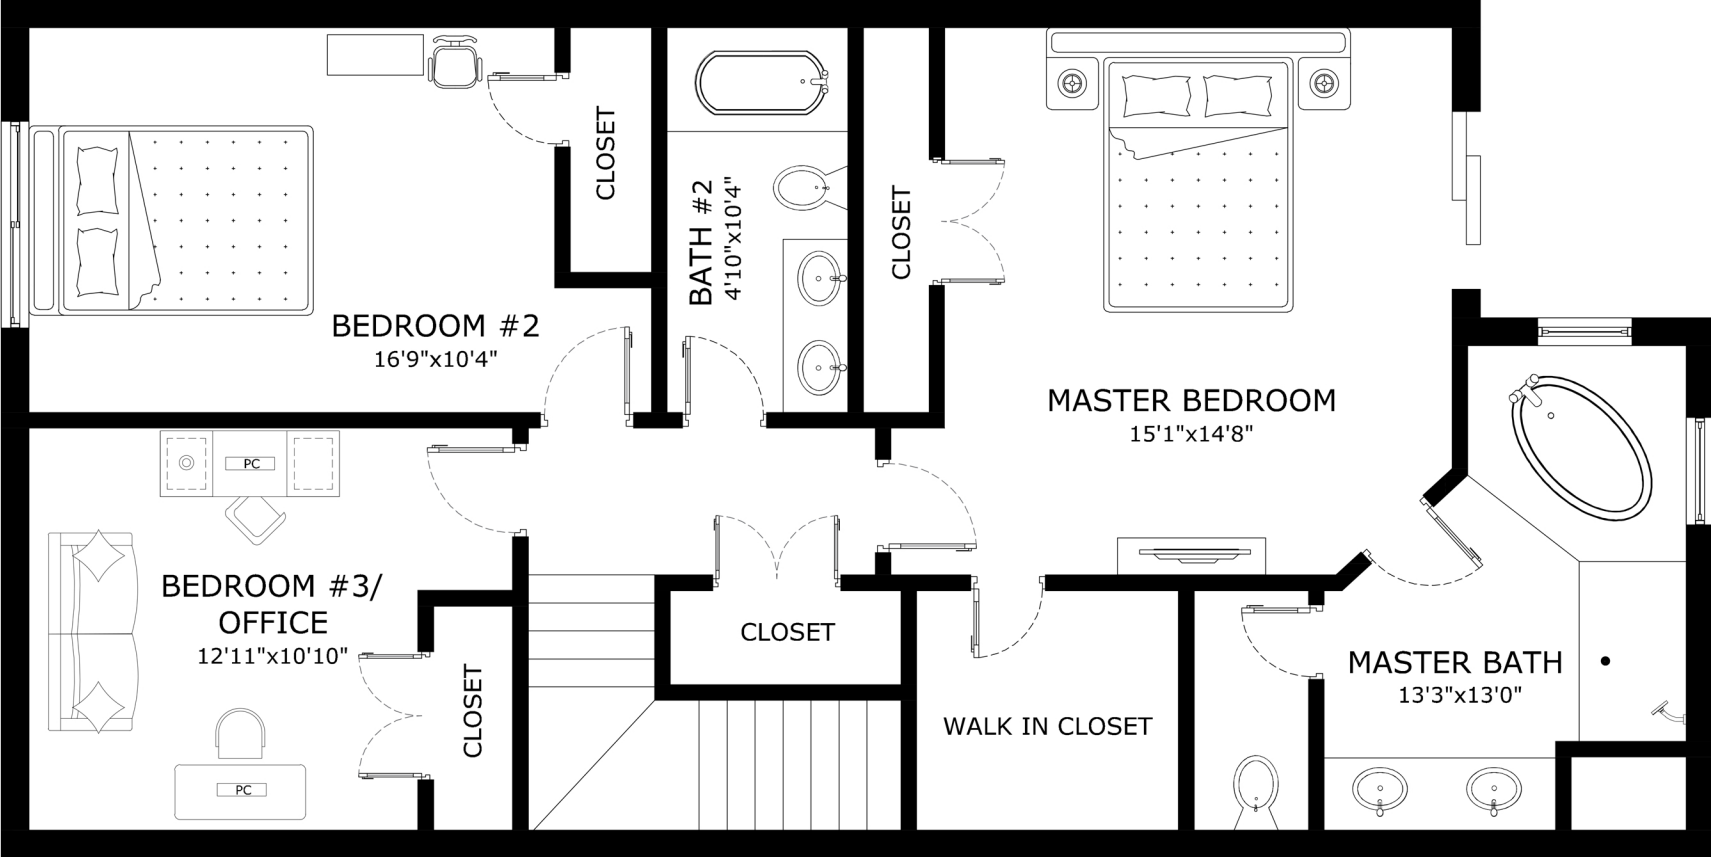

ADDRESS: 7582 Stonehouse Run Drive Glen Burnie, Maryland 21060.

THIRD FLOOR

'This floor plan is for illustration purposes only and is not intended to provide precise layout or measurements of the home. Potential buyers should investigate these issues to their own satisfaction.'