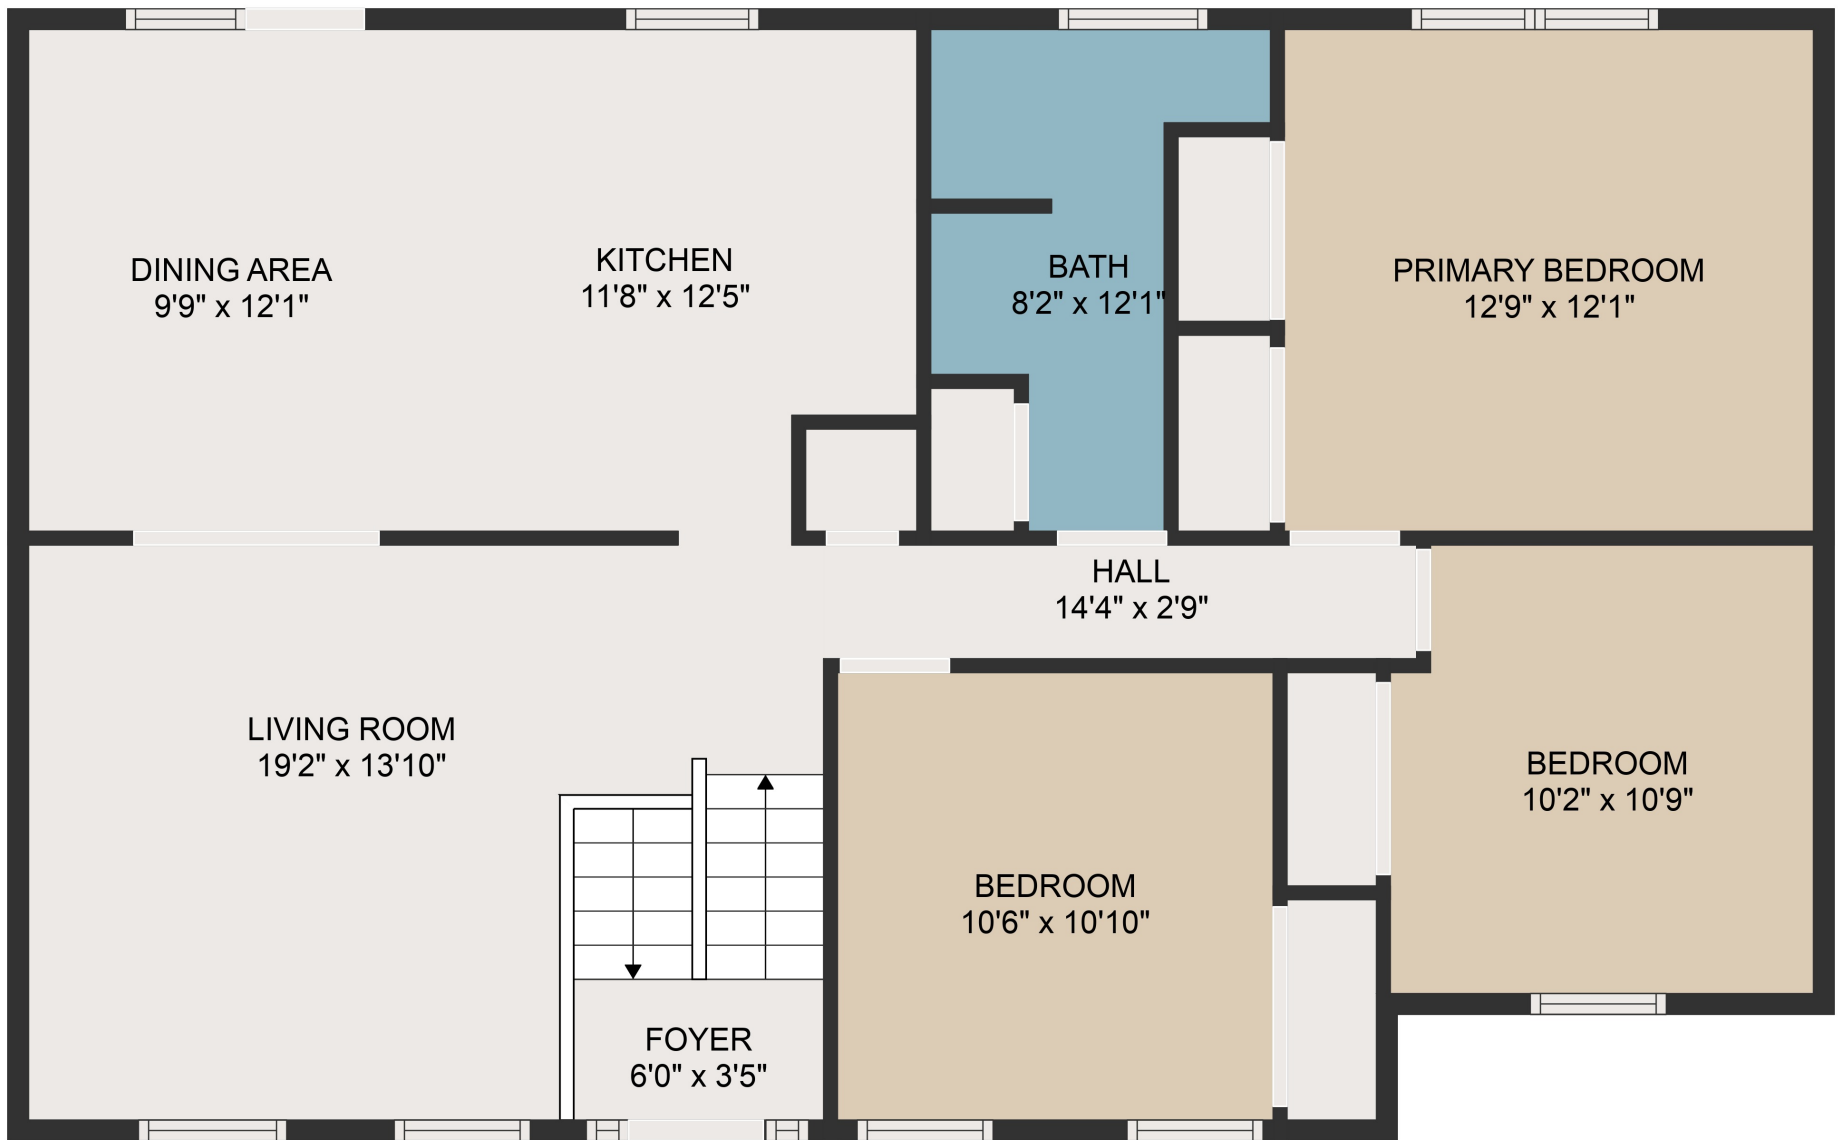

FLOOR 2

FLOOR 1

GROSS INTERNAL AREA  
 FLOOR 1: 192 sq. ft, FLOOR 2: 1100 sq. ft  
 EXCLUDED AREAS: BEDROOM: 284 sq. ft, GARAGE: 276 sq. ft, RECREATION ROOM: 252 sq. ft  
 TOTAL: 1292 sq. ft

MEASUREMENTS ARE DEEMED HIGHLY RELIABLE BUT NOT GUARANTEED.

GROSS INTERNAL AREA  
FLOOR 1: 192 sq. ft, FLOOR 2: 1100 sq. ft  
EXCLUDED AREAS: BEDROOM: 284 sq. ft, GARAGE: 276 sq. ft, RECREATION ROOM: 252 sq. ft  
TOTAL: 1292 sq. ft

MEASUREMENTS ARE DEEMED HIGHLY RELIABLE BUT NOT GUARANTEED.