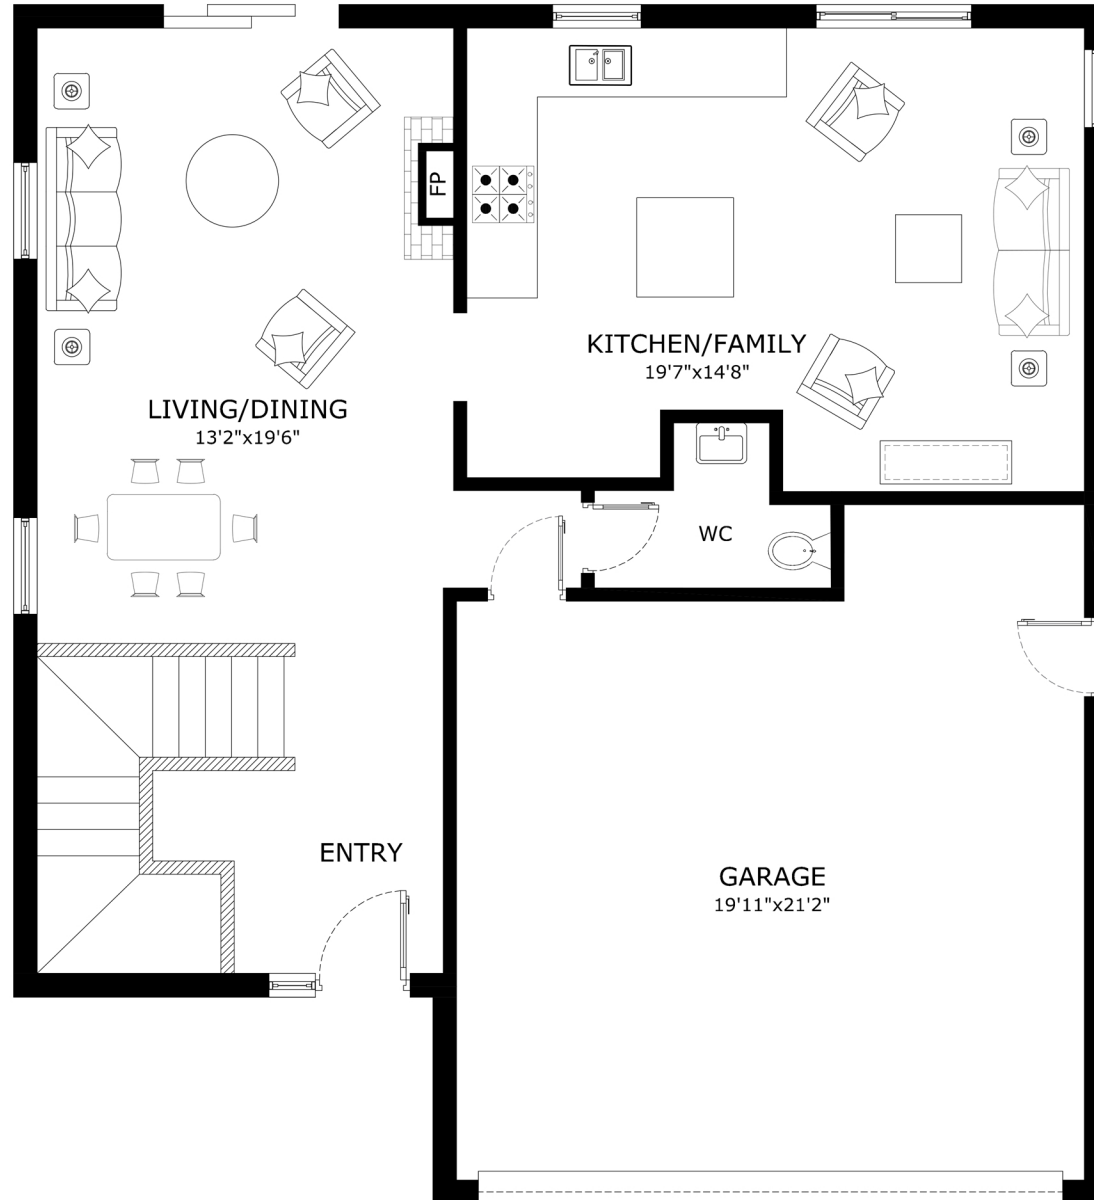

ADDRESS: 136 Avon Terr Sunnyvale, CA 94087.

FIRST FLOOR

'This floor plan is for illustration purposes only and is not intended to provide precise layout or measurements of the home. Potential buyers should investigate these issues to their own satisfaction.'