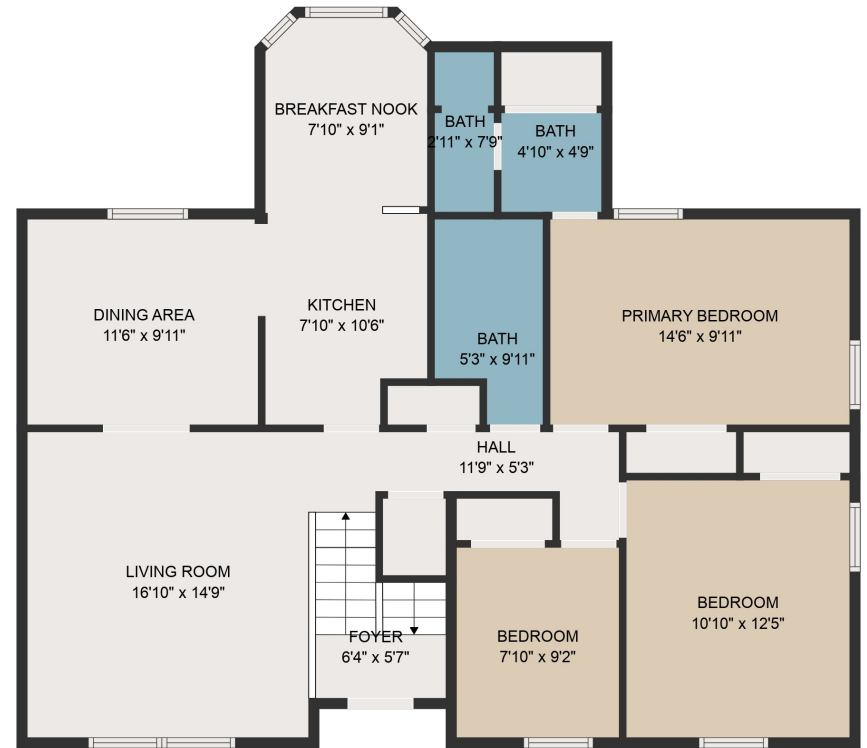

FLOOR 1

FLOOR 2

GROSS INTERNAL AREA
 FLOOR 1: 470 sq. ft, FLOOR 2: 1122 sq. ft
 EXCLUDED AREAS: GARAGE: 439 sq. ft, SCREENED PORCH: 135 sq. ft, FIREPLACE: 5 sq. ft
 TOTAL: 1592 sq. ft

MEASUREMENTS ARE DEEMED HIGHLY RELIABLE BUT NOT GUARANTEED.

GROSS INTERNAL AREA
 FLOOR 1: 470 sq. ft, FLOOR 2: 1122 sq. ft
 EXCLUDED AREAS: GARAGE: 439 sq. ft, SCREENED PORCH: 135 sq. ft, FIREPLACE: 5 sq. ft
 TOTAL: 1592 sq. ft

MEASUREMENTS ARE DEEMED HIGHLY RELIABLE BUT NOT GUARANTEED.