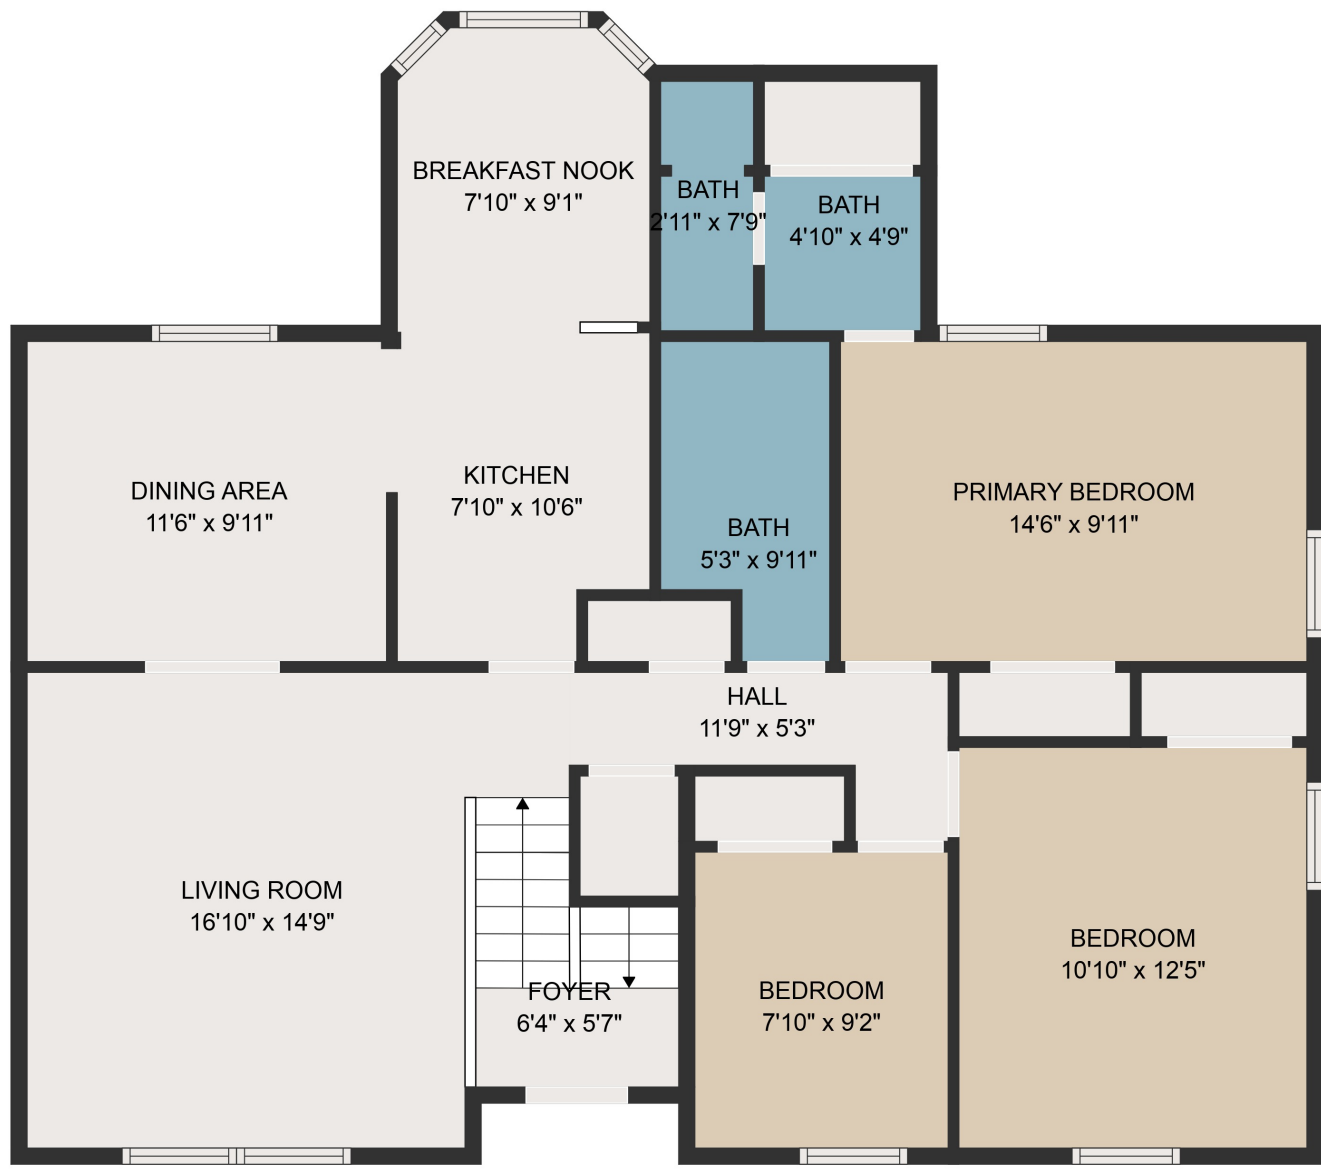

FLOOR 1

FLOOR 2

GROSS INTERNAL AREA
 FLOOR 1: 470 sq. ft, FLOOR 2: 1122 sq. ft
 EXCLUDED AREAS: GARAGE: 439 sq. ft, SCREENED PORCH: 135 sq. ft, FIREPLACE: 5 sq. ft
 TOTAL: 1592 sq. ft

MEASUREMENTS ARE DEEMED HIGHLY RELIABLE BUT NOT GUARANTEED.

GROSS INTERNAL AREA
 FLOOR 1: 470 sq. ft, FLOOR 2: 1122 sq. ft
 EXCLUDED AREAS: GARAGE: 439 sq. ft, SCREENED PORCH: 135 sq. ft, FIREPLACE: 5 sq. ft
 TOTAL: 1592 sq. ft

MEASUREMENTS ARE DEEMED HIGHLY RELIABLE BUT NOT GUARANTEED.