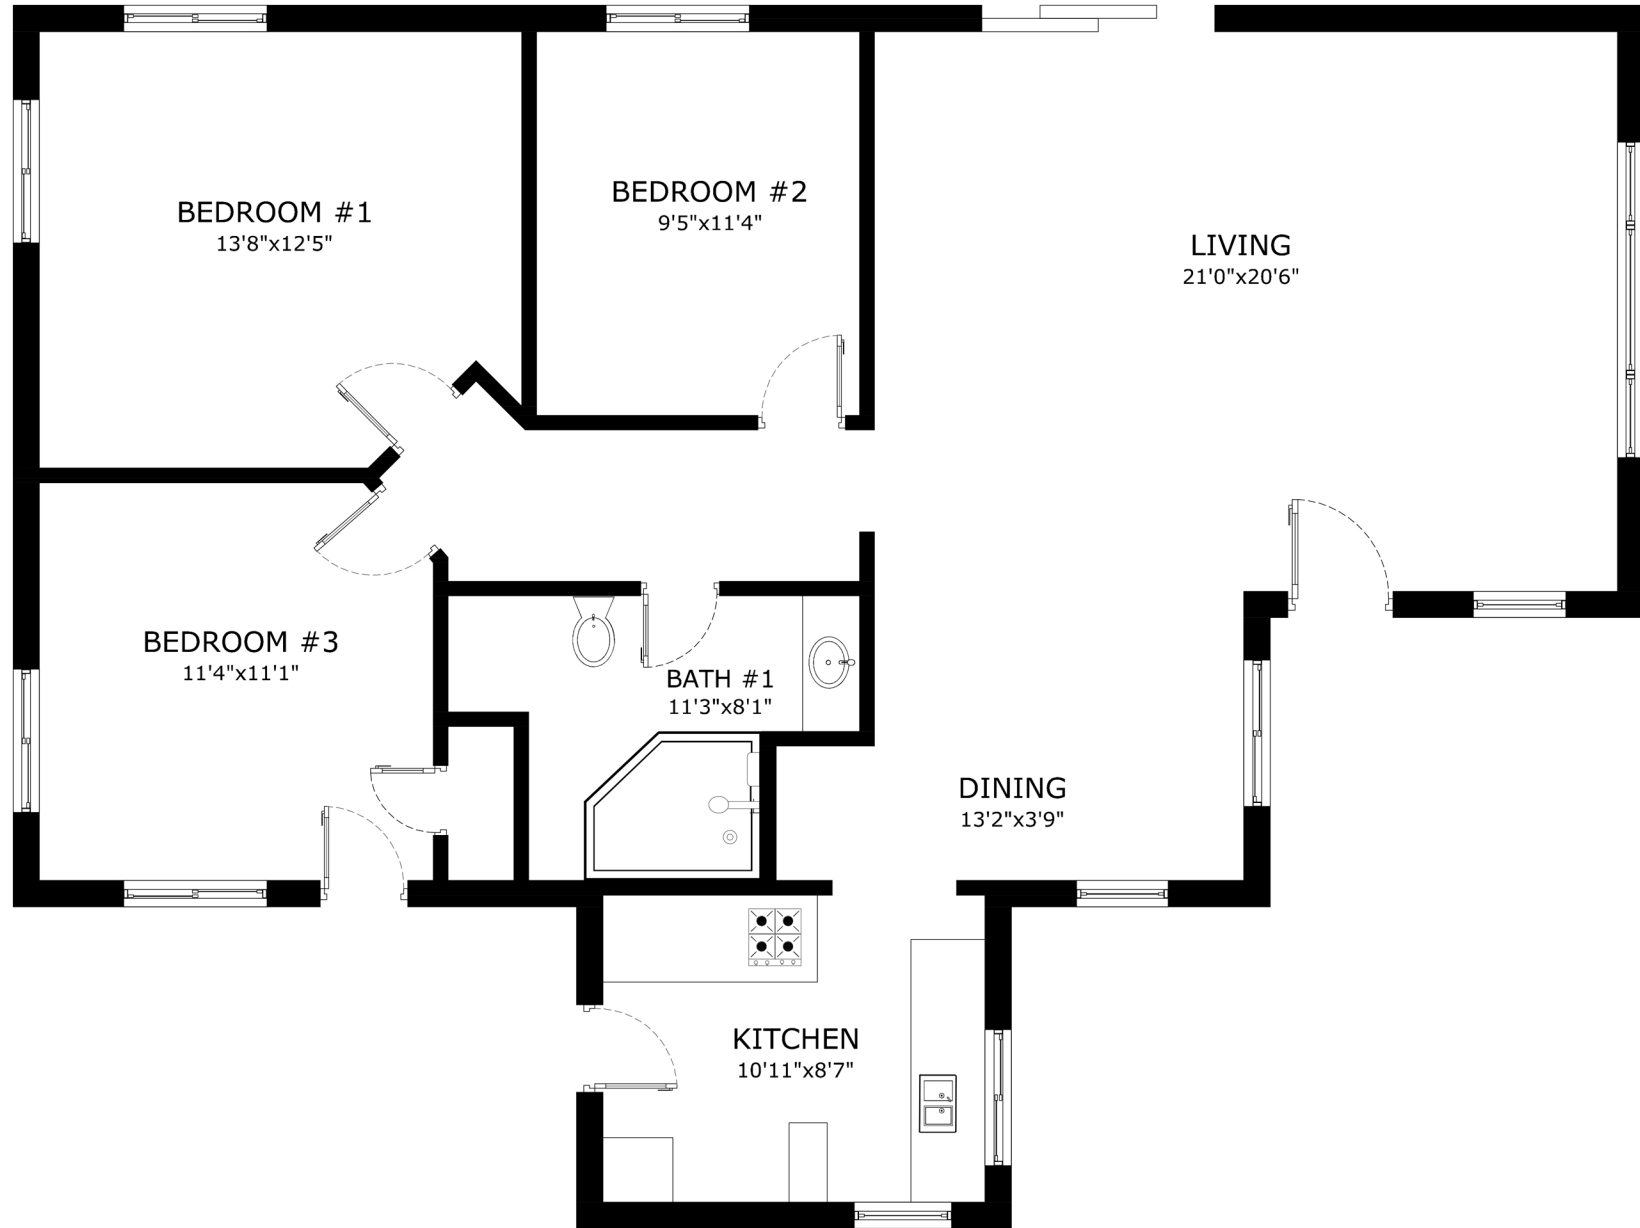

ADDRESS: 6209 Plymouth Avenue Richmond CA 94805 United States.

MAIN LEVEL

'This floor plan is for illustration purposes only and is not intended to provide precise layout or measurements of the home. Potential buyers should investigate these issues to their own satisfaction.'